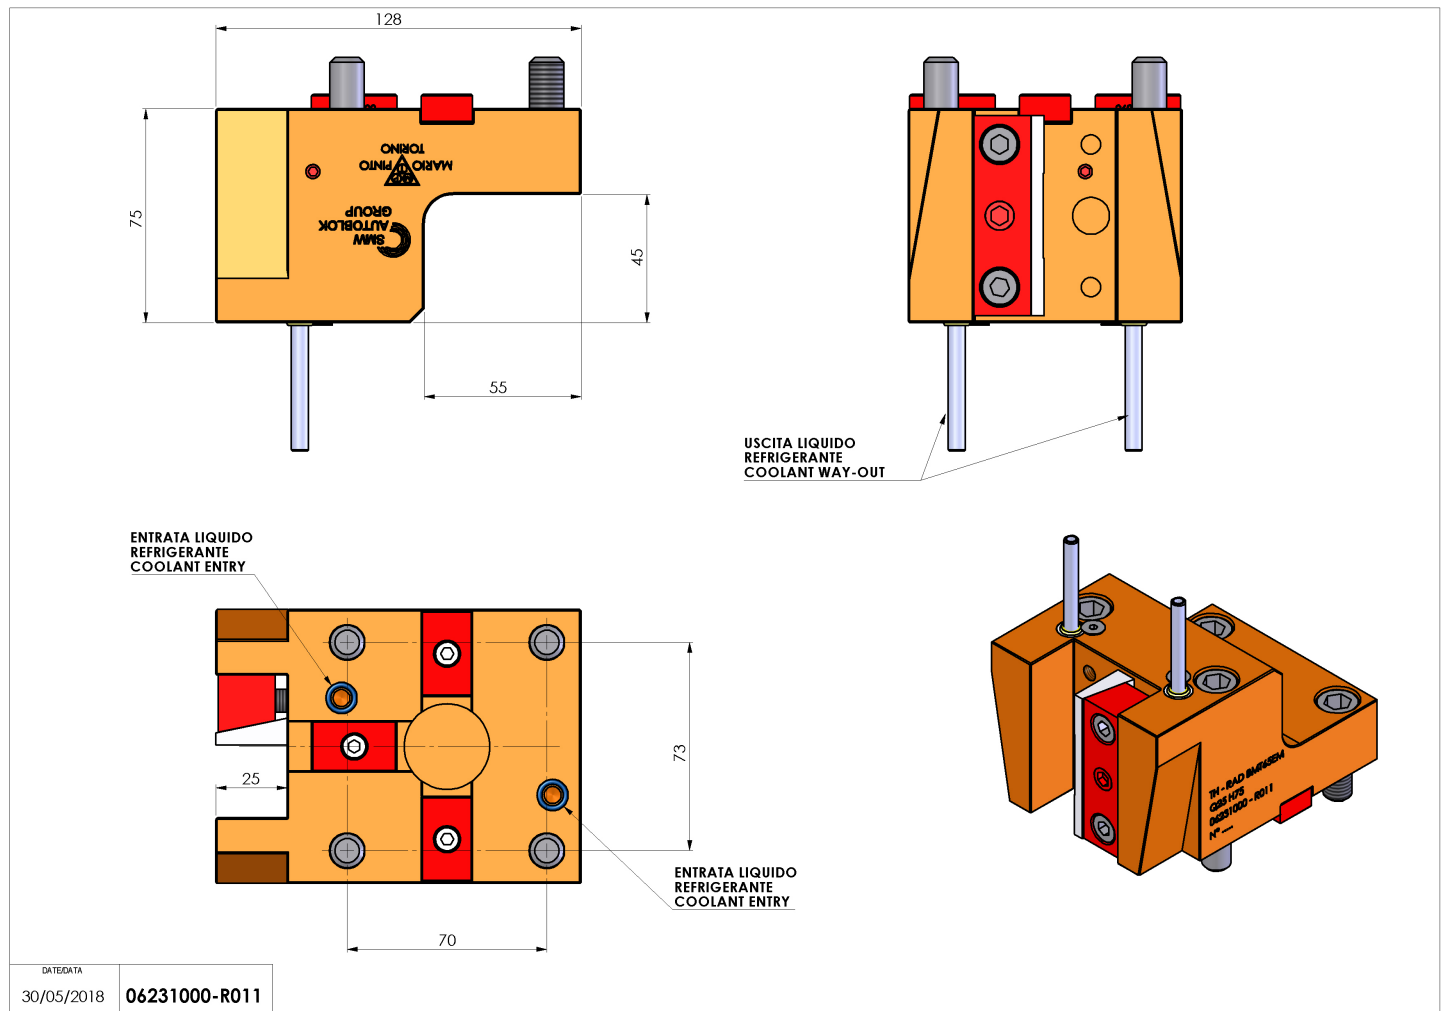

# 06231000 - TH-RAD BMT65EM Q25 H75

Type	TH-RAD Radial Tool holder
Mounting	BMT 65 EM
Tool output	Radial Square Tool Holder 25x25
Coolant	External coolant
H [mm]	75

Accessories	N.A.
Notes	N.A.
Mounting tips	N.A.

Always check live tool dimensions on the turret

Subject to technical changes