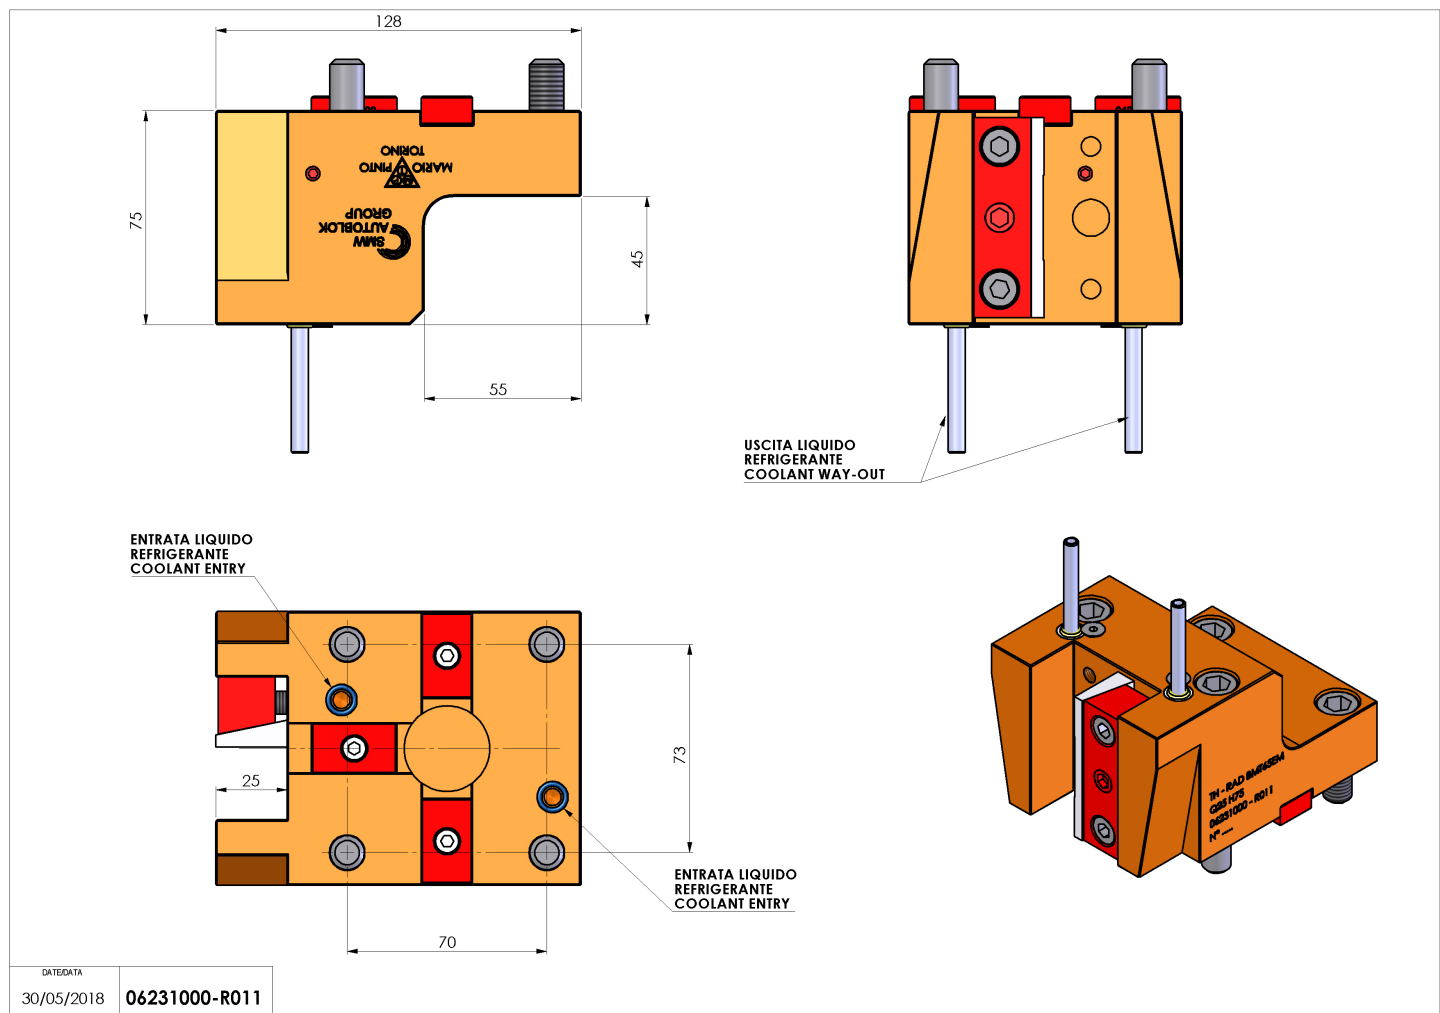

# 06231000 - TH-RAD BMT65EM Q25 H75

Type	TH-RAD Radial Tool holder
Mounting	BMT 65 EM
Tool output	Radial Square Tool Holder 25x25
Coolant	External coolant
H [mm]	75

Accessories	N.A.
Notes	N.A.
Mounting tips	N.A.

Always check live tool dimensions on the turret

Subject to technical changes