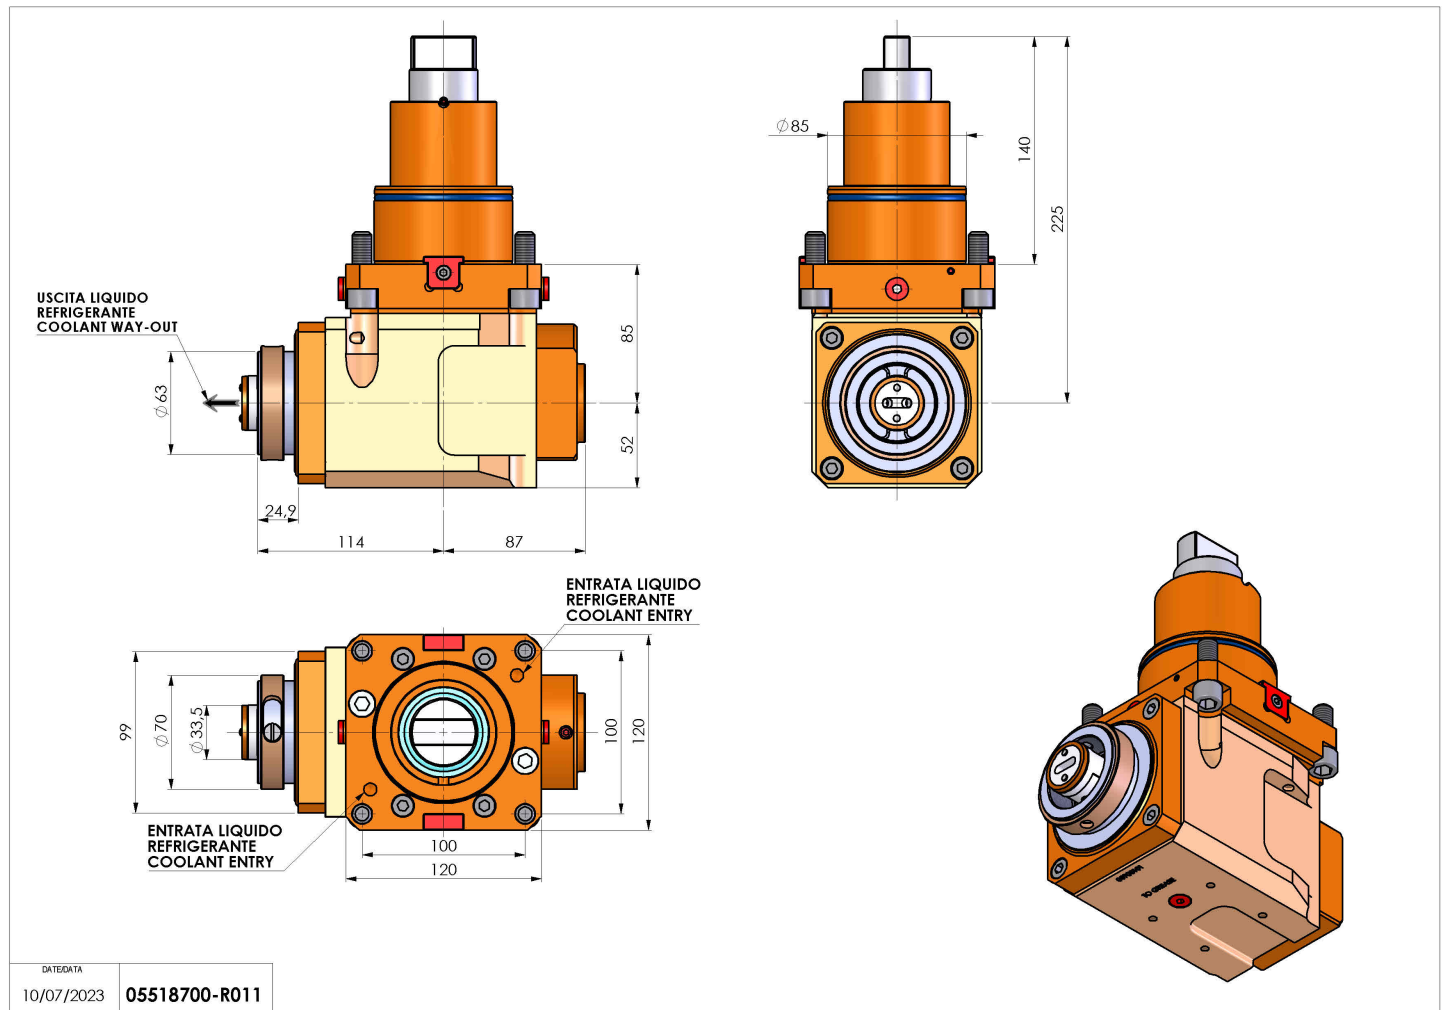

05518700 - LT-A BMT85 BD HSK63 LR RF H85

Type	LT-A Tool holder angle 90°
Mounting	BMT 85 BIG DRIVE
Tool output	Quick Change HSK63
Coolant	Internal coolant
Direction of rotation	r1 ↻ r2 ↻
Max speed [rpm]	4000
Max torque [Nm]	180
Ratio	1:1
H [mm]	85
H1 [mm]	52
Accessories	N.A.
Notes	N.A.
Mounting tips	N.A.

Always check live tool dimensions on the turret

Subject to technical changes