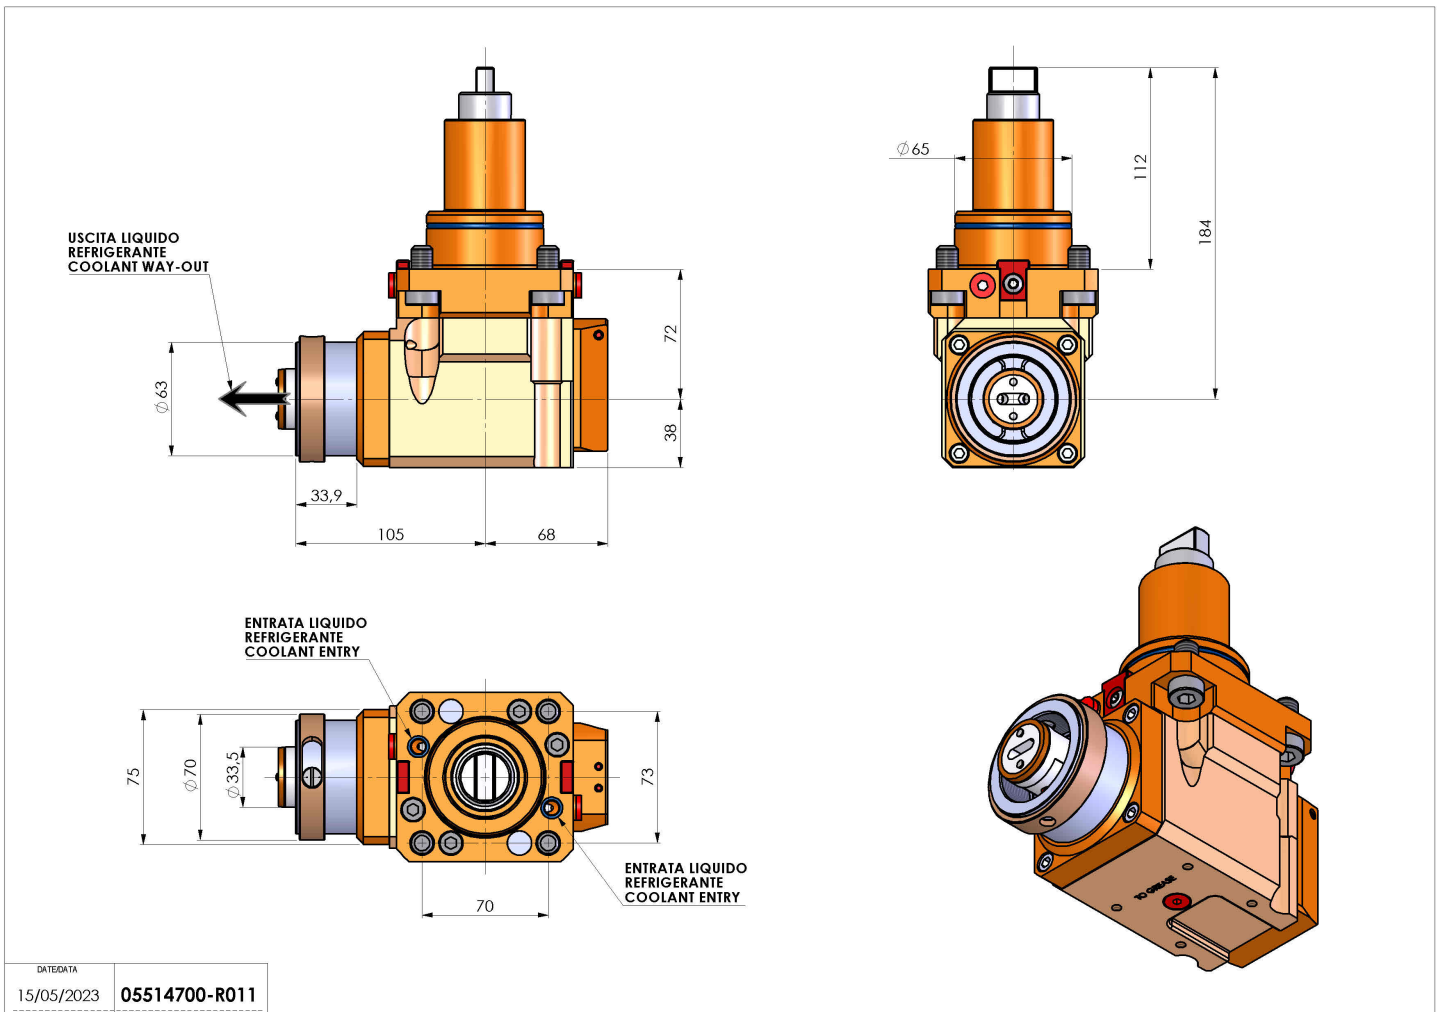

# 05514700 - LT-A BMT65 BD HSK63 LR RF H72

<b>Type</b>	LT-A Tool holder angle 90°
<b>Mounting</b>	BMT 65 BIG DRIVE
<b>Tool output</b>	Quick Change HSK63
<b>Coolant</b>	Internal coolant
<b>Direction of rotation</b>	r1  r2 
<b>Max speed [rpm]</b>	6000
<b>Max torque [Nm]</b>	63
<b>Ratio</b>	1:1
<b>H [mm]</b>	72
<b>H1 [mm]</b>	38
<b>Max pressure [bar]</b>	20
<b>Accessories</b>	N.A.
<b>Notes</b>	N.A.
<b>Mounting tips</b>	N.A.

Always check live tool dimensions on the turret

DATE/DATE	15/05/2023
05514700-R011	

Subject to technical changes