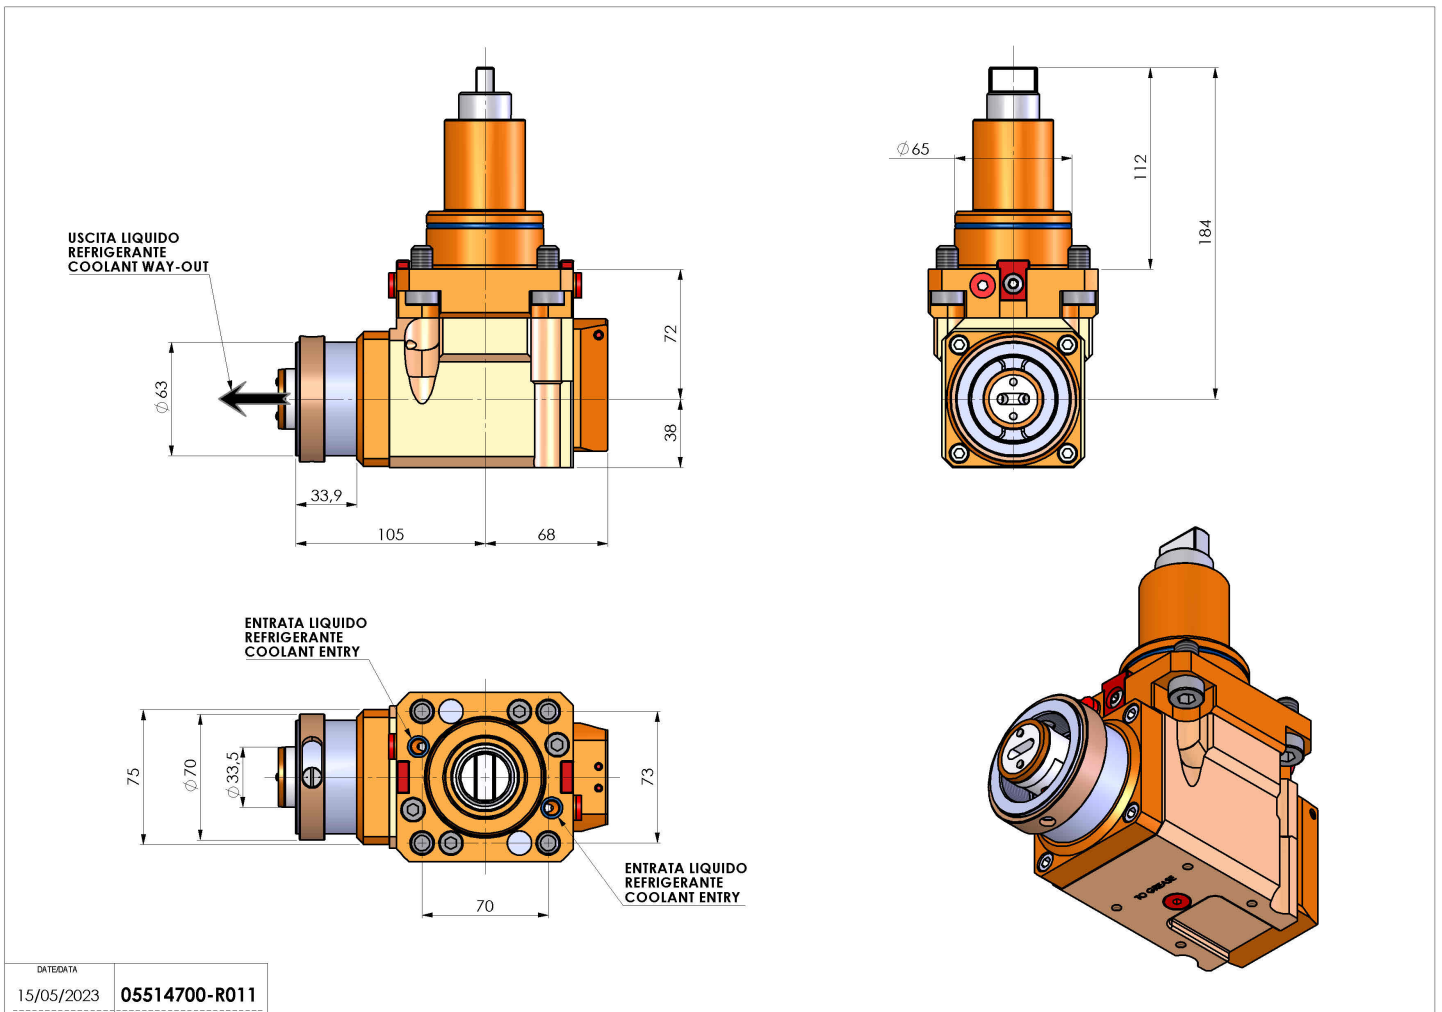

05514700 - LT-A BMT65 BD HSK63 LR RF H72

Type	LT-A Tool holder angle 90°
Mounting	BMT 65 BIG DRIVE
Tool output	Quick Change HSK63
Coolant	Internal coolant
Direction of rotation	r1  r2 
Max speed [rpm]	6000
Max torque [Nm]	63
Ratio	1:1
H [mm]	72
H1 [mm]	38
Max pressure [bar]	20
Accessories	N.A.
Notes	N.A.
Mounting tips	N.A.

Always check live tool dimensions on the turret

DATE/DATE	15/05/2023
05514700-R011	

Subject to technical changes