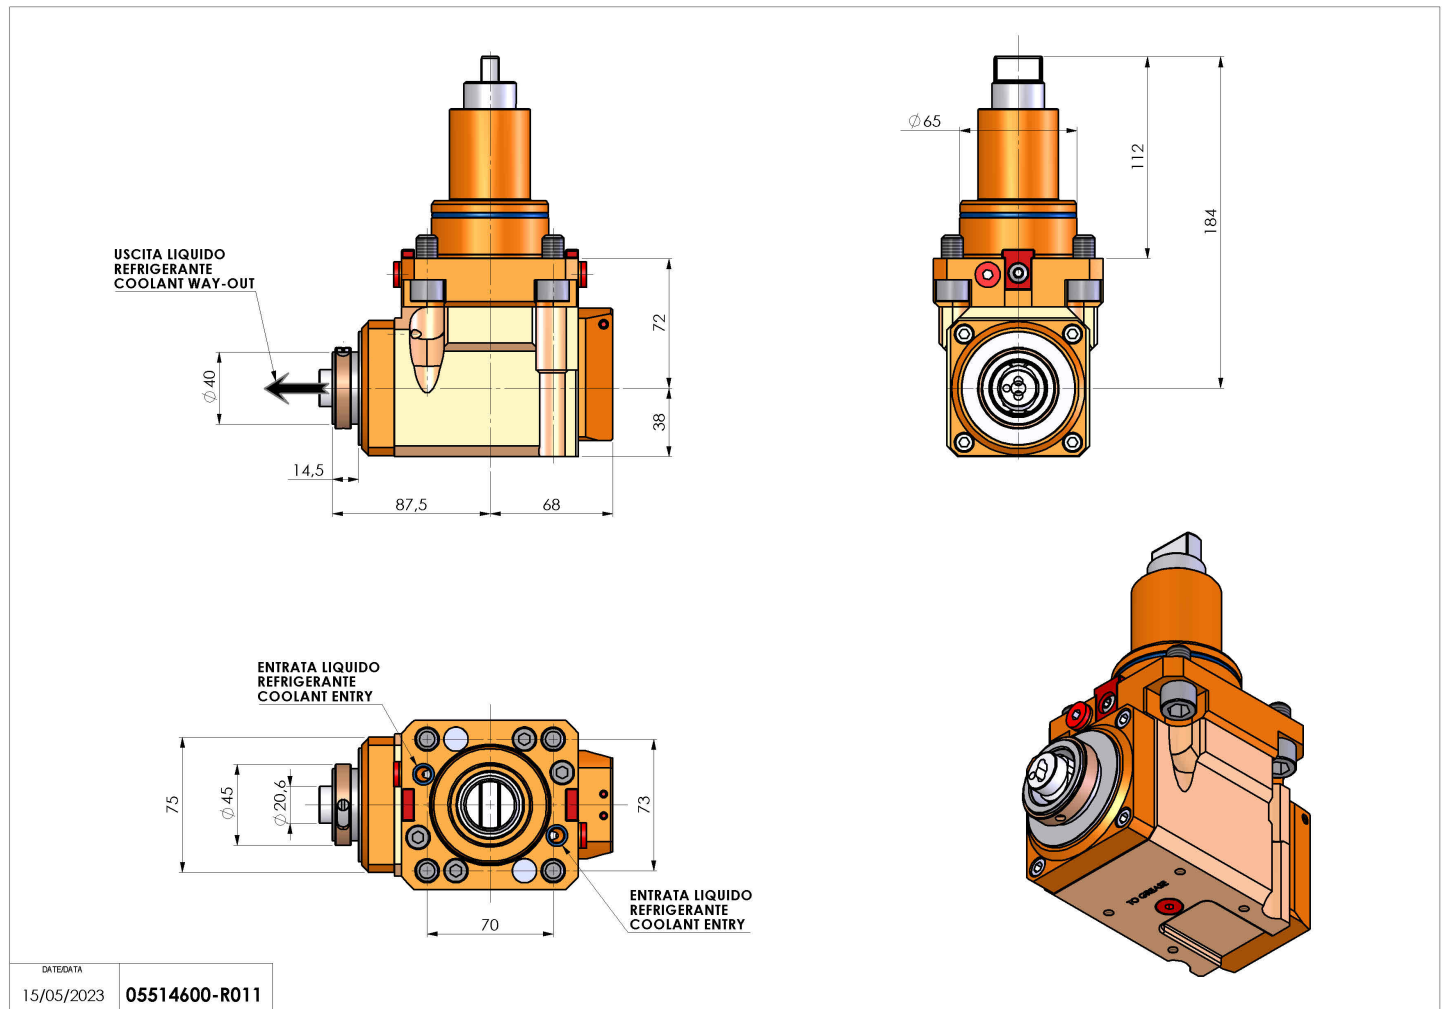

05514600 - LT-A BMT65 BD HSK40 LR RF H72

| | |
|-----------------------|-------------------------------|
| Type | LT-A Tool holder angle 90° |
| Mounting | BMT 65 BIG DRIVE |
| Tool output | Quick Change HSK40 |
| Coolant | Internal coolant |
| Direction of rotation | r1 ↻ r2 ↻ |
| Max speed [rpm] | 6000 |
| Max torque [Nm] | 63 |
| Ratio | 1:1 |
| H [mm] | 72 |
| H1 [mm] | 38 |
| Max pressure [bar] | 20 |
| Accessories | N.A. |
| Notes | N.A. |
| Mounting tips | N.A. |

Always check live tool dimensions on the turret

DATE/DATE
15/05/2023 05514600-R011

Subject to technical changes