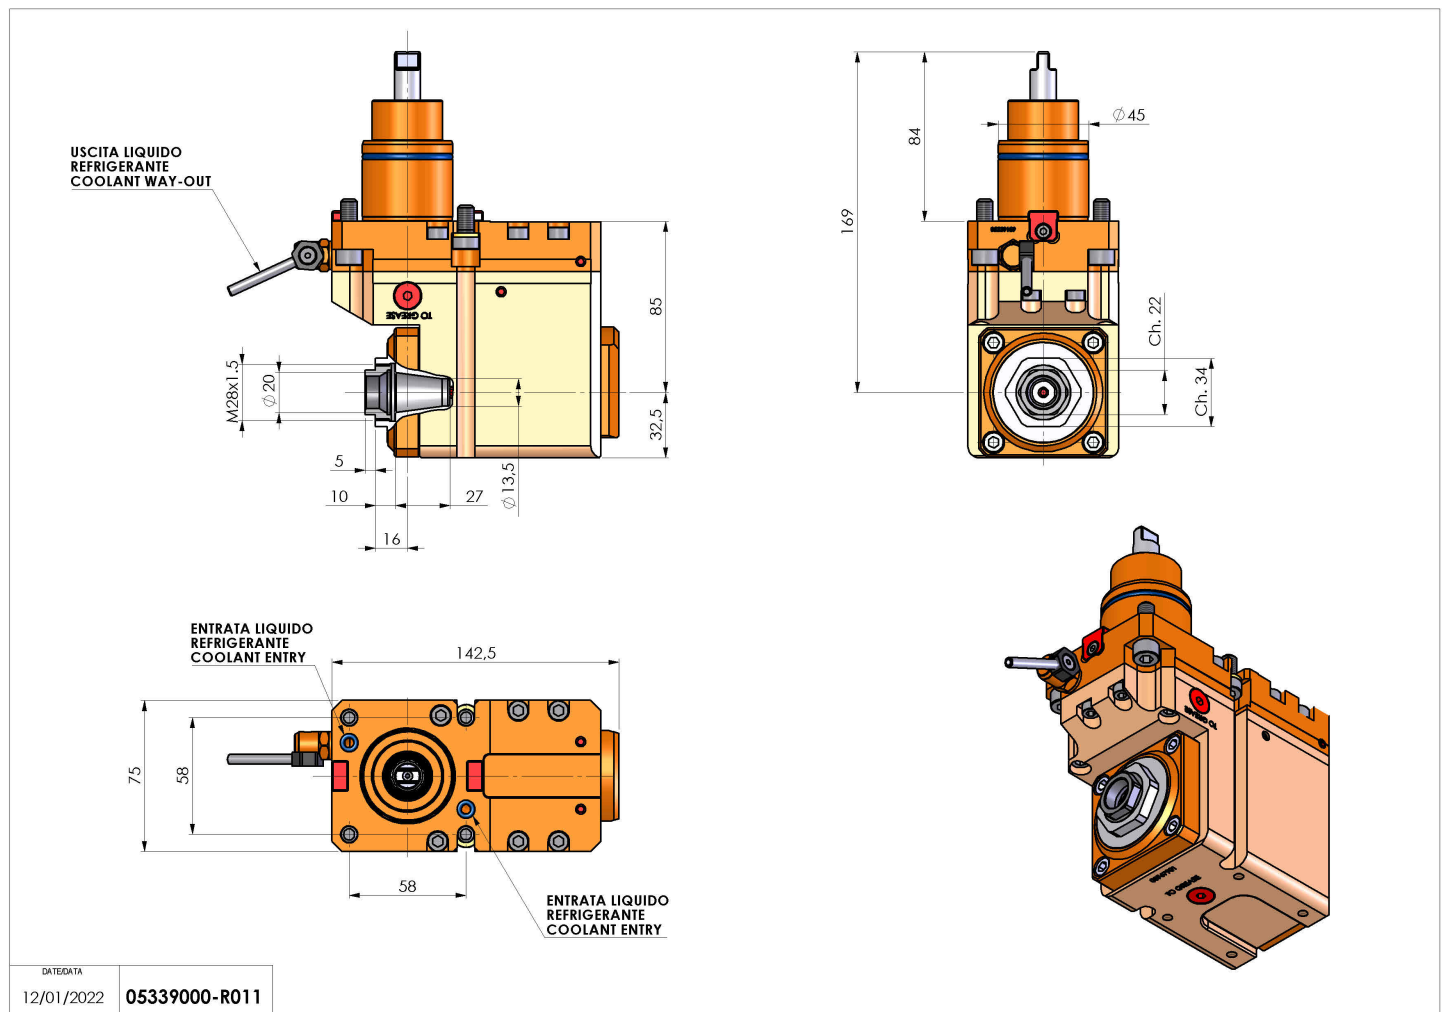

05339000 - LT-A BMT45 ER20F OFS-16 LR 1:1 H85

Type	LT-A OFS Tool holder offset angle 90°
Mounting	BMT 45
Tool output	Collet nut ER 20 F - internal nut
Coolant	External coolant
Direction of rotation	r1  r2 
Max speed [rpm]	6000
Max torque [Nm]	25
Ratio	1:1
H [mm]	85
H1 [mm]	32.5
Accessories	N.A.
Notes	N.A.
Mounting tips	N.A.

Always check live tool dimensions on the turret

DATE/DATE: 12/01/2022
05339000-R011

Subject to technical changes