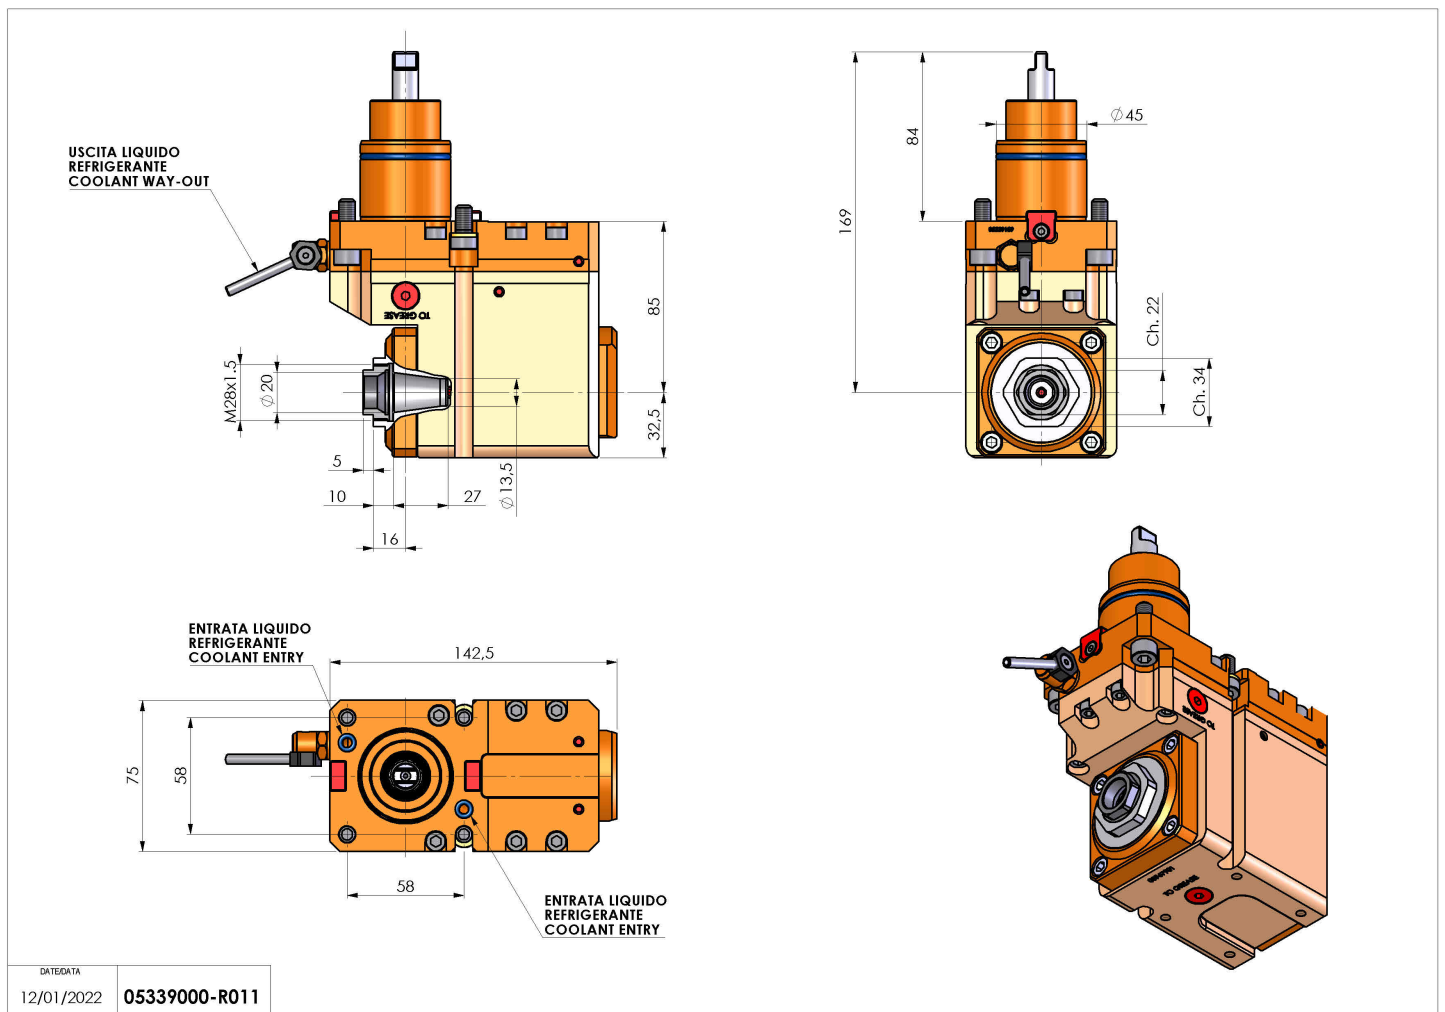

05339000 - LT-A BMT45 ER20F OFS-16 LR 1:1 H85

Type	LT-A OFS Tool holder offset angle 90°
Mounting	BMT 45
Tool output	Collet nut ER 20 F - internal nut
Coolant	External coolant
Direction of rotation	r1  r2 
Max speed [rpm]	6000
Max torque [Nm]	25
Ratio	1:1
H [mm]	85
H1 [mm]	32.5
Accessories	N.A.
Notes	N.A.
Mounting tips	N.A.

Always check live tool dimensions on the turret

DATE/DATE
12/01/2022 05339000-R011

Subject to technical changes