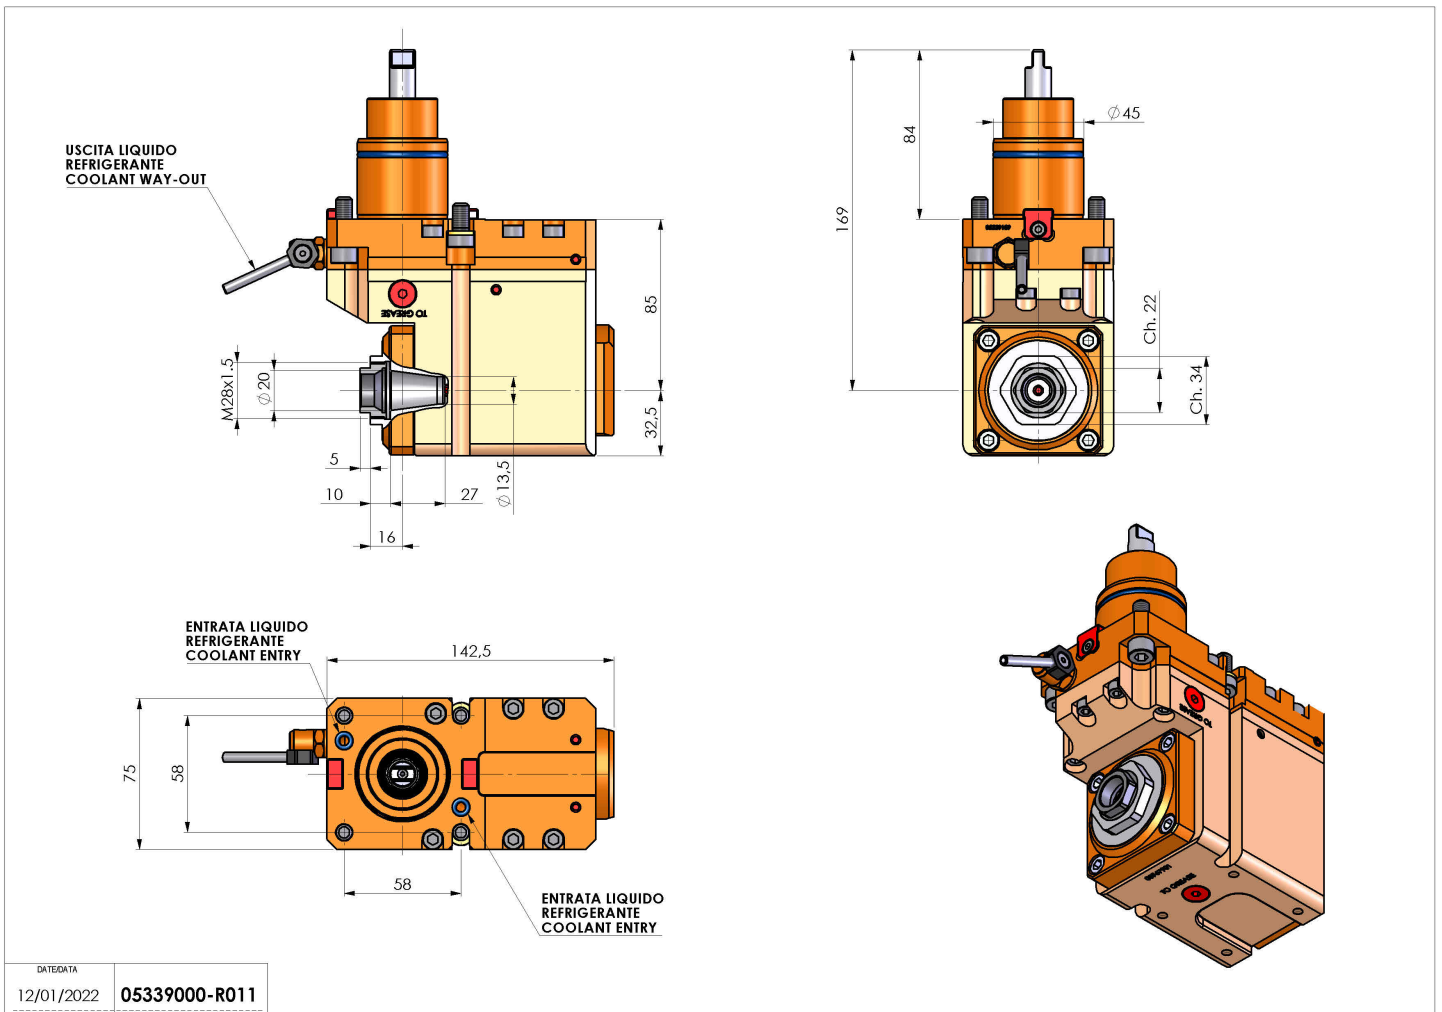

05339000 - LT-A BMT45 ER20F OFS-16 LR 1:1 H85

Type	LT-A OFS Tool holder offset angle 90°
Mounting	BMT 45
Tool output	Collet nut ER 20 F - internal nut
Coolant	External coolant
Direction of rotation	r1  r2 
Max speed [rpm]	6000
Max torque [Nm]	25
Ratio	1:1
H [mm]	85
H1 [mm]	32.5
Accessories	N.A.
Notes	N.A.
Mounting tips	N.A.

Always check live tool dimensions on the turret

DATE/GATE
12/01/2022 05339000-R011

Subject to technical changes