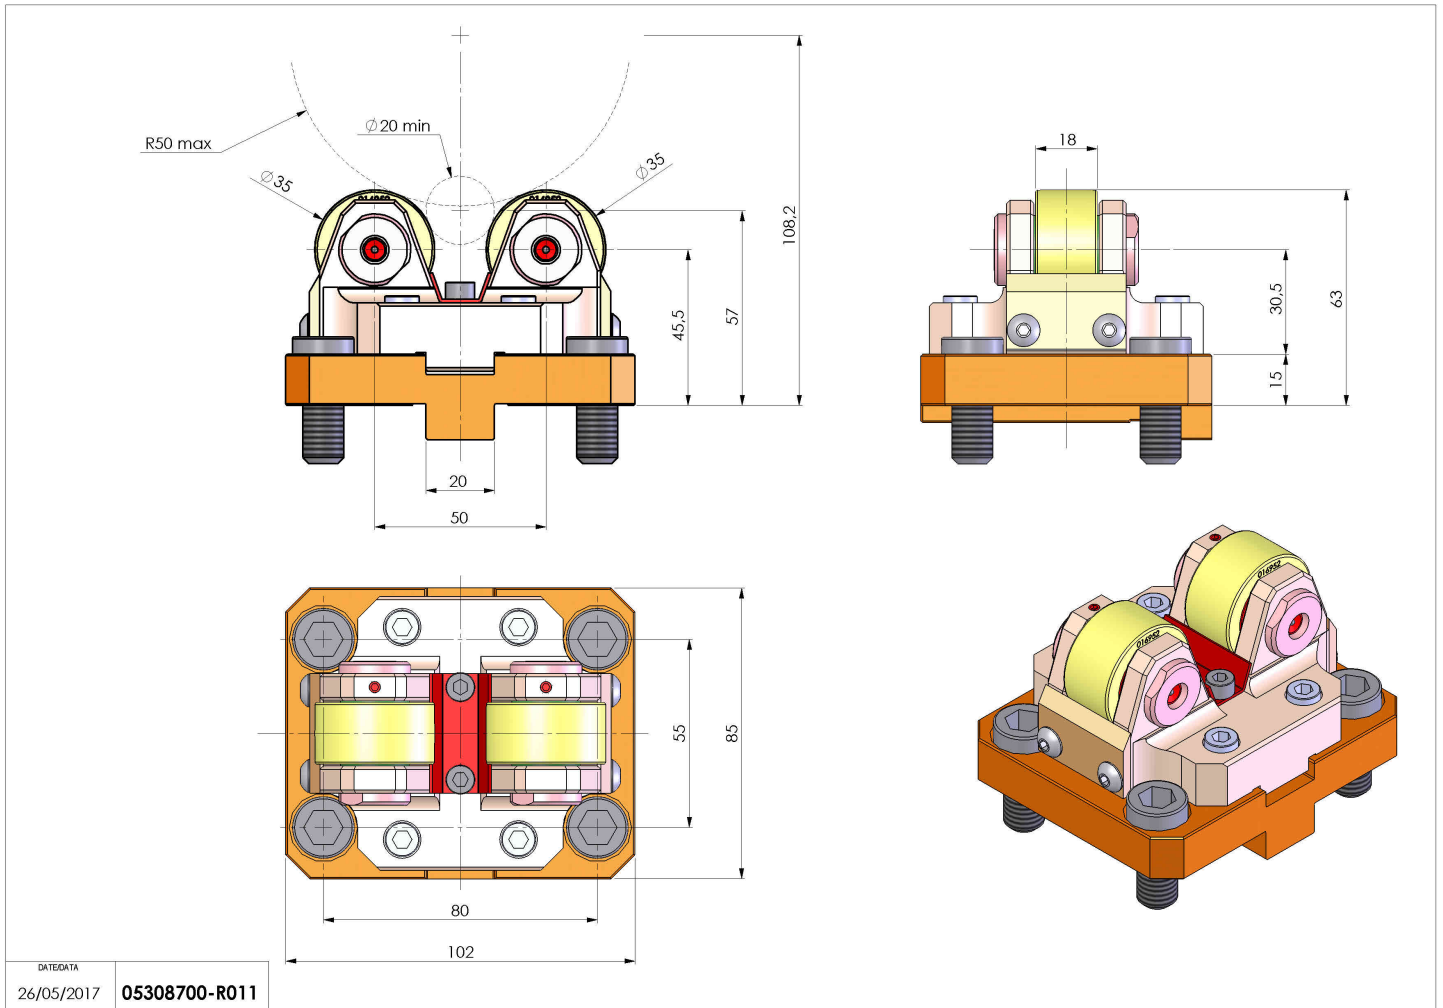

# 05308700 - SUPP ALB AX 20-100 PUMA TL

<b>Type</b>	SHAFT SUPPORT Shaft support
<b>Mounting</b>	SPECIAL FIXING ATTACK
<b>Tool output</b>	Shaft support Ø20-Ø100
<b>Coolant</b>	N.A.
<b>H [mm]</b>	45,5
<b>Ø Min [mm]</b>	20
<b>Ø Max [mm]</b>	100
<b>Accessories</b>	N.A.
<b>Notes</b>	N.A.
<b>Mounting tips</b>	Lower turret

Always check live tool dimensions on the turret

DATE/DATA  
26/05/2017 **05308700-R011**

Subject to technical changes