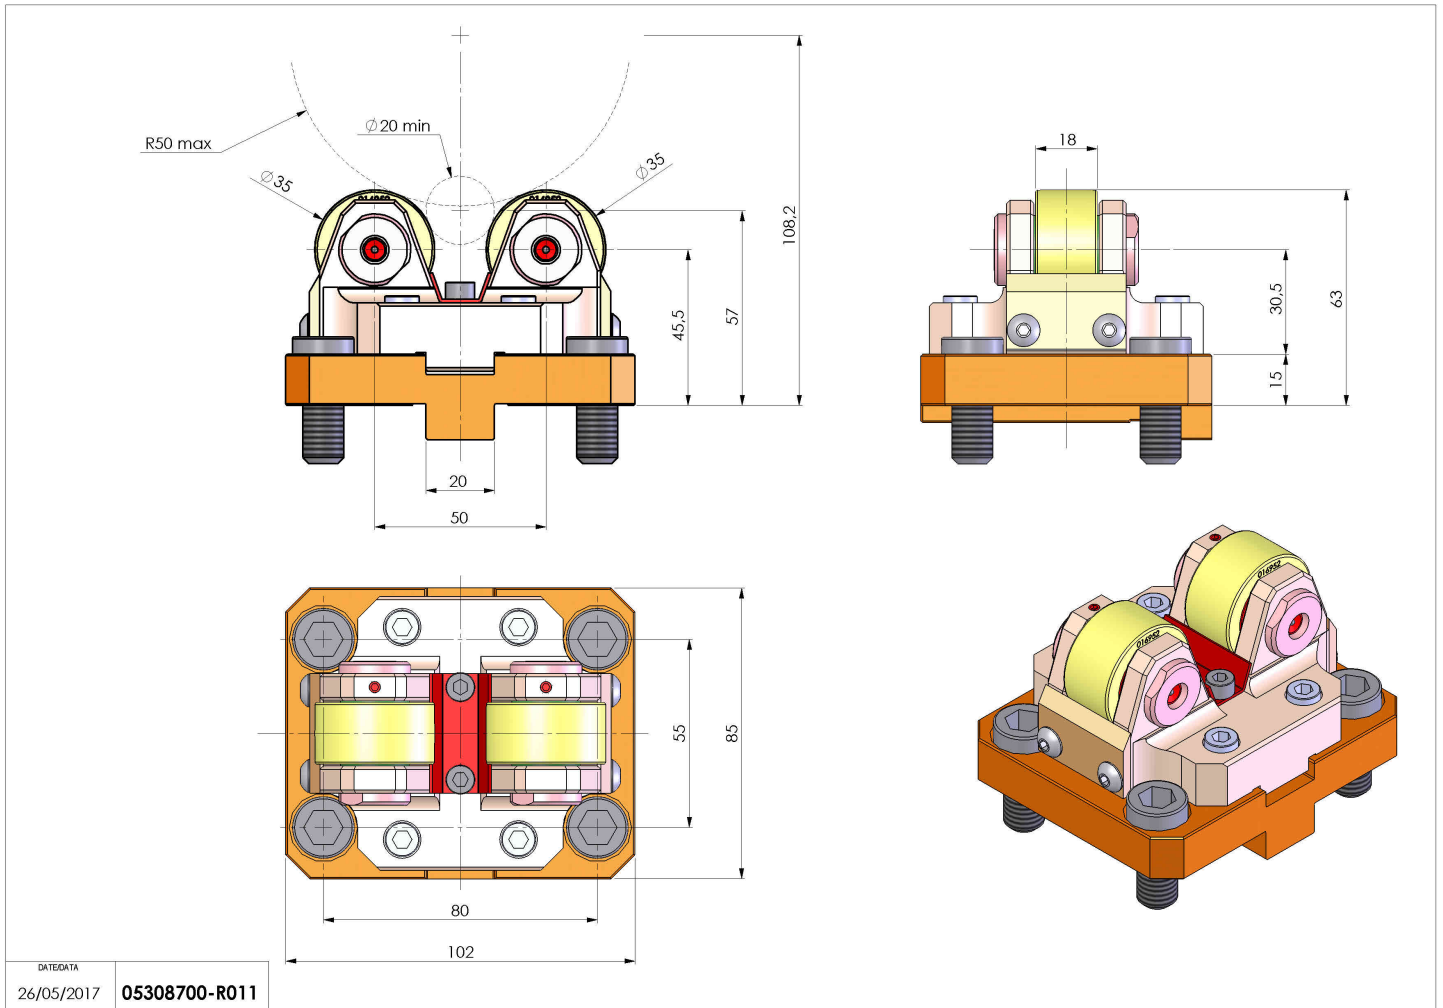

# 05308700 - SUPP ALB AX 20-100 PUMA TL

<b>Type</b>	SHAFT SUPPORT Shaft support
<b>Mounting</b>	SPECIAL FIXING ATTACK
<b>Tool output</b>	Shaft support Ø20-Ø100
<b>Coolant</b>	N.A.
<b>H [mm]</b>	45,5
<b>Ø Min [mm]</b>	20
<b>Ø Max [mm]</b>	100
<b>Accessories</b>	N.A.
<b>Notes</b>	N.A.
<b>Mounting tips</b>	Lower turret

Always check live tool dimensions on the turret

Subject to technical changes