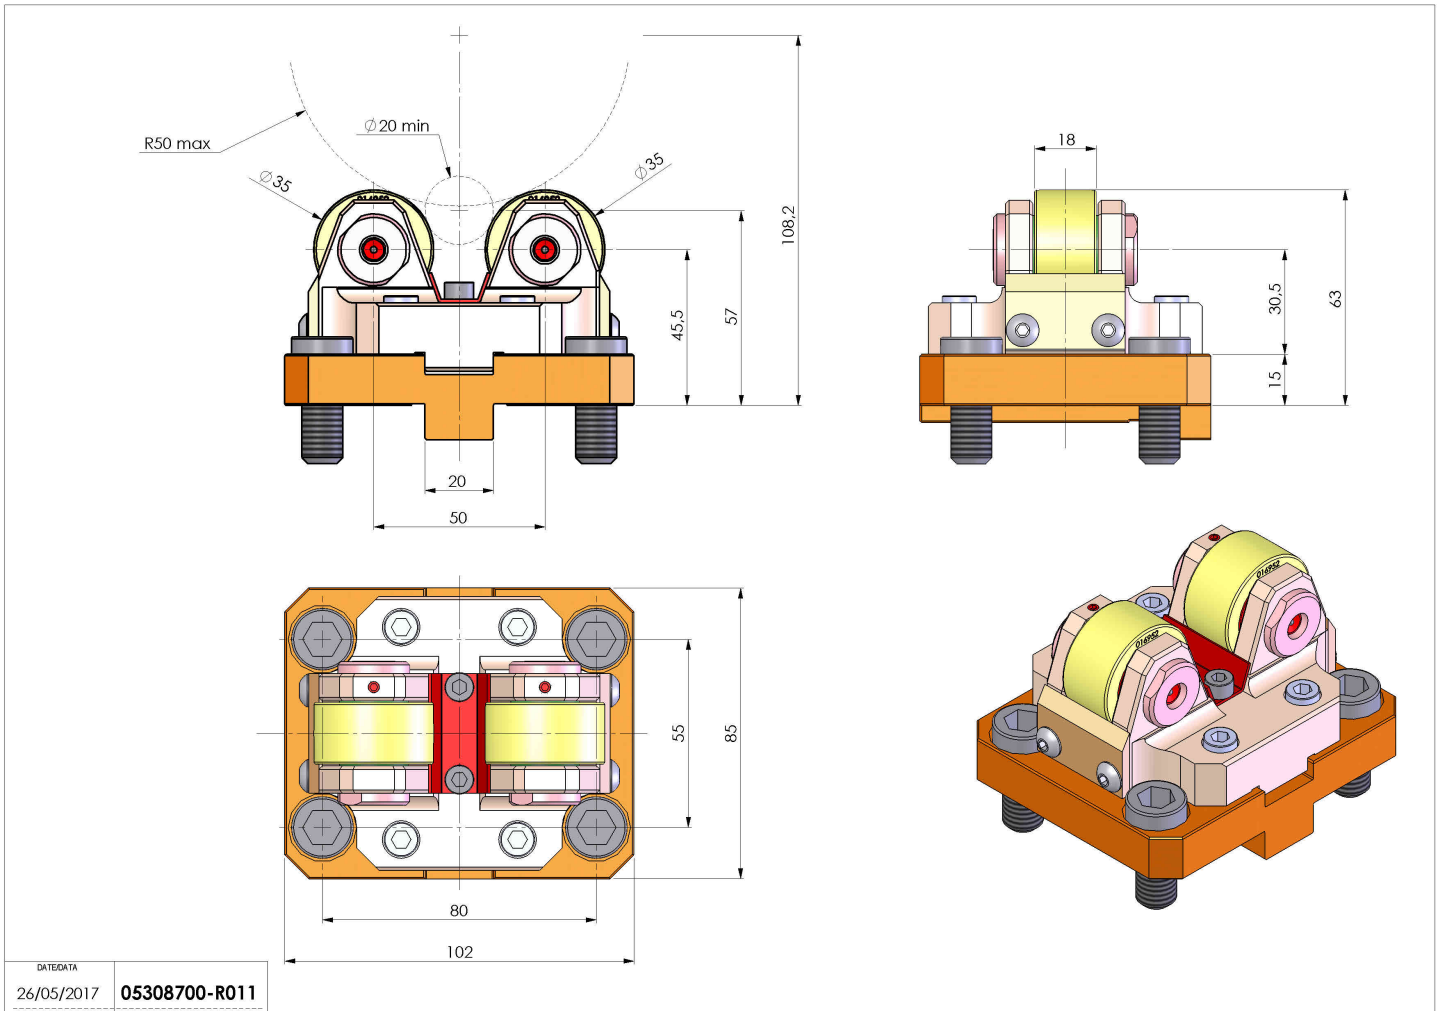

05308700 - SUPP ALB AX 20-100 PUMA TL

Type	SHAFT SUPPORT Shaft support
Mounting	SPECIAL FIXING ATTACK
Tool output	Shaft support Ø20-Ø100
Coolant	N.A.
H [mm]	45,5
Ø Min [mm]	20
Ø Max [mm]	100
Accessories	N.A.
Notes	N.A.
Mounting tips	Lower turret

Always check live tool dimensions on the turret

DATE/DATA
26/05/2017 **05308700-R011**

Subject to technical changes