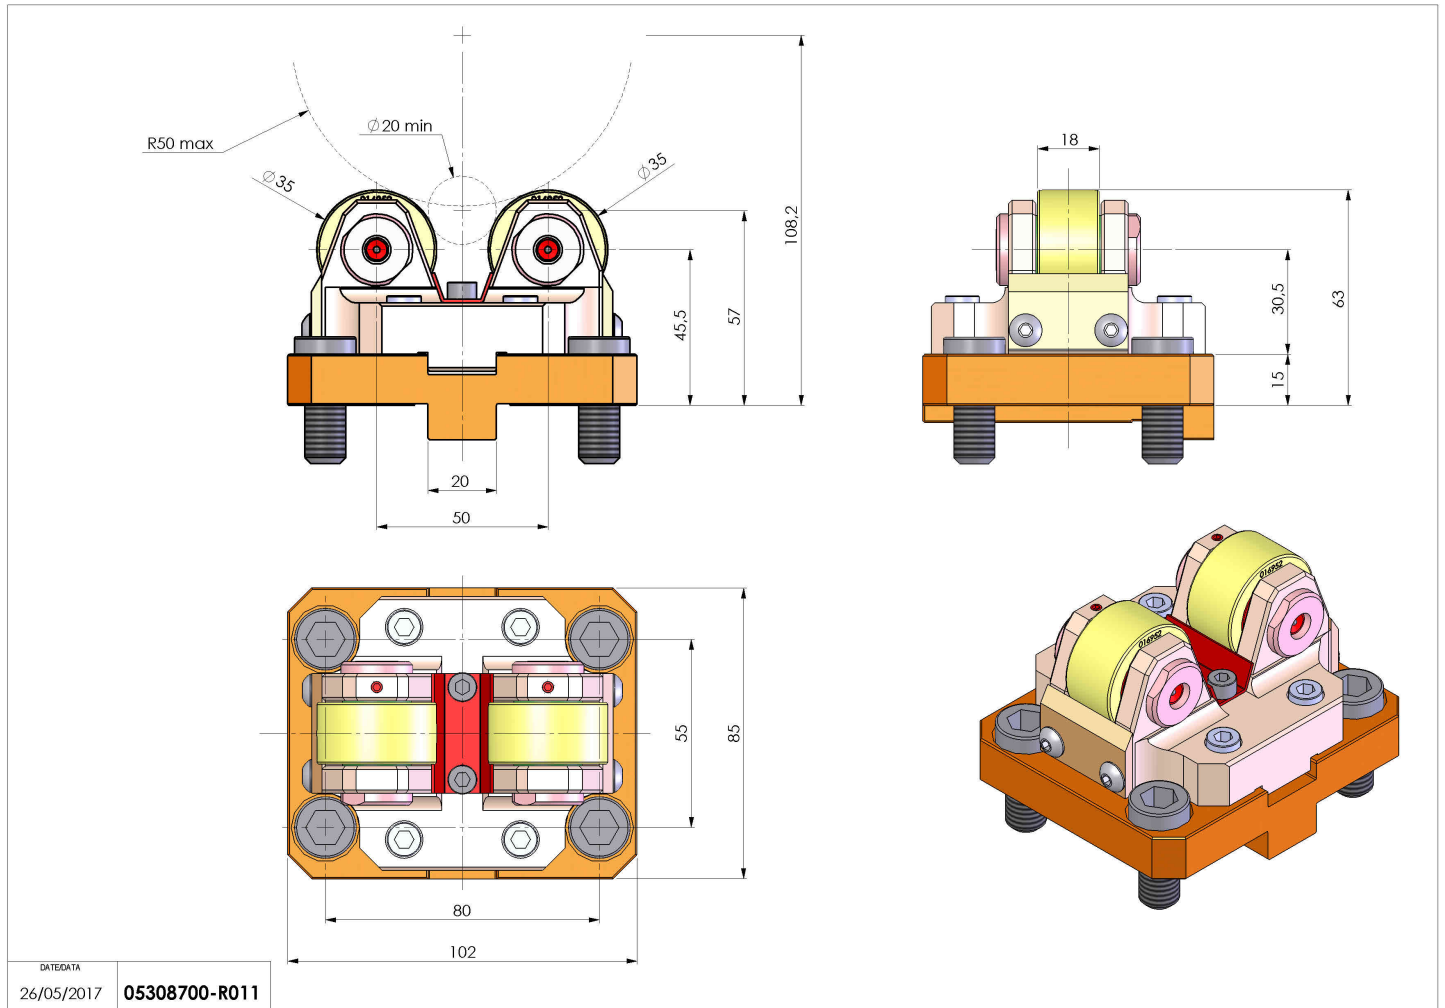

# 05308700 - SUPP ALB AX 20-100 PUMA TL

<b>Type</b>	SHAFT SUPPORT Shaft support
<b>Mounting</b>	SPECIAL FIXING ATTACK
<b>Tool output</b>	Shaft support Ø20-Ø100
<b>Coolant</b>	N.A.
<b>H [mm]</b>	45,5
<b>Ø Min [mm]</b>	20
<b>Ø Max [mm]</b>	100
<b>Accessories</b>	N.A.
<b>Notes</b>	N.A.
<b>Mounting tips</b>	Lower turret

Always check live tool dimensions on the turret

DATE/DATA  
26/05/2017 **05308700-R011**

Subject to technical changes