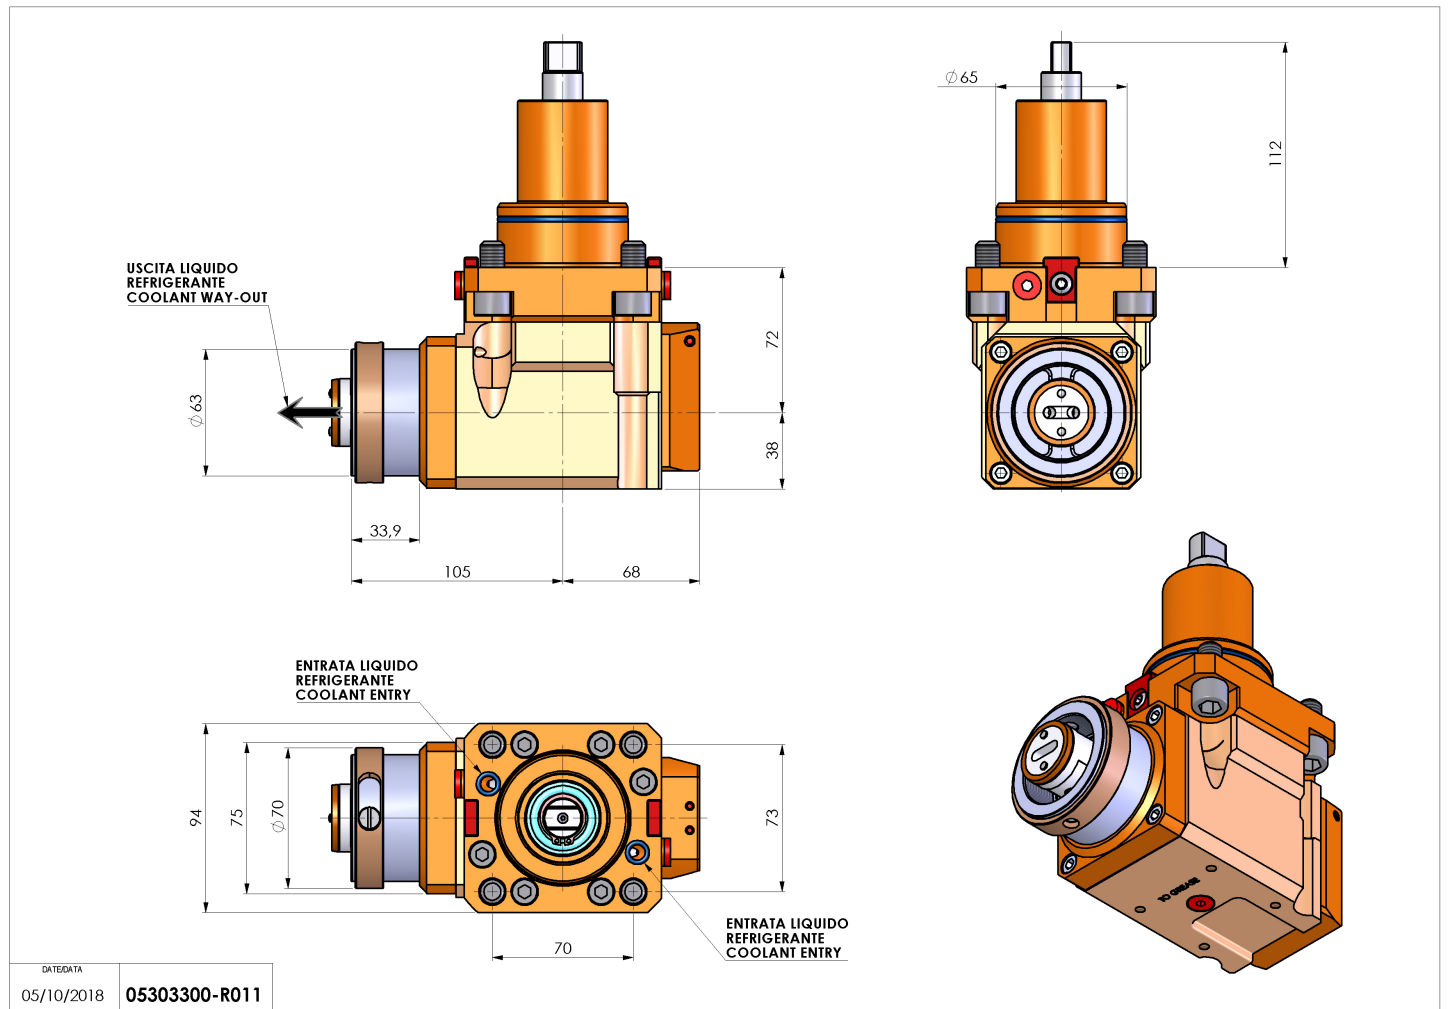

05303300 - LT-A BMT65 HSK63 LR RF H72

Type	LT-A Tool holder angle 90°
Mounting	BMT 65
Tool output	Quick Change HSK63
Coolant	Internal coolant
Direction of rotation	r1 ↻ r2 ↻
Max speed [rpm]	6000
Max torque [Nm]	63
Ratio	1:1
H [mm]	72
H1 [mm]	38
Max pressure [bar]	20
Accessories	N.A.
Notes	N.A.
Mounting tips	N.A.

Always check live tool dimensions on the turret

Subject to technical changes