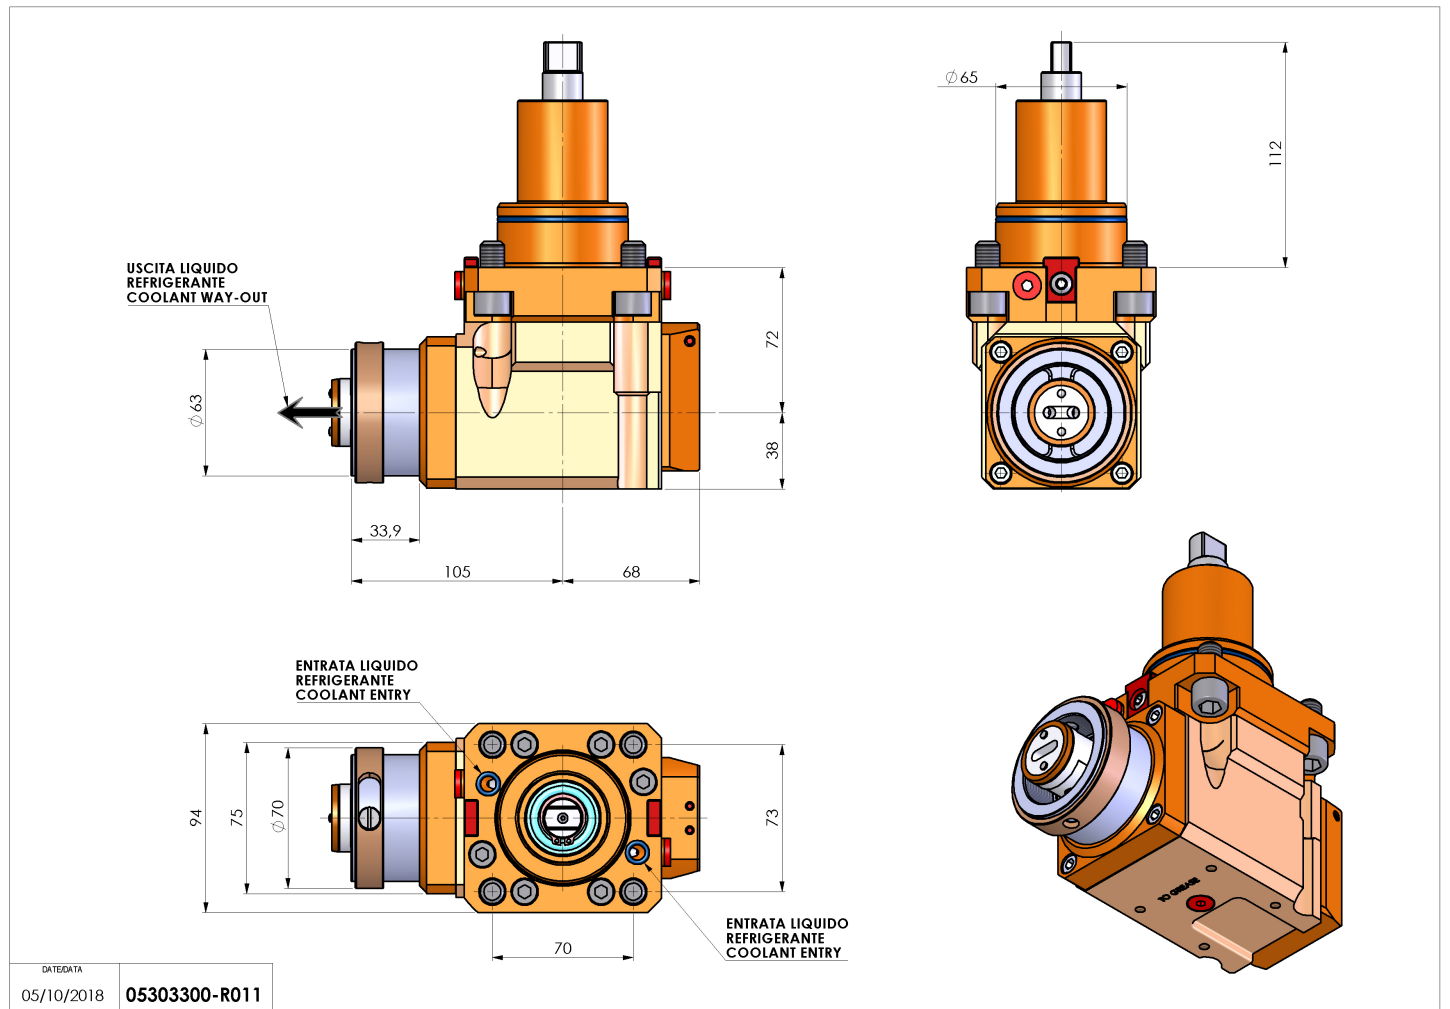

# 05303300 - LT-A BMT65 HSK63 LR RF H72

Type	LT-A Tool holder angle 90°
Mounting	BMT 65
Tool output	Quick Change HSK63
Coolant	Internal coolant
Direction of rotation	r1 ↻ r2 ↻
Max speed [rpm]	6000
Max torque [Nm]	63
Ratio	1:1
H [mm]	72
H1 [mm]	38
Max pressure [bar]	20
Accessories	N.A.
Notes	N.A.
Mounting tips	N.A.

Always check live tool dimensions on the turret

DATE/DATE  
05/10/2018 05303300-R011

Subject to technical changes