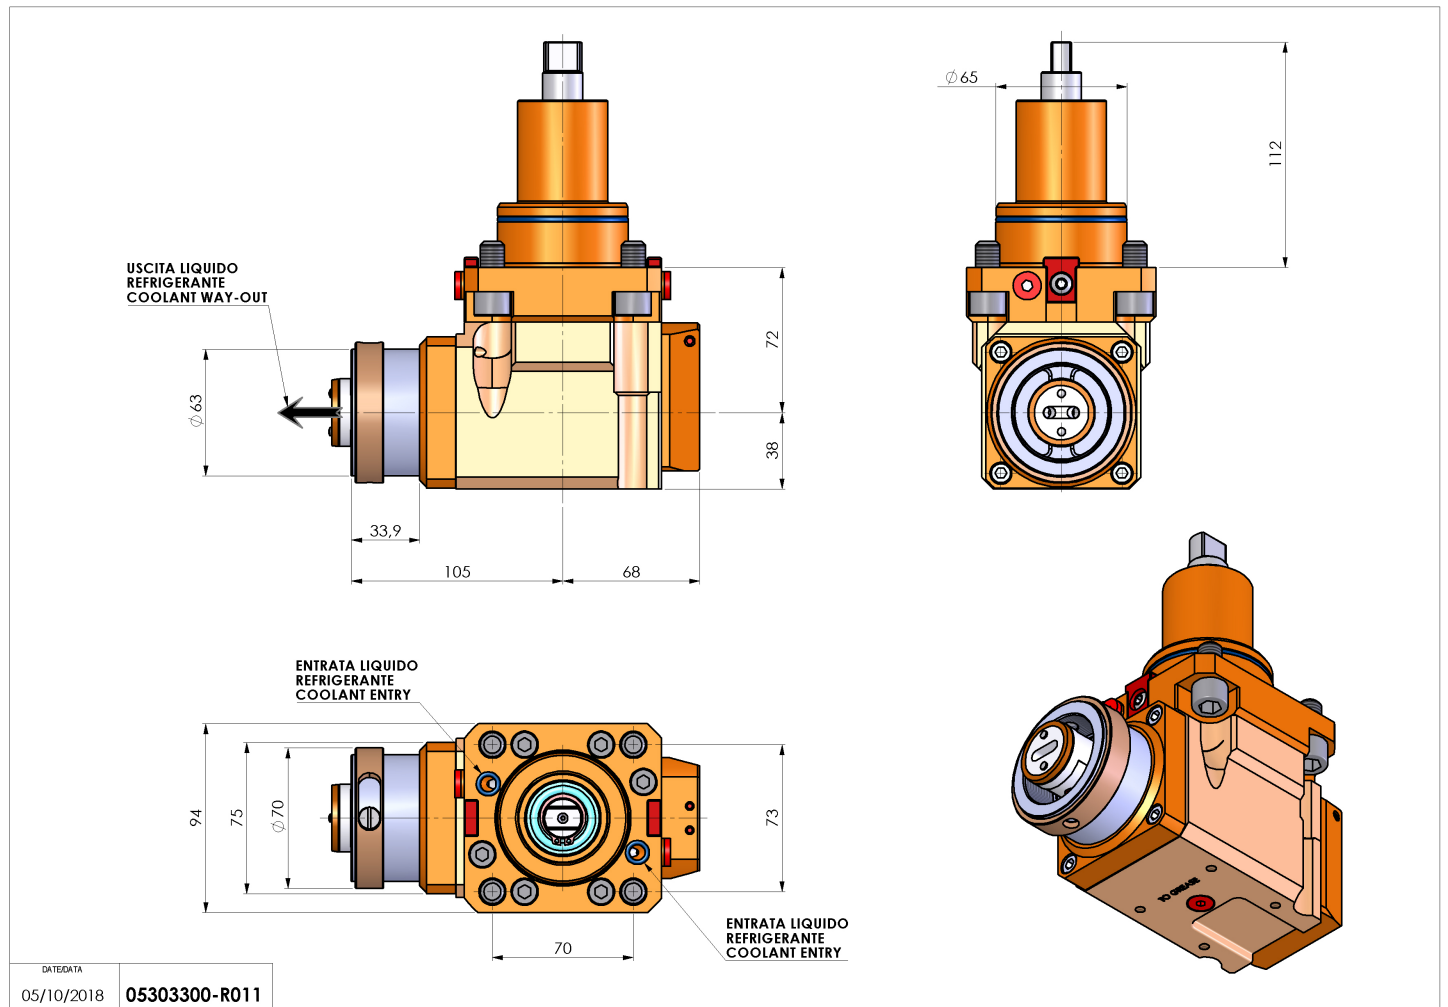

## 05303300 - LT-A BMT65 HSK63 LR RF H72

Type	LT-A Tool holder angle 90°
Mounting	BMT 65
Tool output	Quick Change HSK63
Coolant	Internal coolant
Direction of rotation	r1 ↻ r2 ↻
Max speed [rpm]	6000
Max torque [Nm]	63
Ratio	1:1
H [mm]	72
H1 [mm]	38
Max pressure [bar]	20
Accessories	N.A.
Notes	N.A.
Mounting tips	N.A.

Always check live tool dimensions on the turret

DATE/DATE  
05/10/2018 05303300-R011

Subject to technical changes