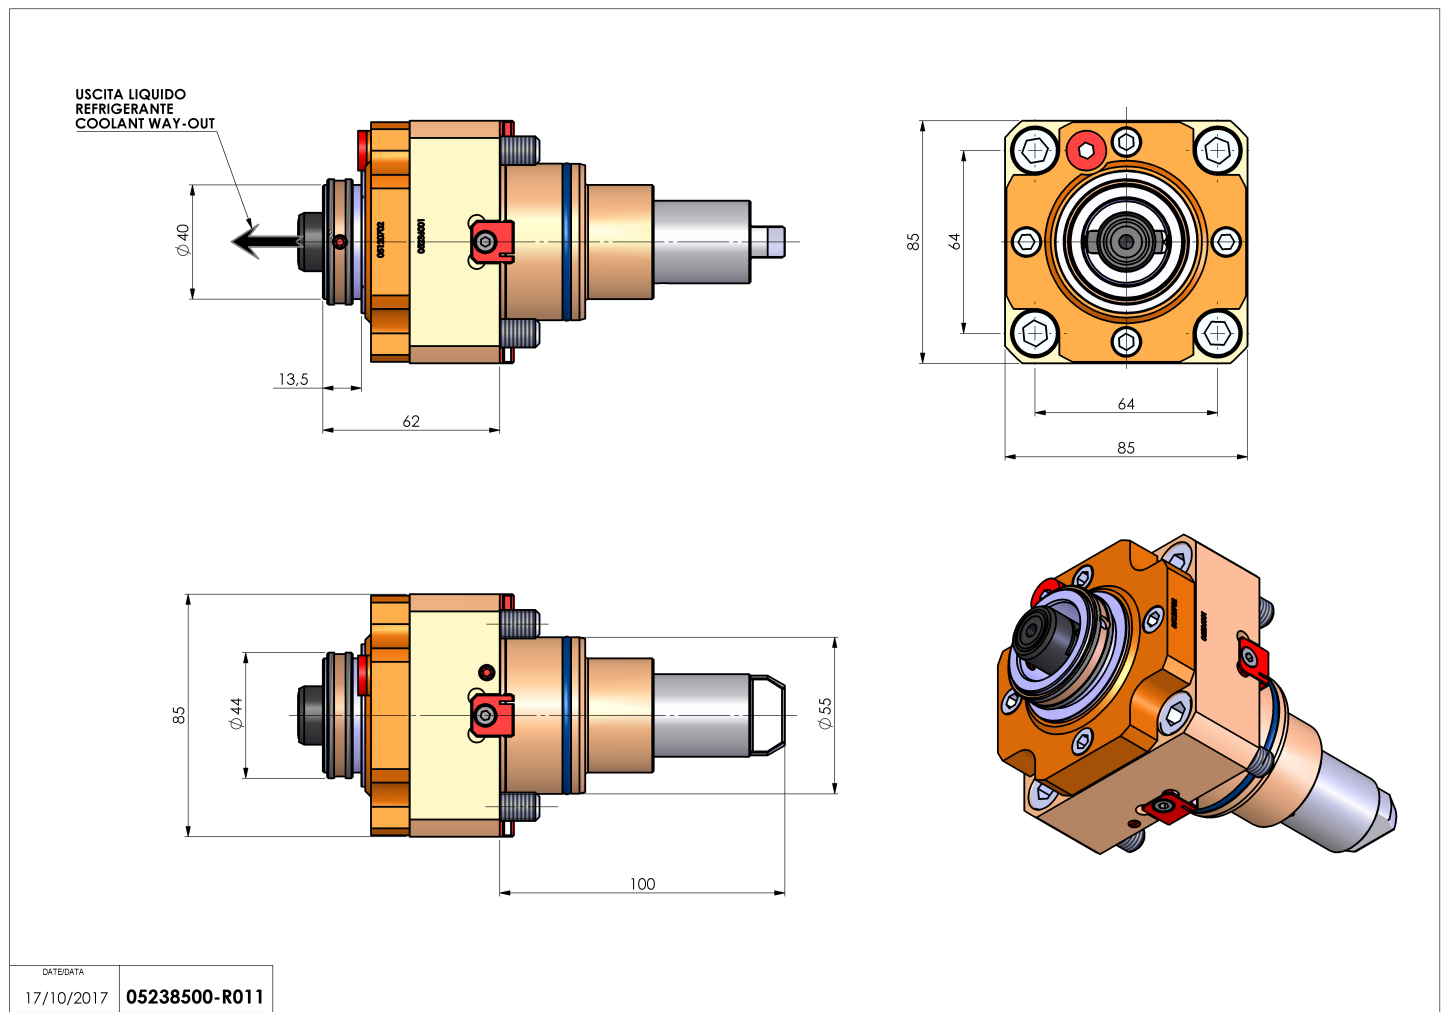

05238500 - LT-S BMT55EM4 HSK40 RF H62

Type	LT-S Tool holder straight
Mounting	BMT 55 EM
Tool output	Quick Change HSK40
Coolant	Internal coolant
Direction of rotation	r1 ↻ r2 ↻
Max speed [rpm]	6000
Max torque [Nm]	60
Ratio	1:1
H [mm]	62
Max pressure [bar]	20
Accessories	N.A.
Notes	N.A.
Mounting tips	N.A.

Always check live tool dimensions on the turret

DATE/DATA	05238500-R011
17/10/2017	

Subject to technical changes