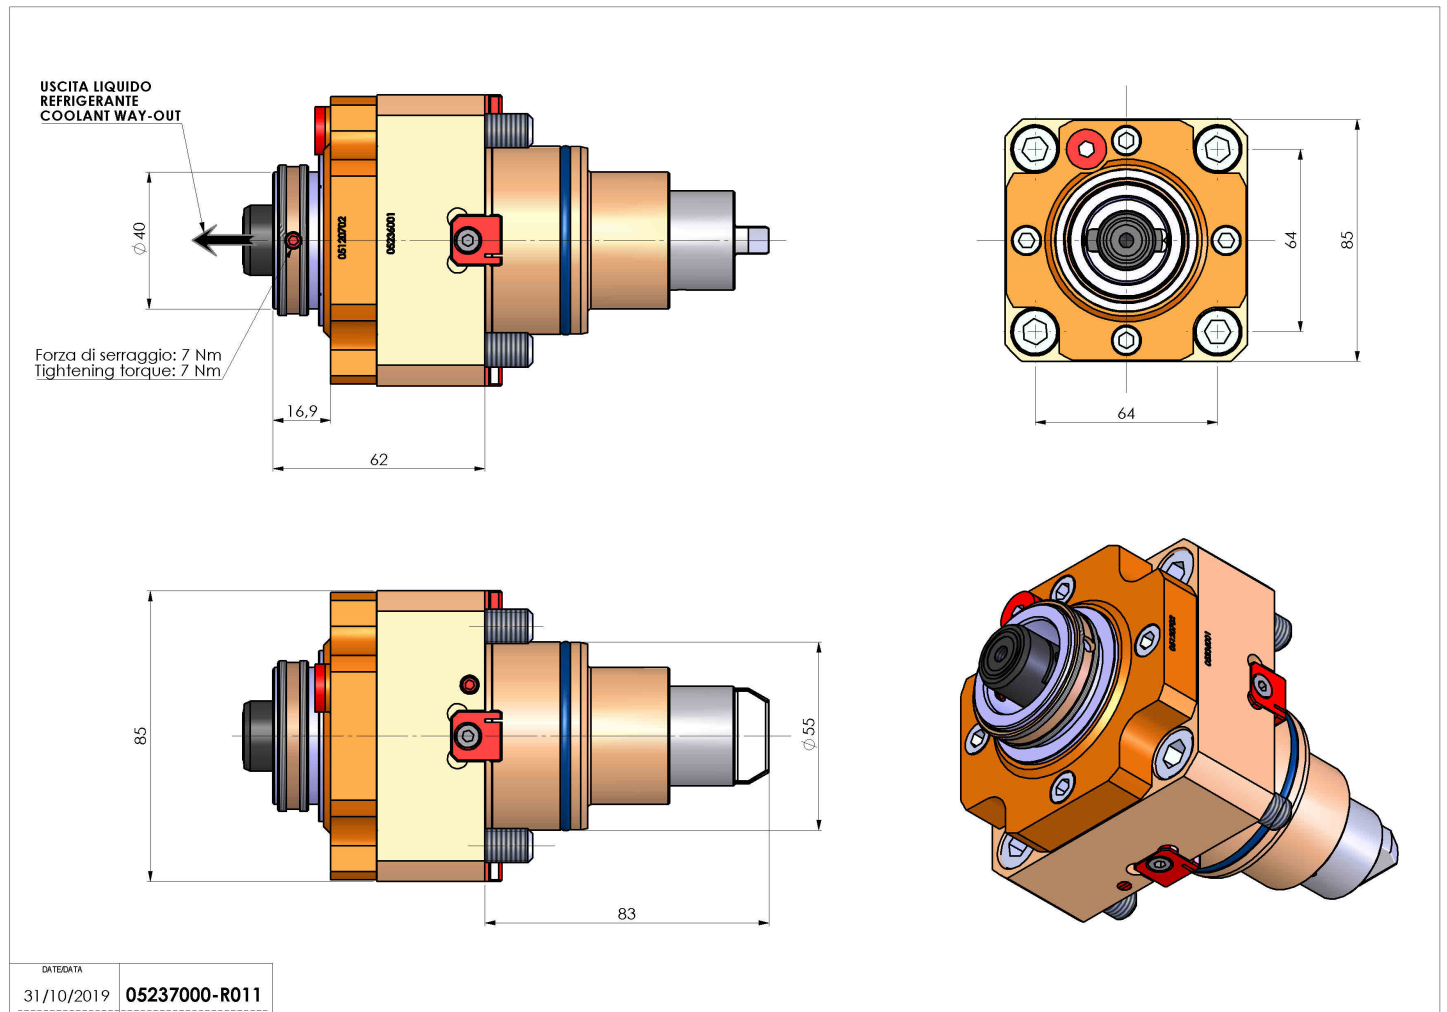

# 05237000 - LT-S BMT55EM HSK40 RF H62

<b>Type</b>	LT-S Tool holder straight
<b>Mounting</b>	BMT 55 EM
<b>Tool output</b>	Quick Change HSK40
<b>Coolant</b>	Internal coolant
<b>Direction of rotation</b>	r1 ↻ r2 ↻
<b>Max speed [rpm]</b>	6000
<b>Max torque [Nm]</b>	60
<b>Ratio</b>	1:1
<b>H [mm]</b>	62
<b>Max pressure [bar]</b>	20
<b>Accessories</b>	N.A.
<b>Notes</b>	N.A.
<b>Mounting tips</b>	N.A.

Always check live tool dimensions on the turret

Subject to technical changes