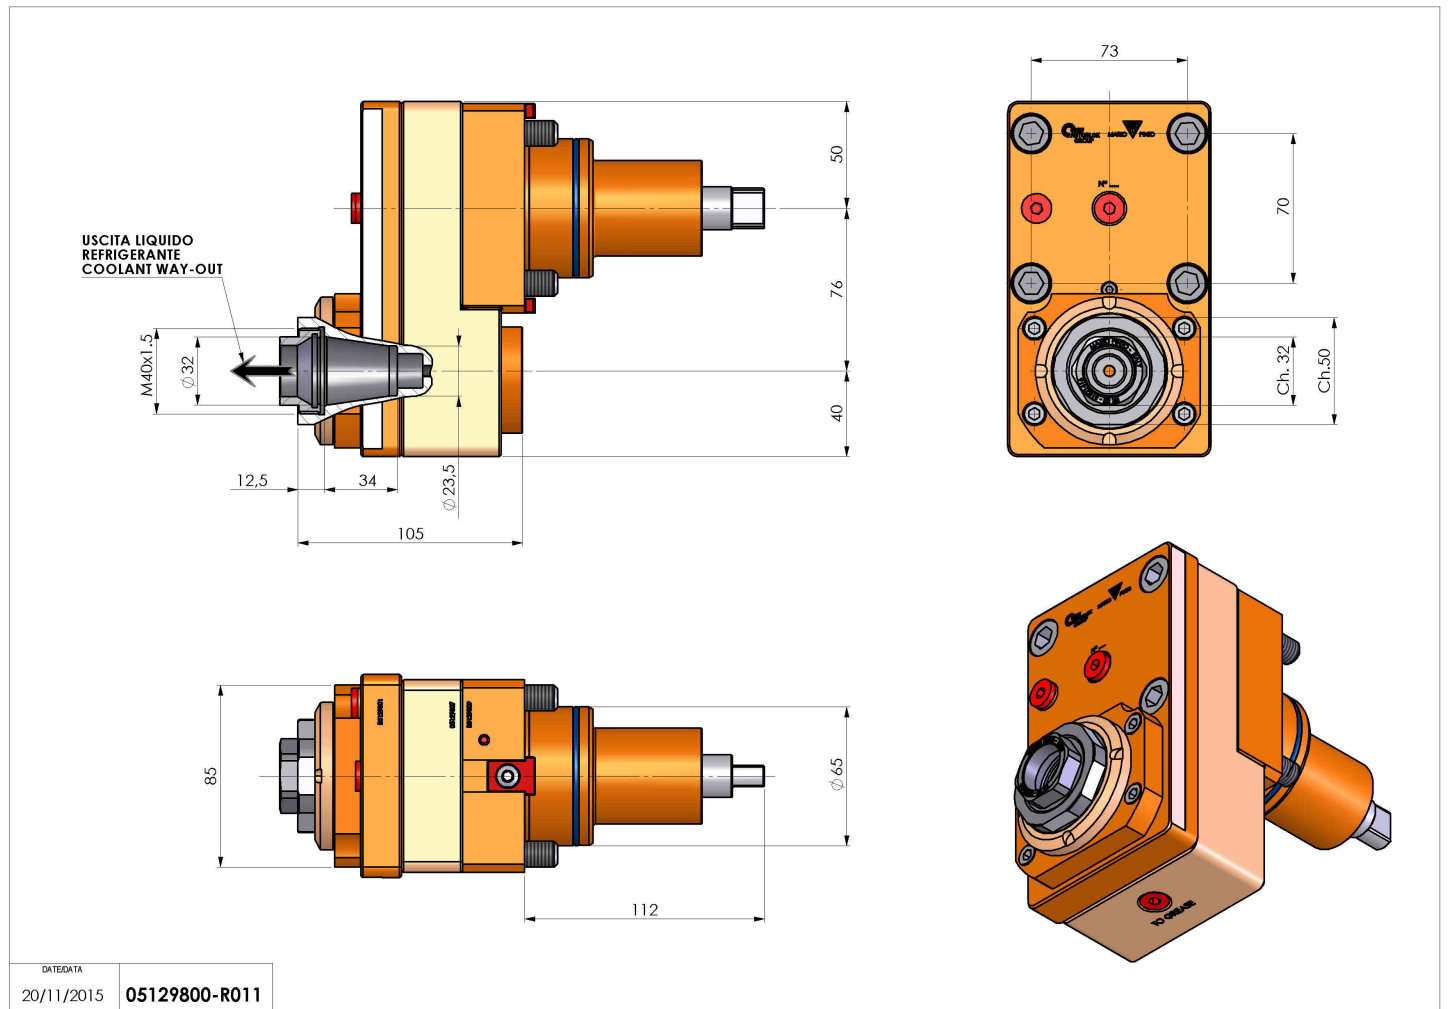

05129800 - LT-S BMT65 ER32F OFS76 RF H106

Type	LT-S OFS Tool holder straight offset
Mounting	BMT 65
Tool output	Collet nut ER 32 F - internal nut
Coolant	Internal coolant
Offset [mm]	76
Direction of rotation	r1  r2 
Max speed [rpm]	6000
Max torque [Nm]	63
Ratio	1:1
H [mm]	106
Max pressure [bar]	20
Accessories	N.A.
Notes	N.A.
Mounting tips	N.A.

Always check live tool dimensions on the turret

Subject to technical changes

DATE/DATE
20/11/2015 05129800-R011