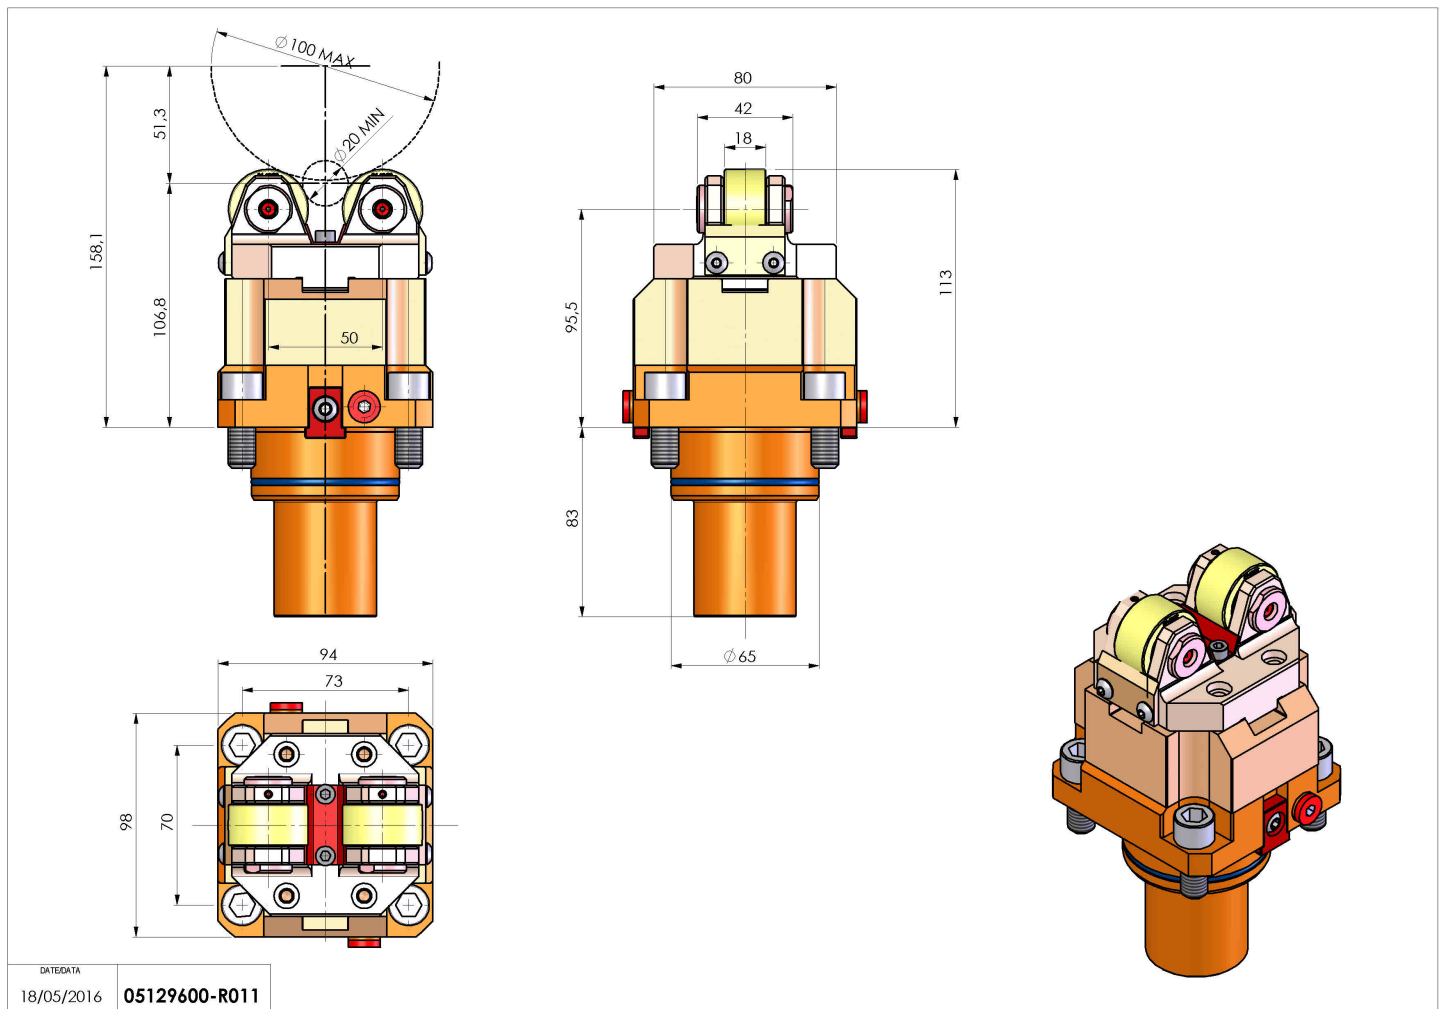

05129600 - SUPP ALB AX 20-100 BMT65

Type	SHAFT SUPPORT Shaft support
Mounting	BMT 65
Tool output	Shaft support Ø20-Ø100
Coolant	N.A.
H [mm]	106,8
Ø Min [mm]	20
Ø Max [mm]	100
Accessories	N.A.
Notes	N.A.
Mounting tips	Lower turret

Always check live tool dimensions on the turret

Subject to technical changes