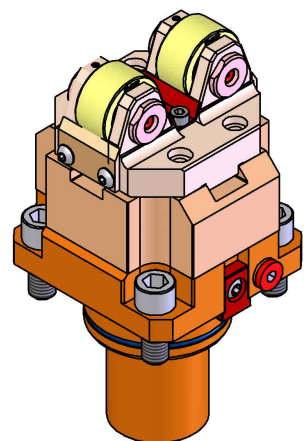

05129600 - SUPP ALB AX 20-100 BMT65

Type	SHAFT SUPPORT Shaft support
Mounting	BMT 65
Tool output	Shaft support Ø20-Ø100
Coolant	N.A.
H [mm]	106,8
Ø Min [mm]	20
Ø Max [mm]	100
Accessories	N.A.
Notes	N.A.
Mounting tips	Lower turret

Always check live tool dimensions on the turret

Subject to technical changes