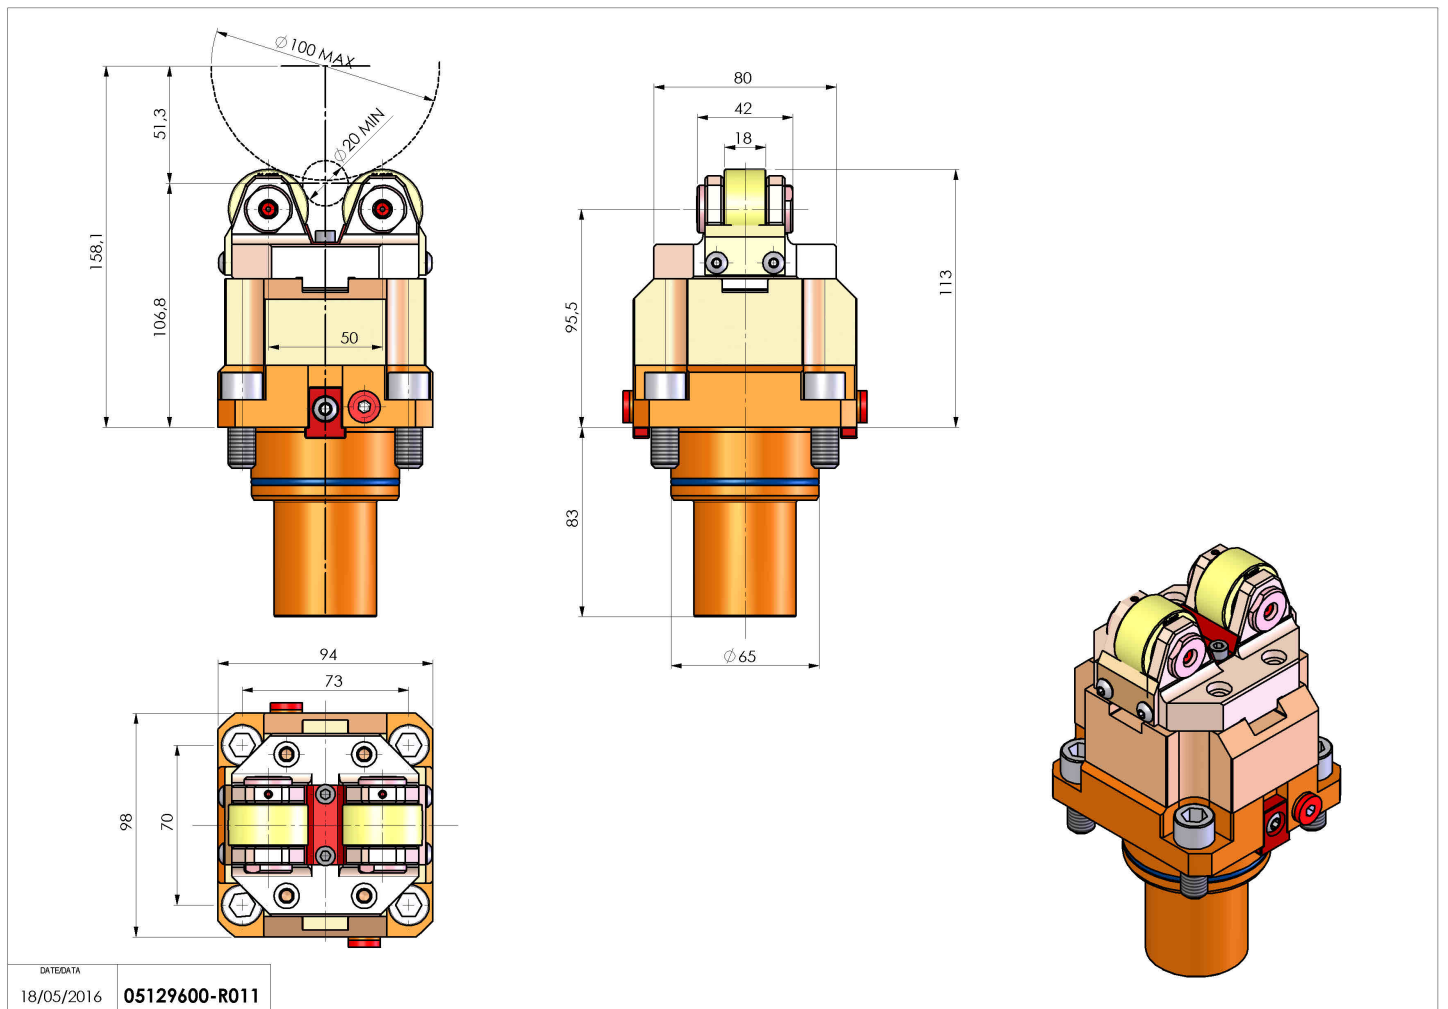

05129600 - SUPP ALB AX 20-100 BMT65

Type	SHAFT SUPPORT Shaft support
Mounting	BMT 65
Tool output	Shaft support Ø20-Ø100
Coolant	N.A.
H [mm]	106,8
Ø Min [mm]	20
Ø Max [mm]	100
Accessories	N.A.
Notes	N.A.
Mounting tips	Lower turret

Always check live tool dimensions on the turret

Subject to technical changes