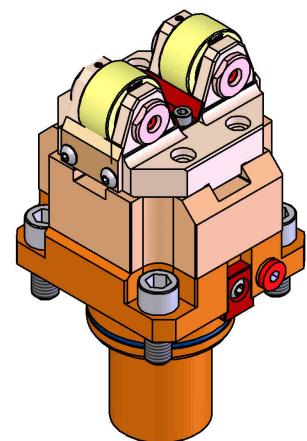

## 05129600 - SUPP ALB AX 20-100 BMT65

Type	SHAFT SUPPORT Shaft support
Mounting	BMT 65
Tool output	Shaft support Ø20-Ø100
Coolant	N.A.
H [mm]	106,8
Ø Min [mm]	20
Ø Max [mm]	100
Accessories	N.A.
Notes	N.A.
Mounting tips	Lower turret

Always check live tool dimensions on the turret

Subject to technical changes