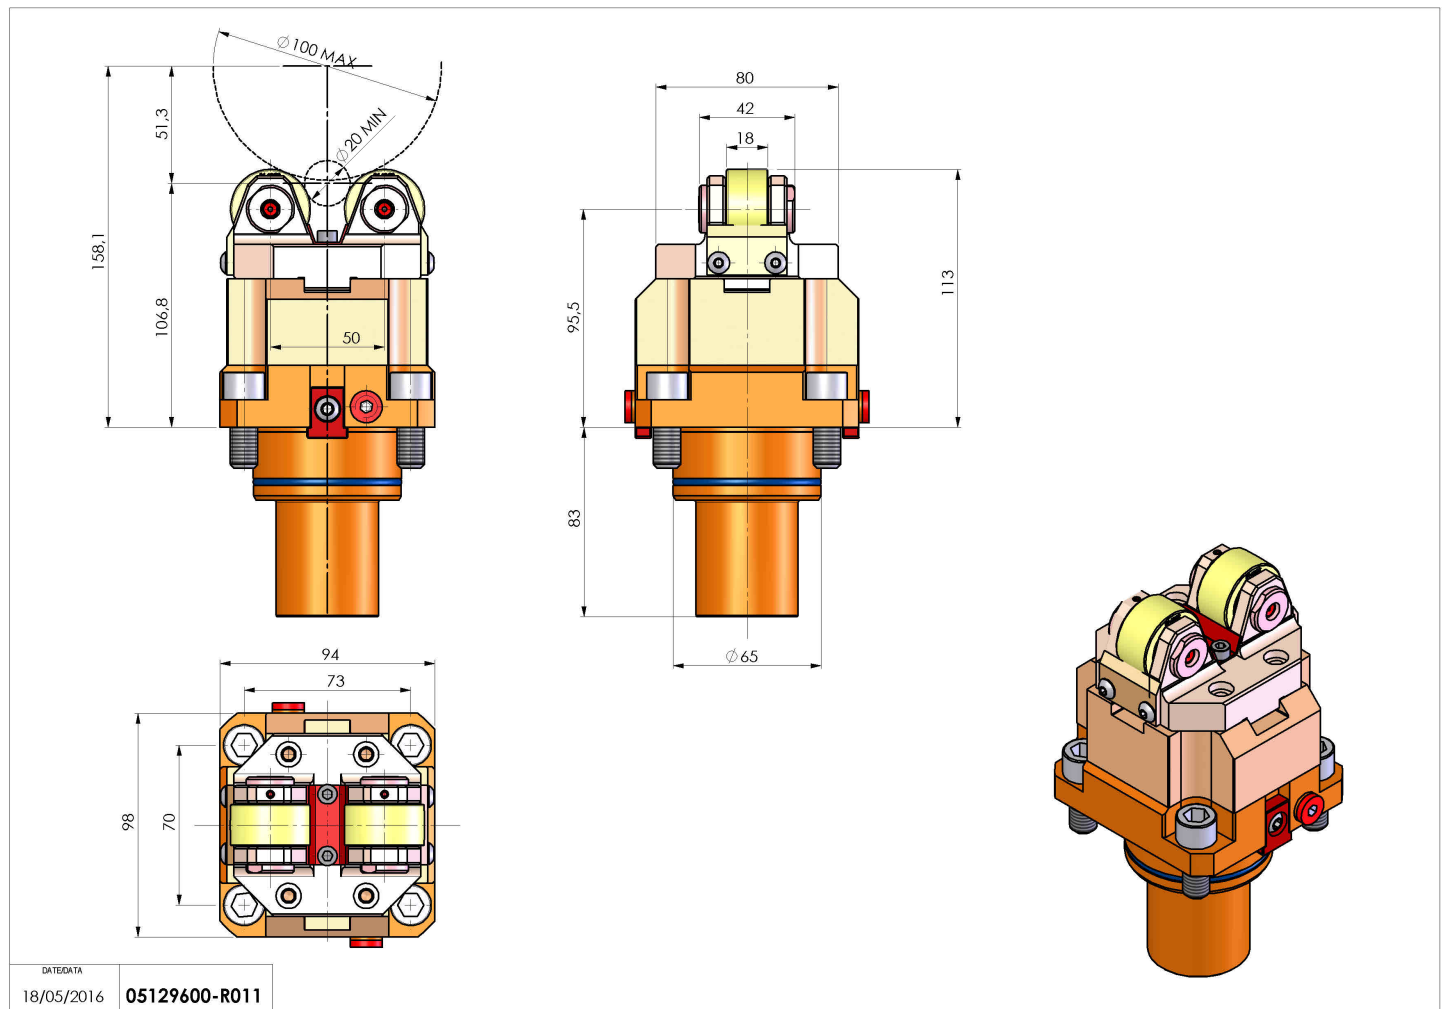

## 05129600 - SUPP ALB AX 20-100 BMT65

Type	SHAFT SUPPORT Shaft support
Mounting	BMT 65
Tool output	Shaft support Ø20-Ø100
Coolant	N.A.
H [mm]	106,8
Ø Min [mm]	20
Ø Max [mm]	100
Accessories	N.A.
Notes	N.A.
Mounting tips	Lower turret

Always check live tool dimensions on the turret

Subject to technical changes