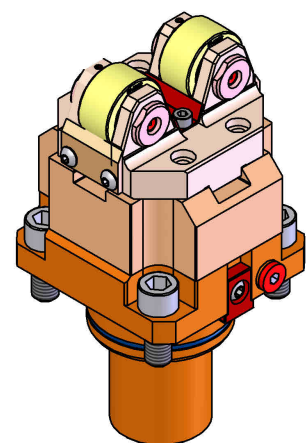

05129600 - SUPP ALB AX 20-100 BMT65

Type	SHAFT SUPPORT Shaft support
Mounting	BMT 65
Tool output	Shaft support Ø20-Ø100
Coolant	N.A.
H [mm]	106,8
Ø Min [mm]	20
Ø Max [mm]	100
Accessories	N.A.
Notes	N.A.
Mounting tips	Lower turret

Always check live tool dimensions on the turret

Subject to technical changes