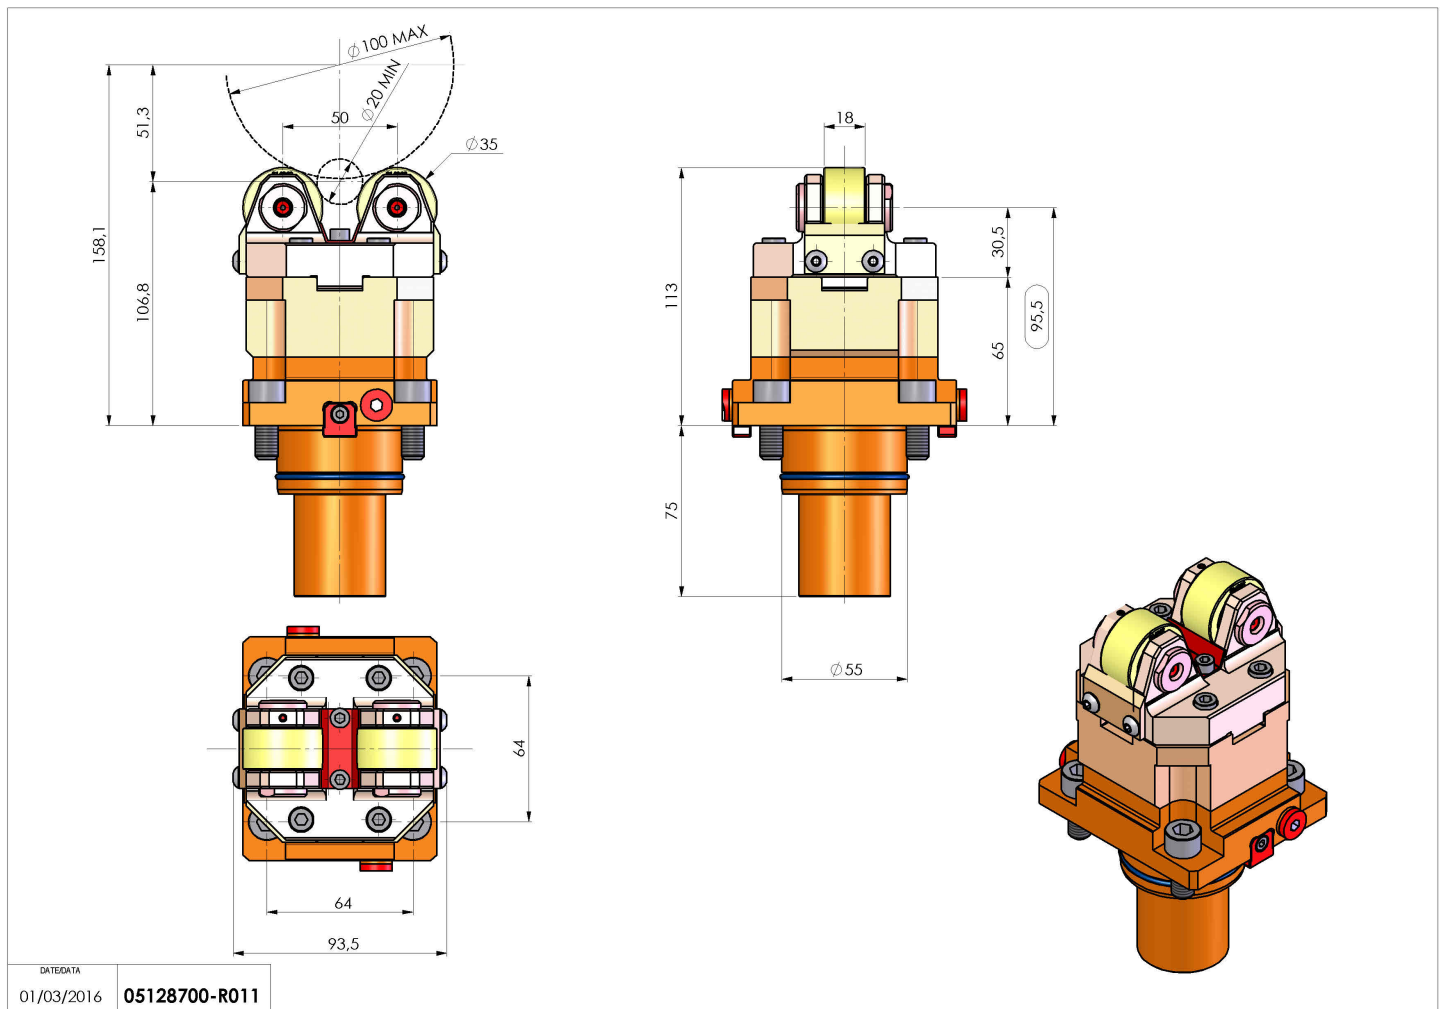

05128700 - SUPP ALB AX 20-100 BMT55

| | |
|----------------------|--------------------------------|
| Type | SHAFT SUPPORT Shaft support |
| Mounting | BMT 55 |
| Tool output | Shaft support Ø20-Ø100 |
| Coolant | N.A. |
| H [mm] | 95,5 |
| Ø Min [mm] | 20 |
| Ø Max [mm] | 100 |
| Accessories | N.A. |
| Notes | N.A. |
| Mounting tips | Lower turret |

Always check live tool dimensions on the turret

Subject to technical changes