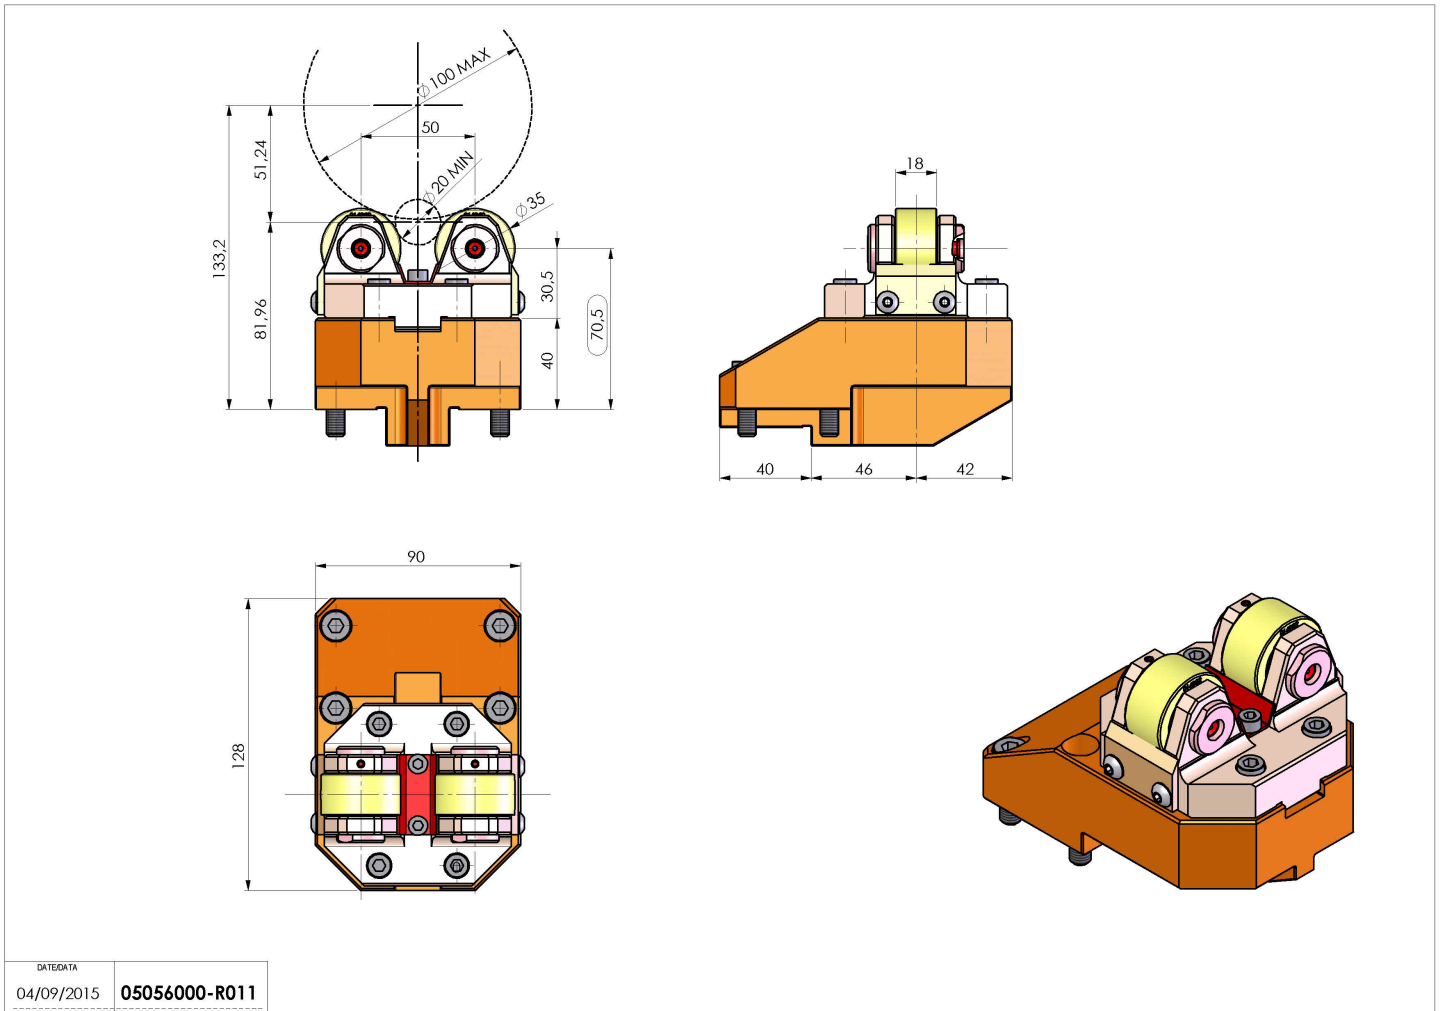

# 05056000 - SUPP ALB AX 20-100MZ INTGRX

Type	SHAFT SUPPORT Shaft support
Mounting	MAZAK
Tool output	Shaft support Ø20-Ø100
Coolant	N.A.
H [mm]	70,5
Ø Min [mm]	20
Ø Max [mm]	100
Accessories	N.A.
Notes	N.A.
Mounting tips	N.A.

Always check live tool dimensions on the turret

DATE/DATE	04/09/2015	05056000-R011
-----------	------------	---------------

Subject to technical changes