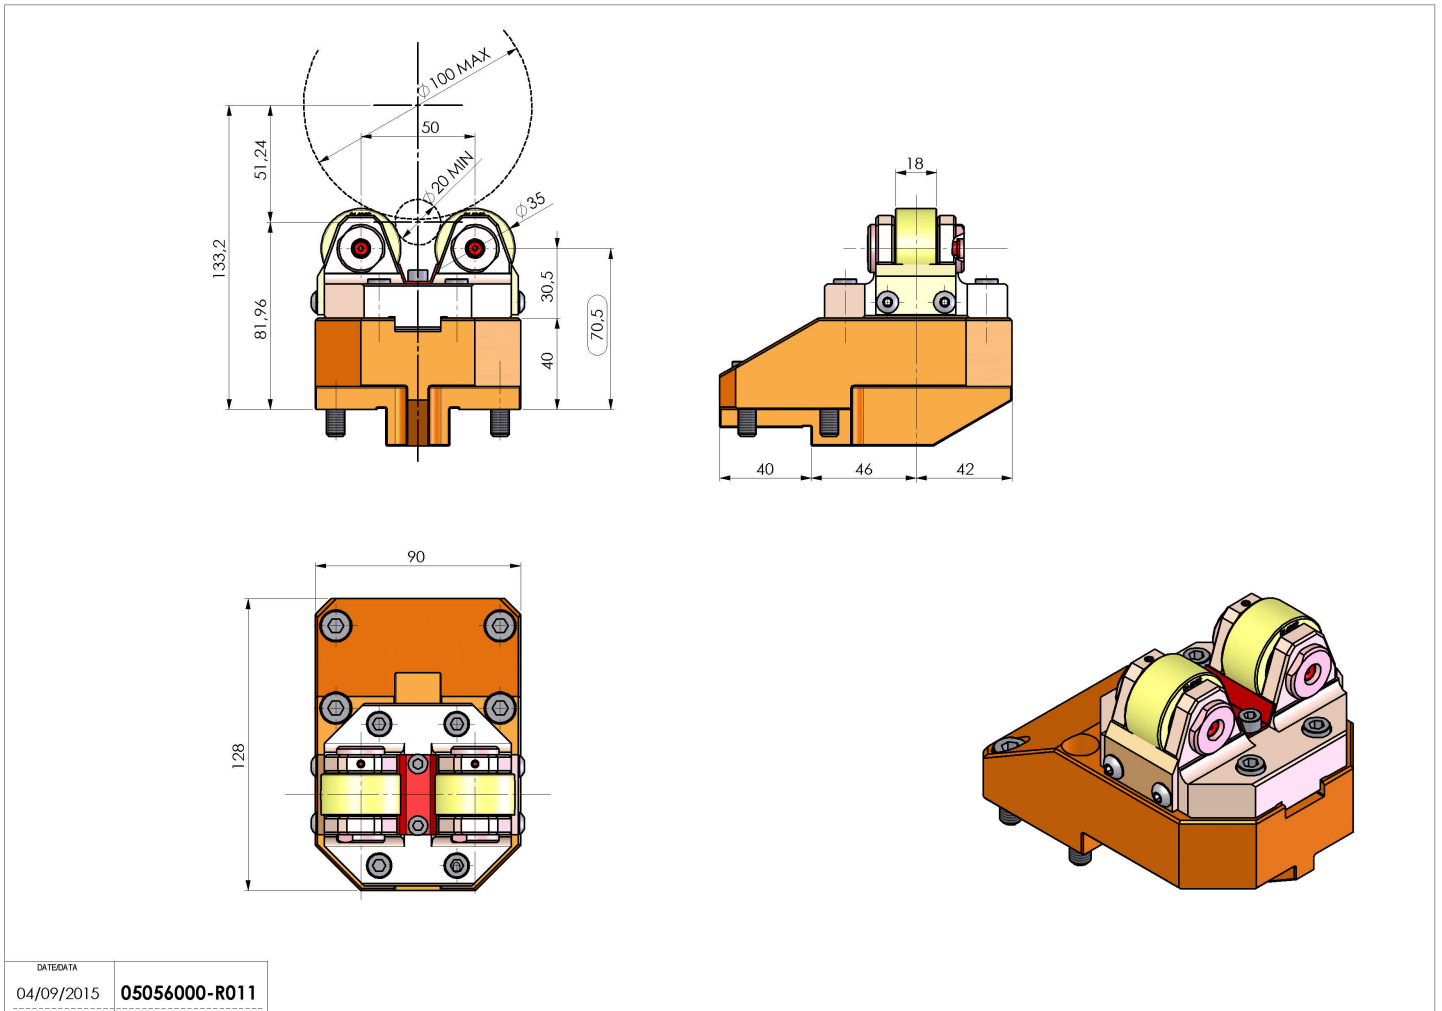

05056000 - SUPP ALB AX 20-100MZ INTGRX

Type	SHAFT SUPPORT Shaft support
Mounting	MAZAK
Tool output	Shaft support Ø20-Ø100
Coolant	N.A.
H [mm]	70,5
Ø Min [mm]	20
Ø Max [mm]	100
Accessories	N.A.
Notes	N.A.
Mounting tips	N.A.

Always check live tool dimensions on the turret

DATE/DATE	04/09/2015	05056000-R011
-----------	------------	---------------

Subject to technical changes