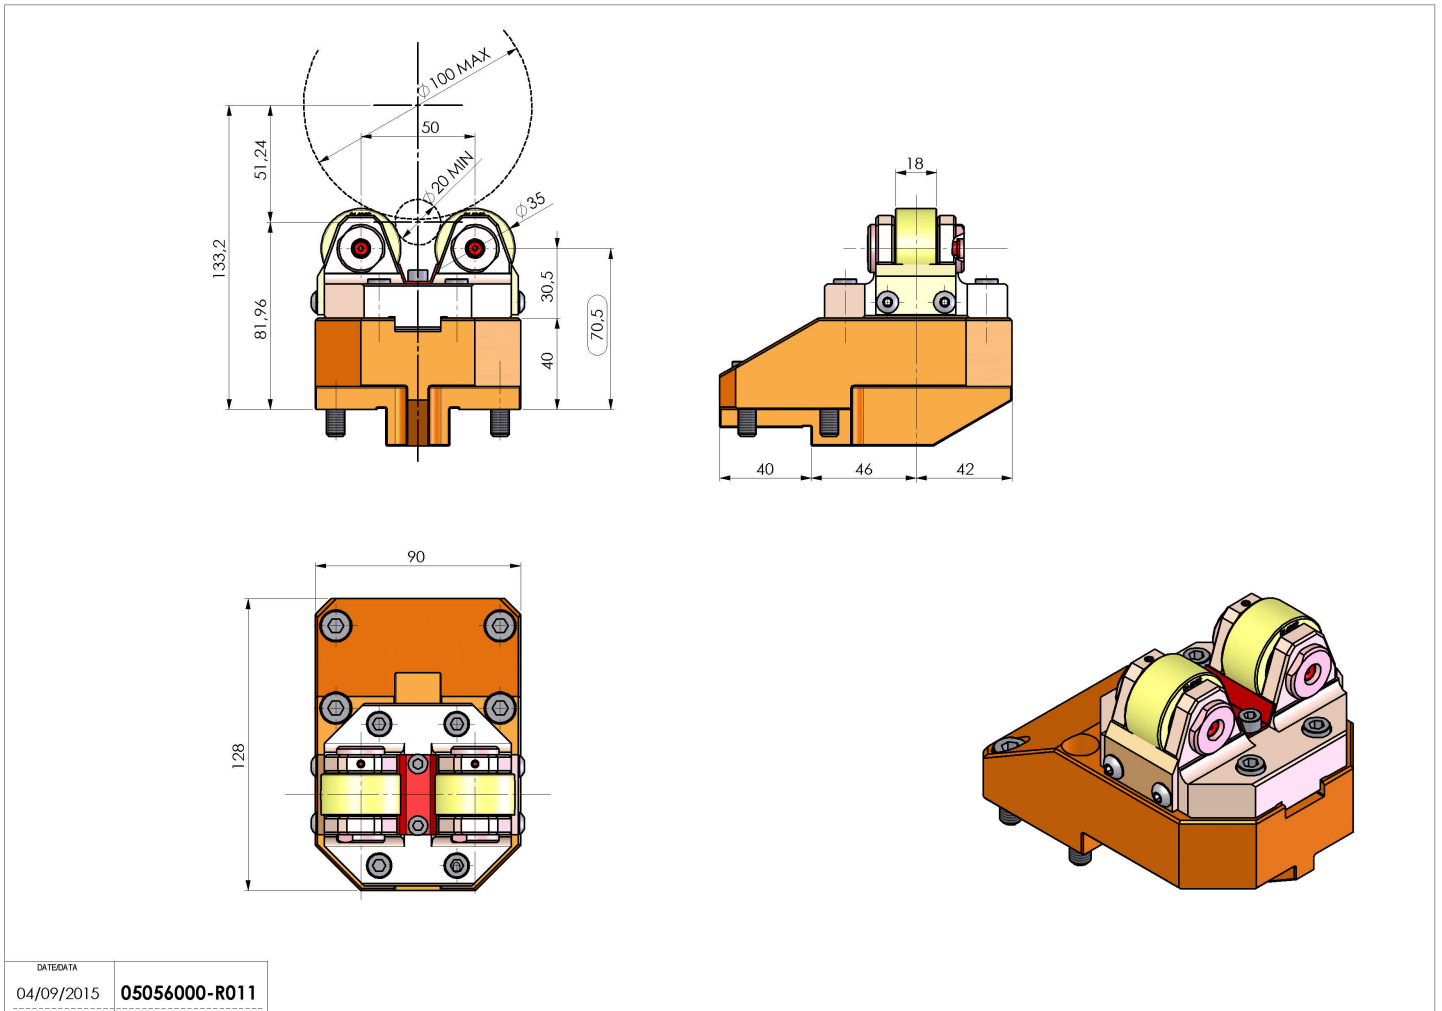

# 05056000 - SUPP ALB AX 20-100MZ INTGRX

|               |                                |
|---------------|--------------------------------|
| Type          | SHAFT SUPPORT<br>Shaft support |
| Mounting      | MAZAK                          |
| Tool output   | Shaft support Ø20-Ø100         |
| Coolant       | N.A.                           |
| H [mm]        | 70,5                           |
| Ø Min [mm]    | 20                             |
| Ø Max [mm]    | 100                            |
| Accessories   | N.A.                           |
| Notes         | N.A.                           |
| Mounting tips | N.A.                           |

Always check live tool dimensions on the turret

|           |            |               |
|-----------|------------|---------------|
| DATE/DATE | 04/09/2015 | 05056000-R011 |
|-----------|------------|---------------|