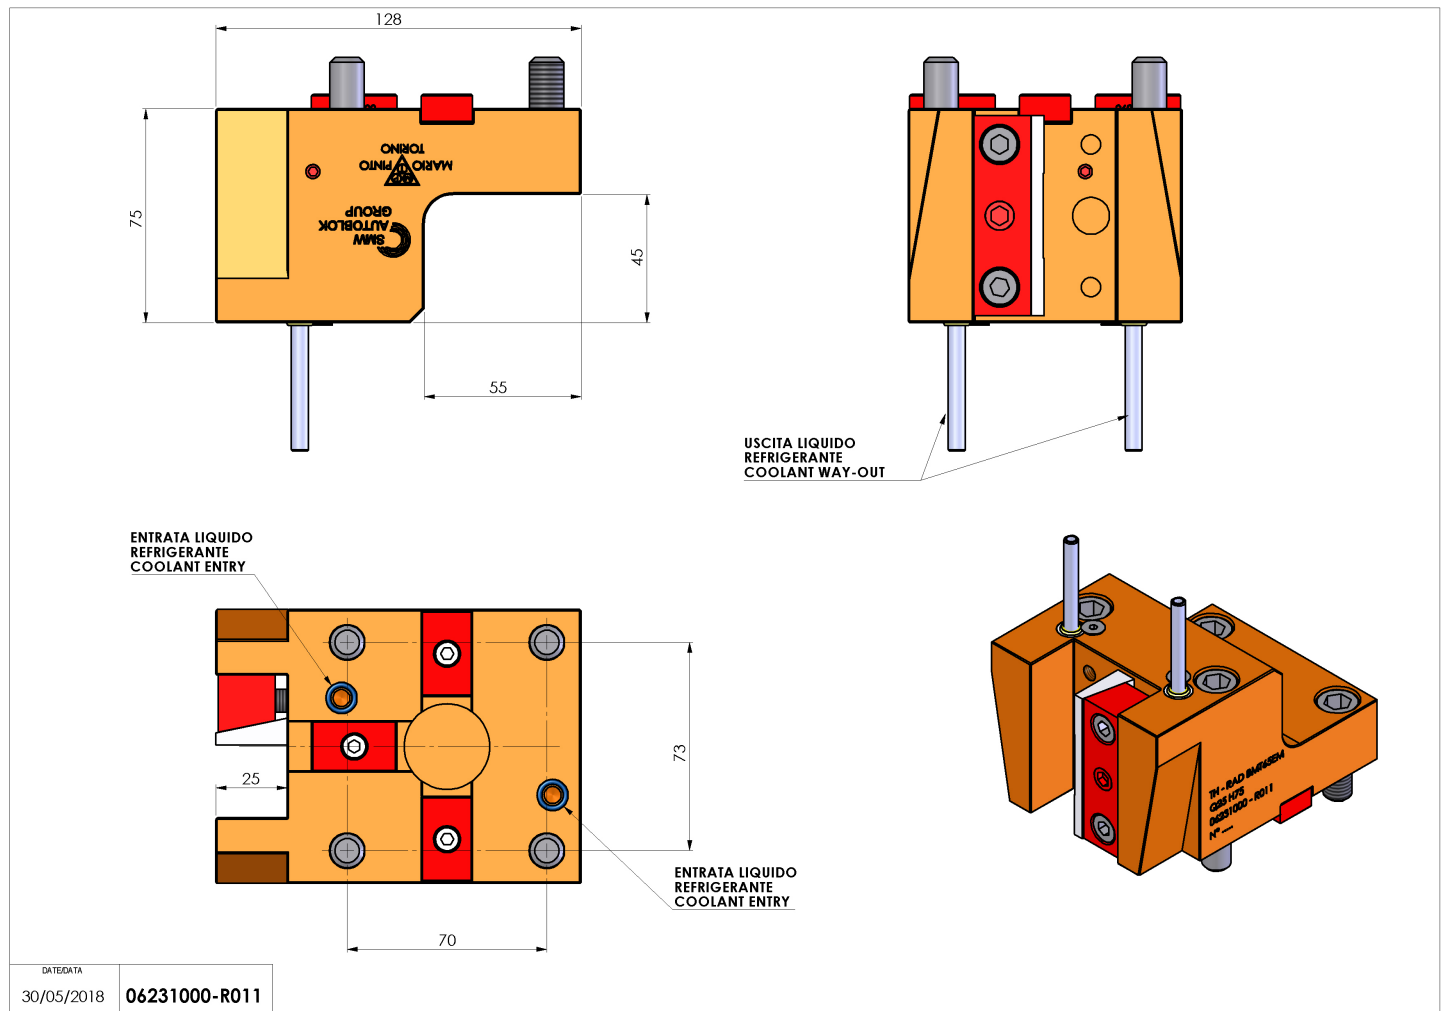

## 06231000 - TH-RAD BMT65EM Q25 H75

|             |                                 |
|-------------|---------------------------------|
| Type        | TH-RAD<br>Radial Tool holder    |
| Mounting    | BMT 65 EM                       |
| Tool output | Radial Square Tool Holder 25x25 |
| Coolant     | External coolant                |
| H [mm]      | 75                              |

|               |      |
|---------------|------|
| Accessories   | N.A. |
| Notes         | N.A. |
| Mounting tips | N.A. |

Always check live tool dimensions on the turret

Subject to technical changes