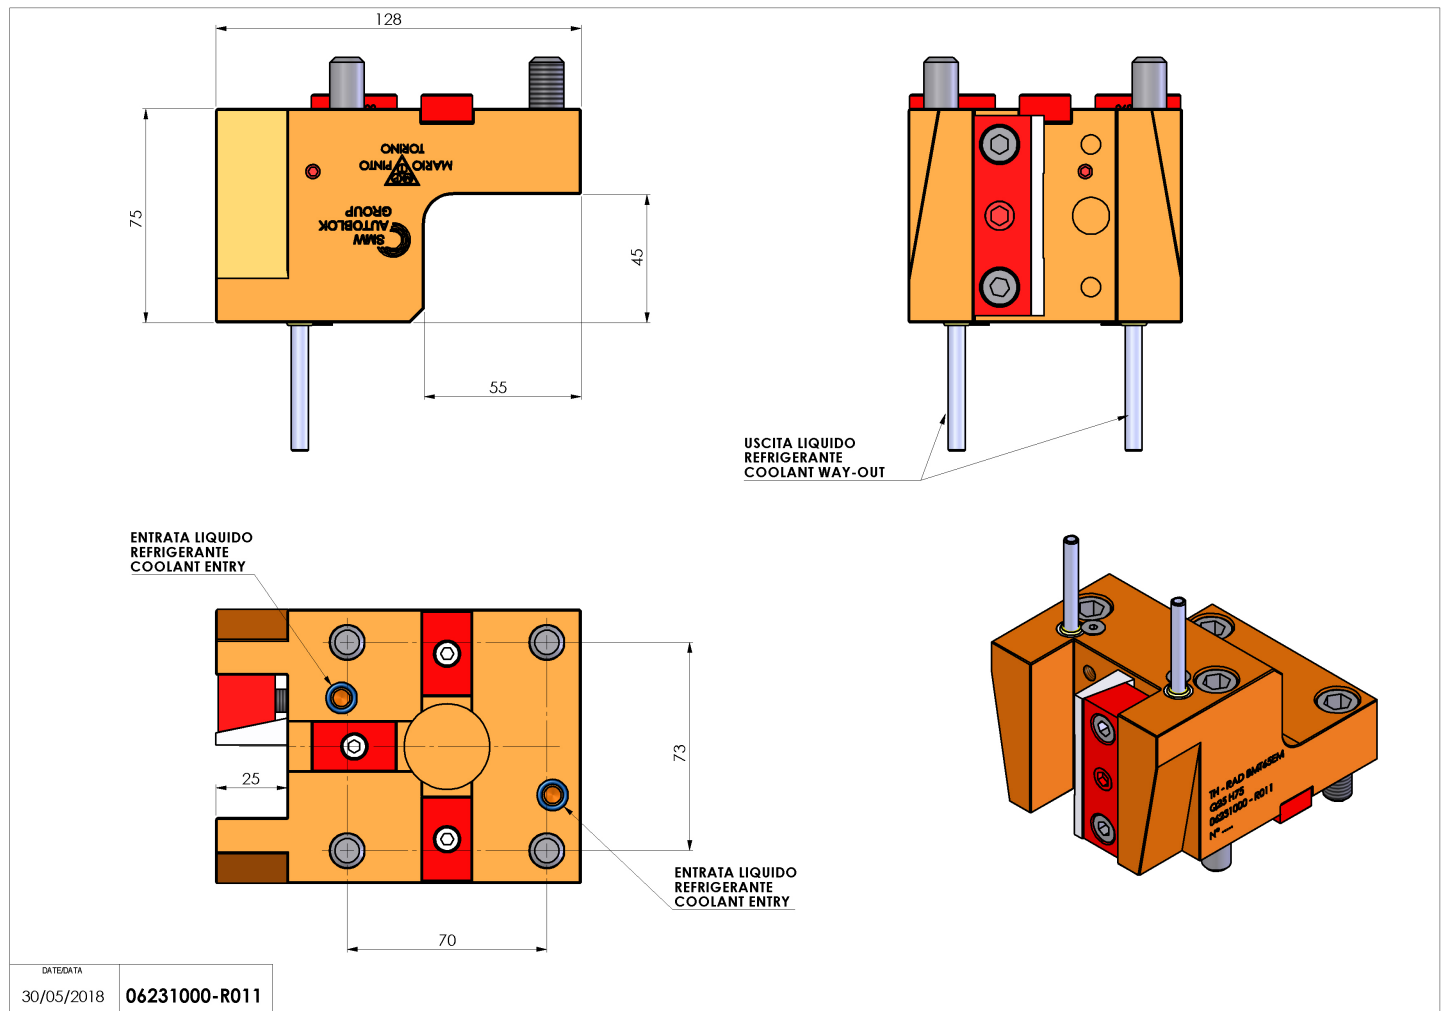

# 06231000 - TH-RAD BMT65EM Q25 H75

Type	TH-RAD Radial Tool holder
Mounting	BMT 65 EM
Tool output	Radial Square Tool Holder 25x25
Coolant	External coolant
H [mm]	75

Accessories	N.A.
Notes	N.A.
Mounting tips	N.A.

Always check live tool dimensions on the turret

Subject to technical changes