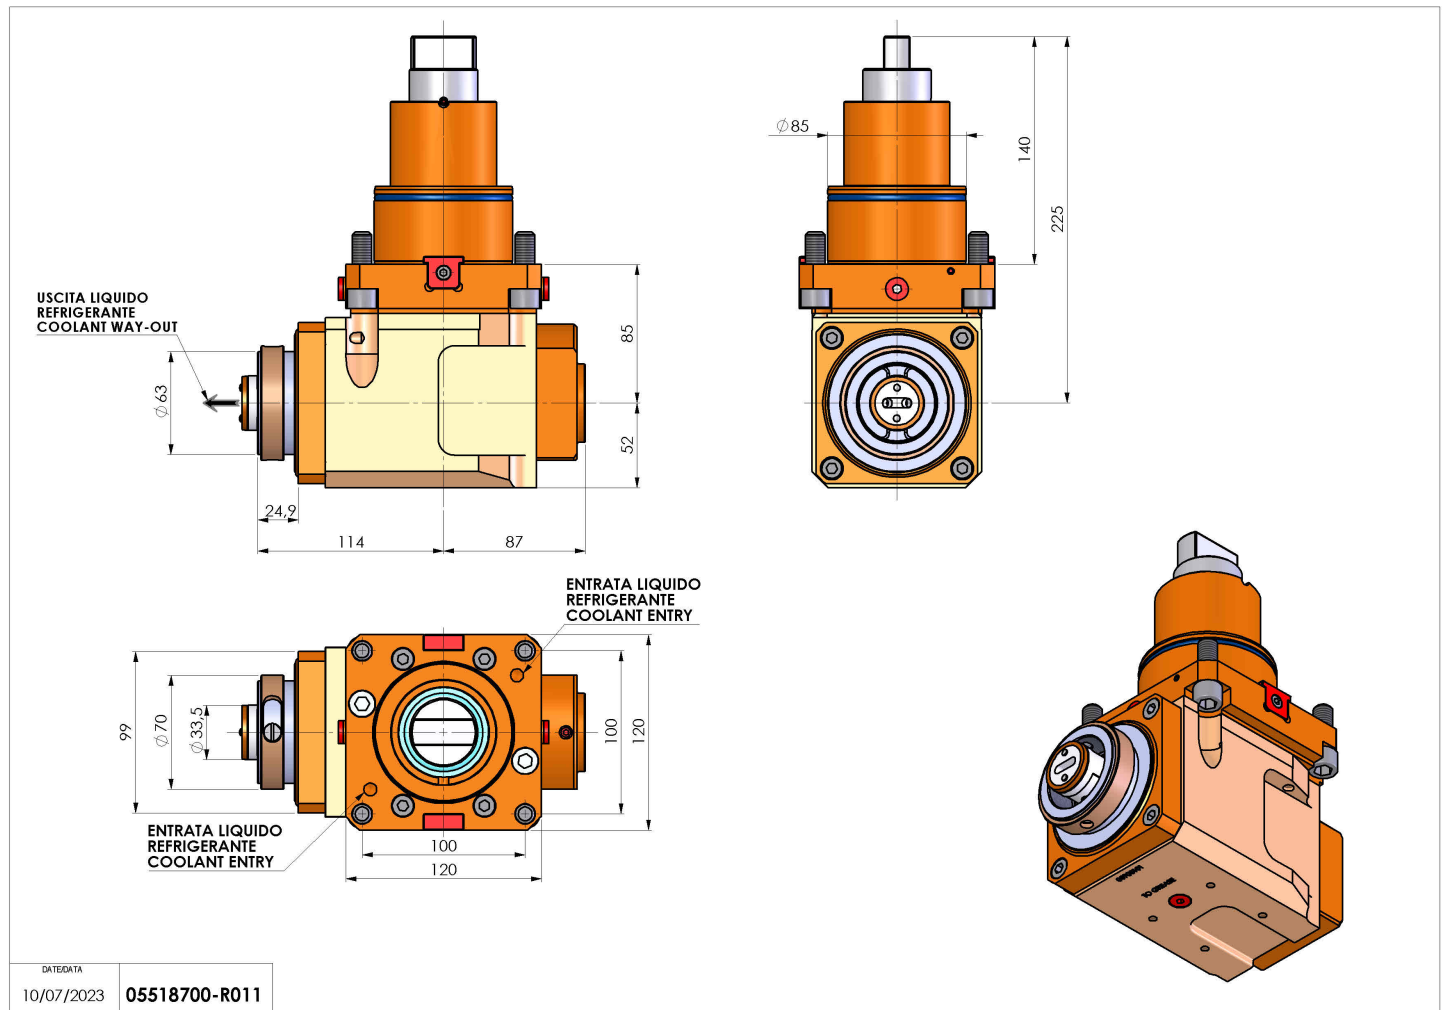

05518700 - LT-A BMT85 BD HSK63 LR RF H85

Type	LT-A Tool holder angle 90°
Mounting	BMT 85 BIG DRIVE
Tool output	Quick Change HSK63
Coolant	Internal coolant
Direction of rotation	r1  r2 
Max speed [rpm]	4000
Max torque [Nm]	180
Ratio	1:1
H [mm]	85
H1 [mm]	52
Accessories	N.A.
Notes	N.A.
Mounting tips	N.A.

Always check live tool dimensions on the turret

Subject to technical changes