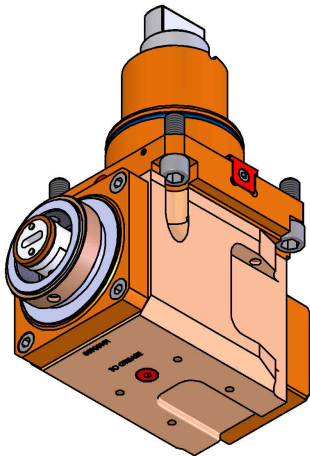

# 05518700 - LT-A BMT85 BD HSK63 LR RF H85

<b>Type</b>	LT-A Tool holder angle 90°
<b>Mounting</b>	BMT 85 BIG DRIVE
<b>Tool output</b>	Quick Change HSK63
<b>Coolant</b>	Internal coolant
<b>Direction of rotation</b>	r1  r2
<b>Max speed [rpm]</b>	4000
<b>Max torque [Nm]</b>	180
<b>Ratio</b>	1:1
<b>H [mm]</b>	85
<b>H1 [mm]</b>	52
<b>Accessories</b>	N.A.
<b>Notes</b>	N.A.
<b>Mounting tips</b>	N.A.

Always check live tool dimensions on the turret

Subject to technical changes

DATE/DATE	05518700-R011
10/07/2023	