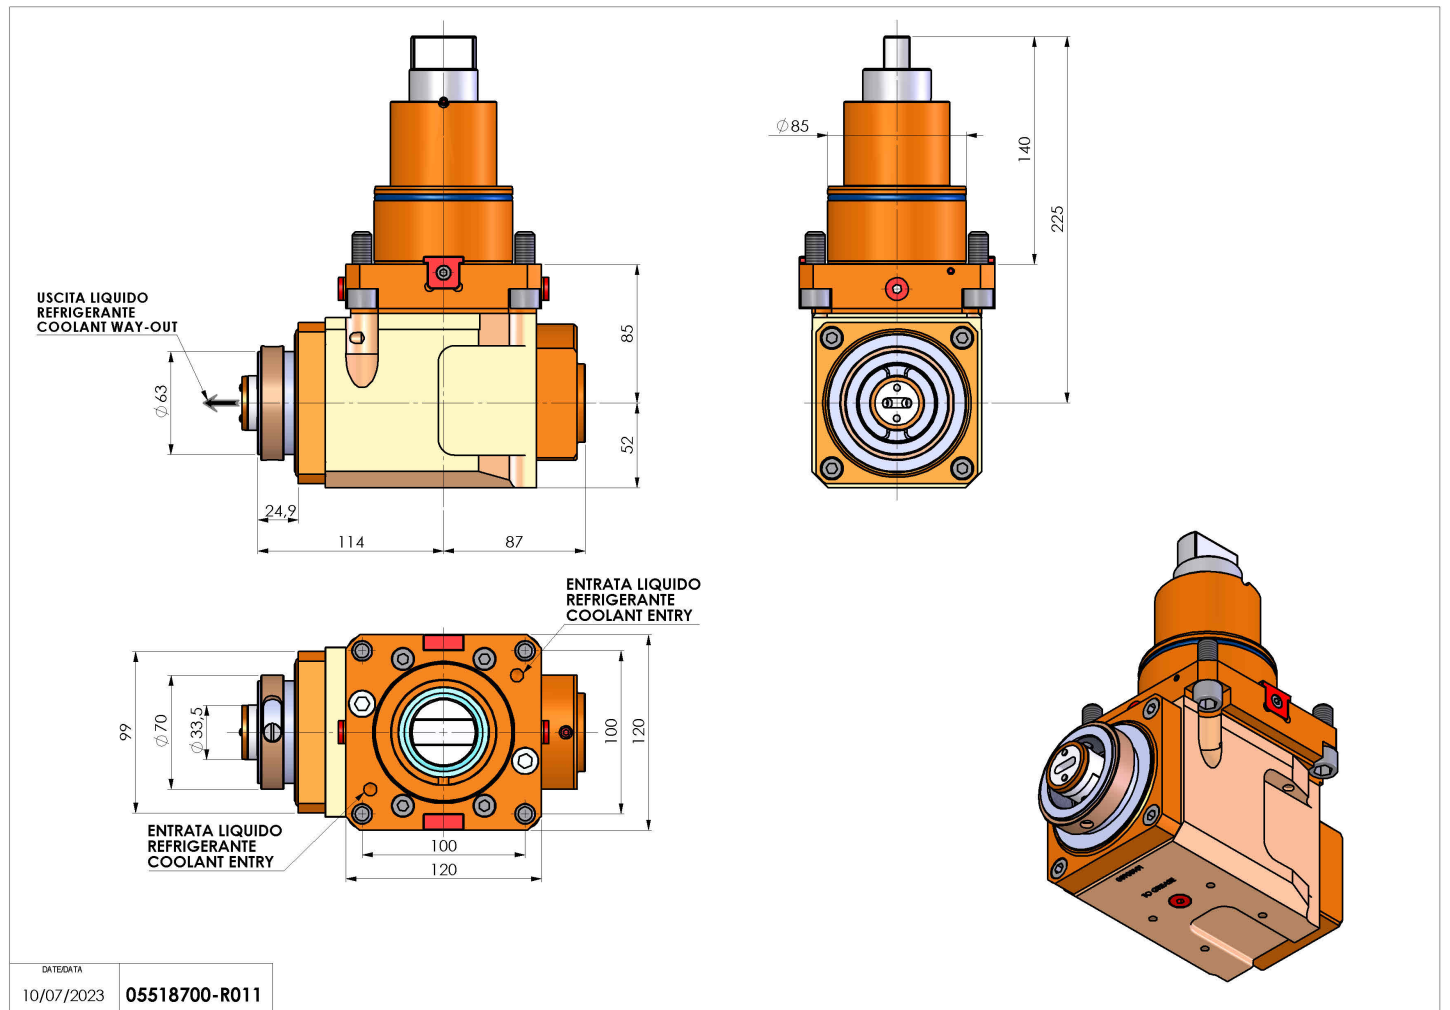

05518700 - LT-A BMT85 BD HSK63 LR RF H85

Type	LT-A Tool holder angle 90°
Mounting	BMT 85 BIG DRIVE
Tool output	Quick Change HSK63
Coolant	Internal coolant
Direction of rotation	r1  r2 
Max speed [rpm]	4000
Max torque [Nm]	180
Ratio	1:1
H [mm]	85
H1 [mm]	52
Accessories	N.A.
Notes	N.A.
Mounting tips	N.A.

Always check live tool dimensions on the turret

Subject to technical changes