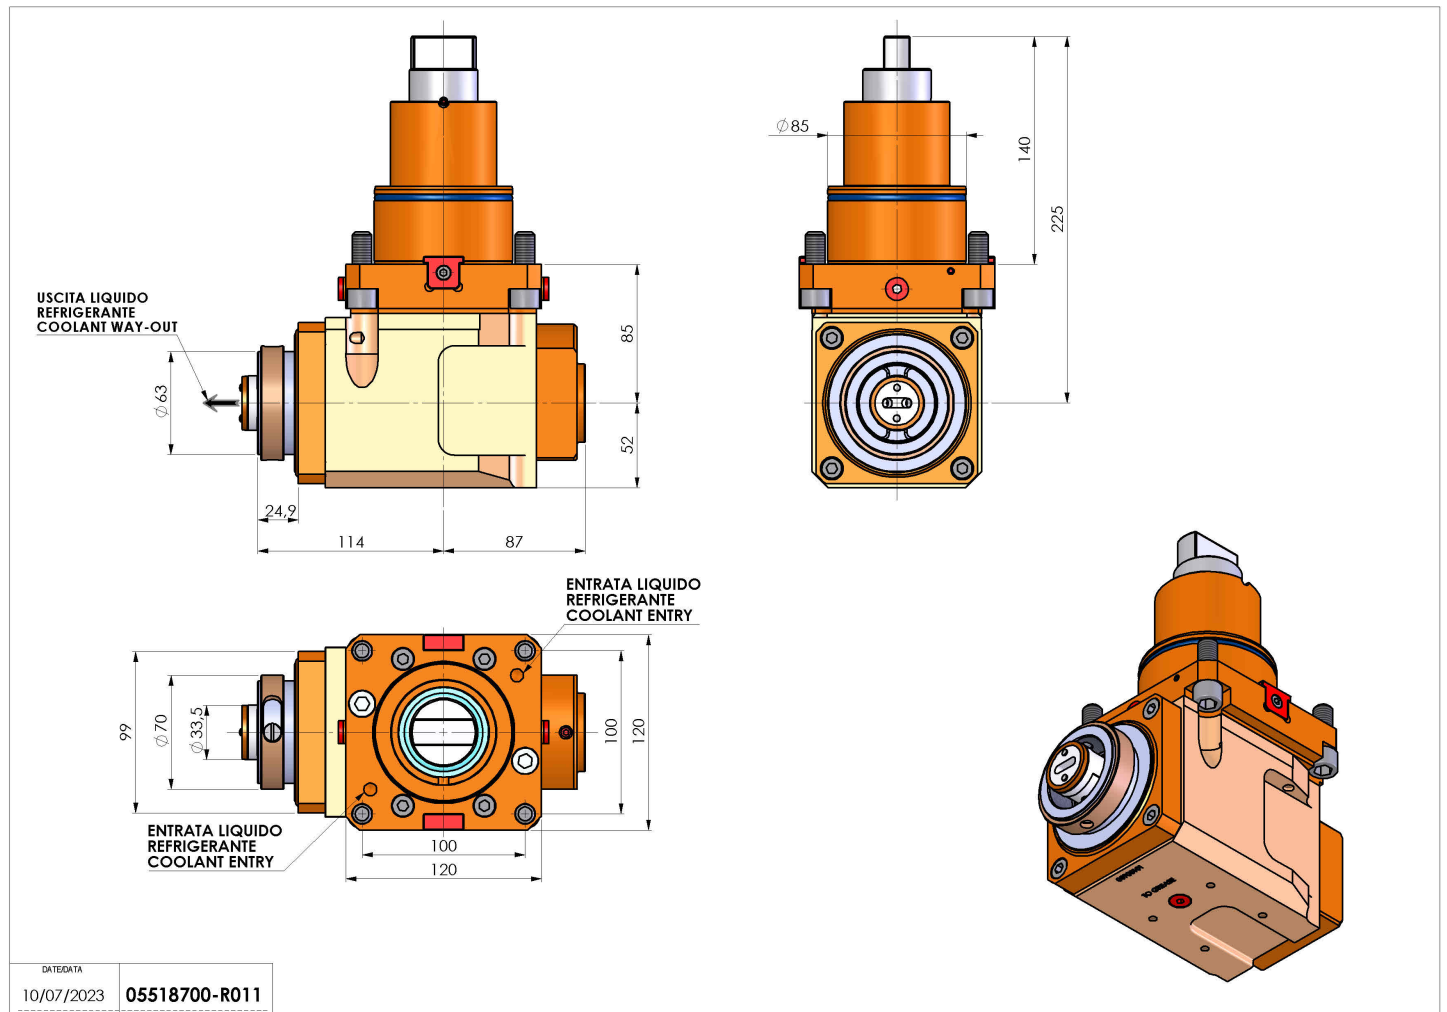

# 05518700 - LT-A BMT85 BD HSK63 LR RF H85

Type	LT-A Tool holder angle 90°
Mounting	BMT 85 BIG DRIVE
Tool output	Quick Change HSK63
Coolant	Internal coolant
Direction of rotation	r1 ↻ r2 ↻
Max speed [rpm]	4000
Max torque [Nm]	180
Ratio	1:1
H [mm]	85
H1 [mm]	52
Accessories	N.A.
Notes	N.A.
Mounting tips	N.A.

Always check live tool dimensions on the turret

Subject to technical changes

DATE/DATE: 10/07/2023 05518700-R011