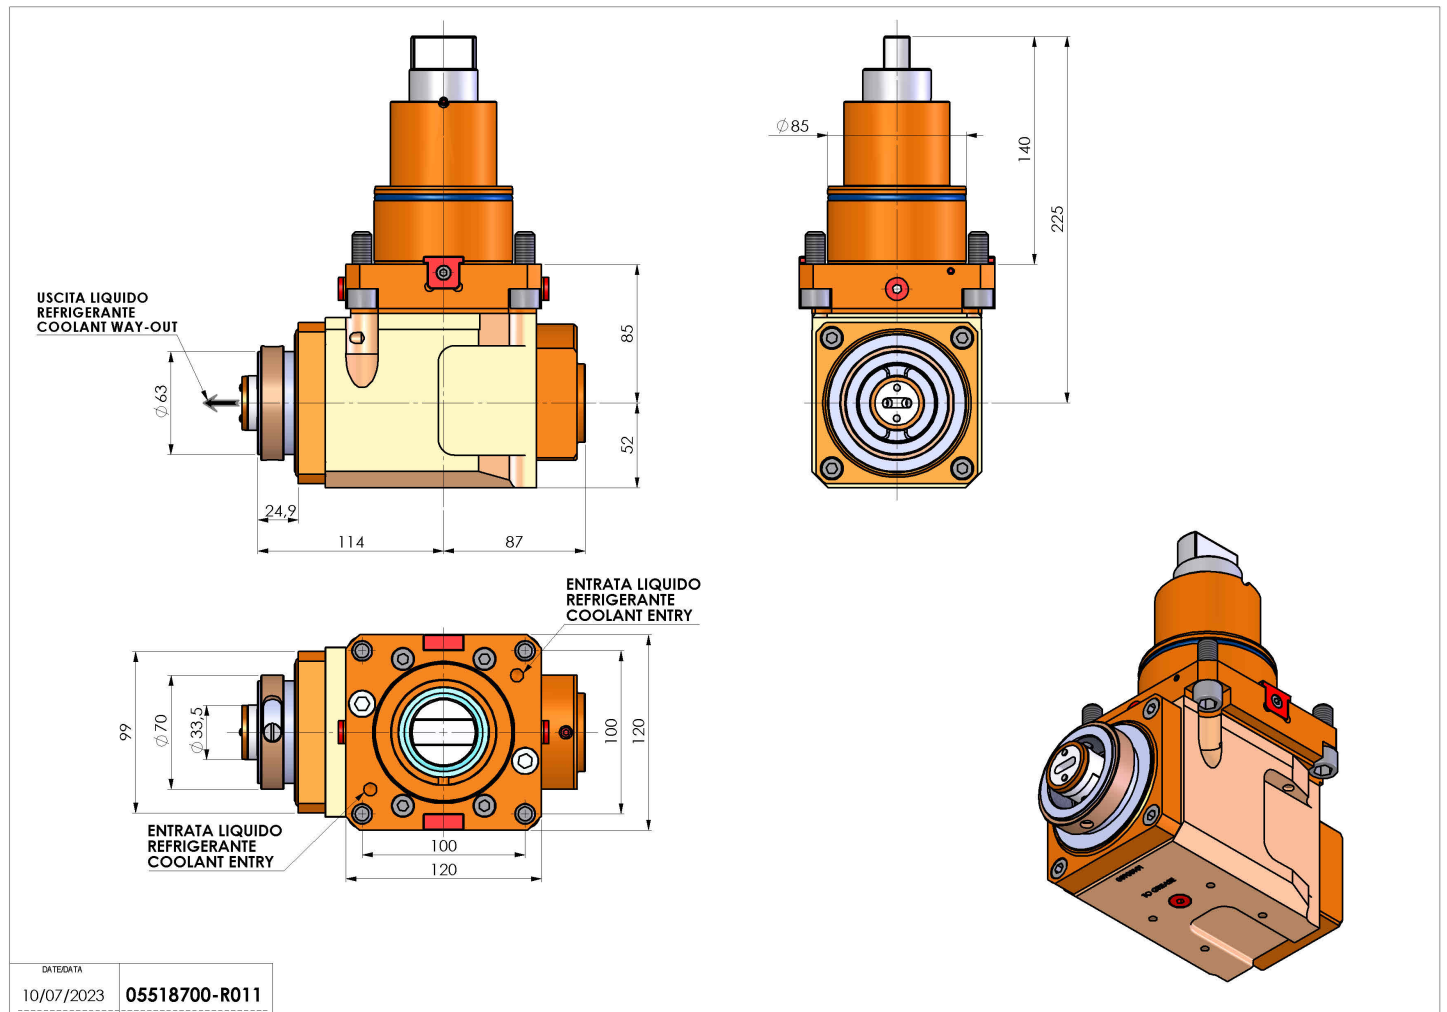

# 05518700 - LT-A BMT85 BD HSK63 LR RF H85

<b>Type</b>	LT-A Tool holder angle 90°
<b>Mounting</b>	BMT 85 BIG DRIVE
<b>Tool output</b>	Quick Change HSK63
<b>Coolant</b>	Internal coolant
<b>Direction of rotation</b>	r1  r2
<b>Max speed [rpm]</b>	4000
<b>Max torque [Nm]</b>	180
<b>Ratio</b>	1:1
<b>H [mm]</b>	85
<b>H1 [mm]</b>	52
<b>Accessories</b>	N.A.
<b>Notes</b>	N.A.
<b>Mounting tips</b>	N.A.

Always check live tool dimensions on the turret

Subject to technical changes

DATE/DATE	05518700-R011
10/07/2023	