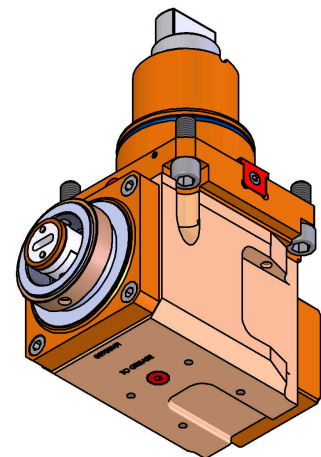

# 05518700 - LT-A BMT85 BD HSK63 LR RF H85

Type	LT-A Tool holder angle 90°
Mounting	BMT 85 BIG DRIVE
Tool output	Quick Change HSK63
Coolant	Internal coolant
Direction of rotation	r1 ↻ r2 ↻
Max speed [rpm]	4000
Max torque [Nm]	180
Ratio	1:1
H [mm]	85
H1 [mm]	52
Accessories	N.A.
Notes	N.A.
Mounting tips	N.A.

Always check live tool dimensions on the turret

Subject to technical changes

DATE/DATE: 10/07/2023 05518700-R011