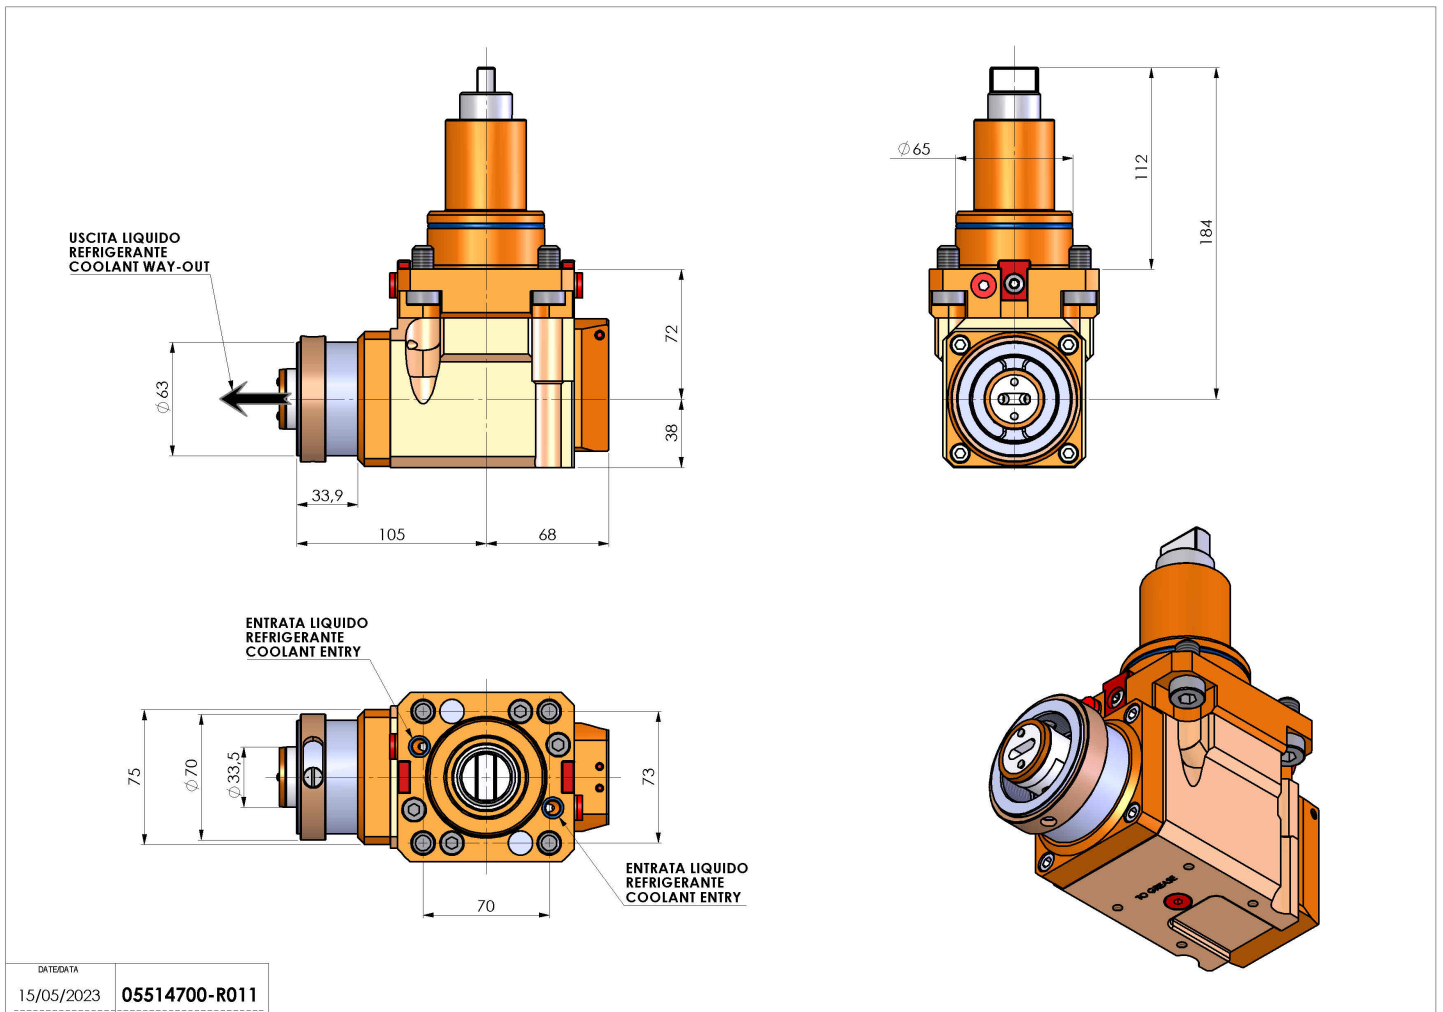

# 05514700 - LT-A BMT65 BD HSK63 LR RF H72

<b>Type</b>	LT-A Tool holder angle 90°
<b>Mounting</b>	BMT 65 BIG DRIVE
<b>Tool output</b>	Quick Change HSK63
<b>Coolant</b>	Internal coolant
<b>Direction of rotation</b>	r1  r2 
<b>Max speed [rpm]</b>	6000
<b>Max torque [Nm]</b>	63
<b>Ratio</b>	1:1
<b>H [mm]</b>	72
<b>H1 [mm]</b>	38
<b>Max pressure [bar]</b>	20
<b>Accessories</b>	N.A.
<b>Notes</b>	N.A.
<b>Mounting tips</b>	N.A.

Always check live tool dimensions on the turret

DATE/DATE: 15/05/2023  
05514700-R011

Subject to technical changes