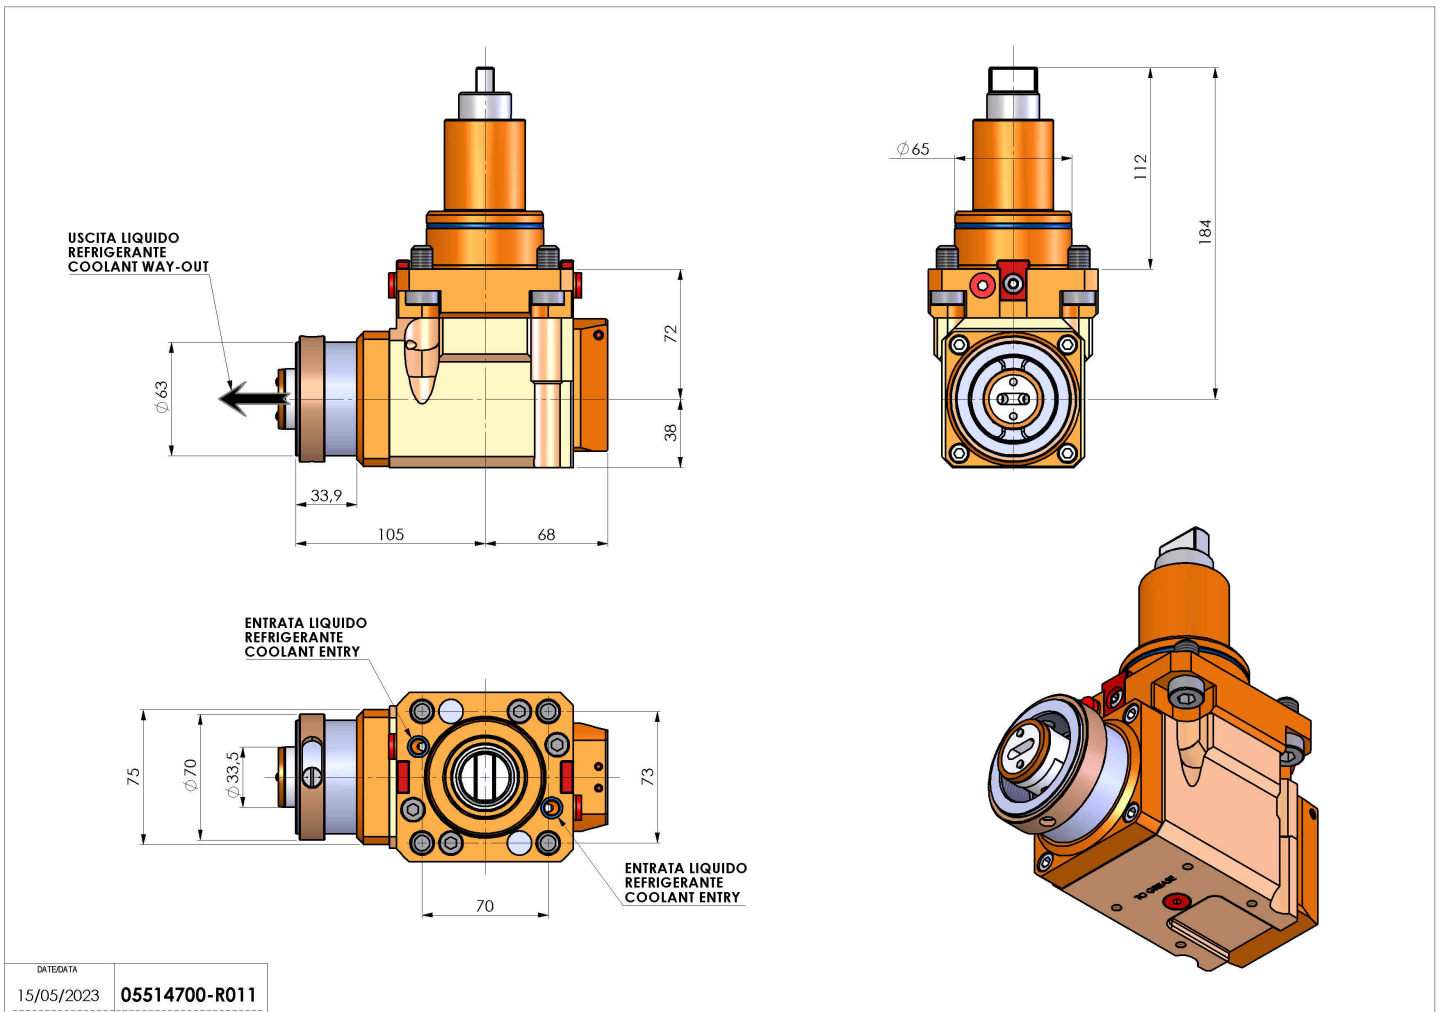

05514700 - LT-A BMT65 BD HSK63 LR RF H72

Type	LT-A Tool holder angle 90°
Mounting	BMT 65 BIG DRIVE
Tool output	Quick Change HSK63
Coolant	Internal coolant
Direction of rotation	r1 ↻ r2 ↻
Max speed [rpm]	6000
Max torque [Nm]	63
Ratio	1:1
H [mm]	72
H1 [mm]	38
Max pressure [bar]	20
Accessories	N.A.
Notes	N.A.
Mounting tips	N.A.

Always check live tool dimensions on the turret

DATE/DATE: 15/05/2023
05514700-R011

Subject to technical changes