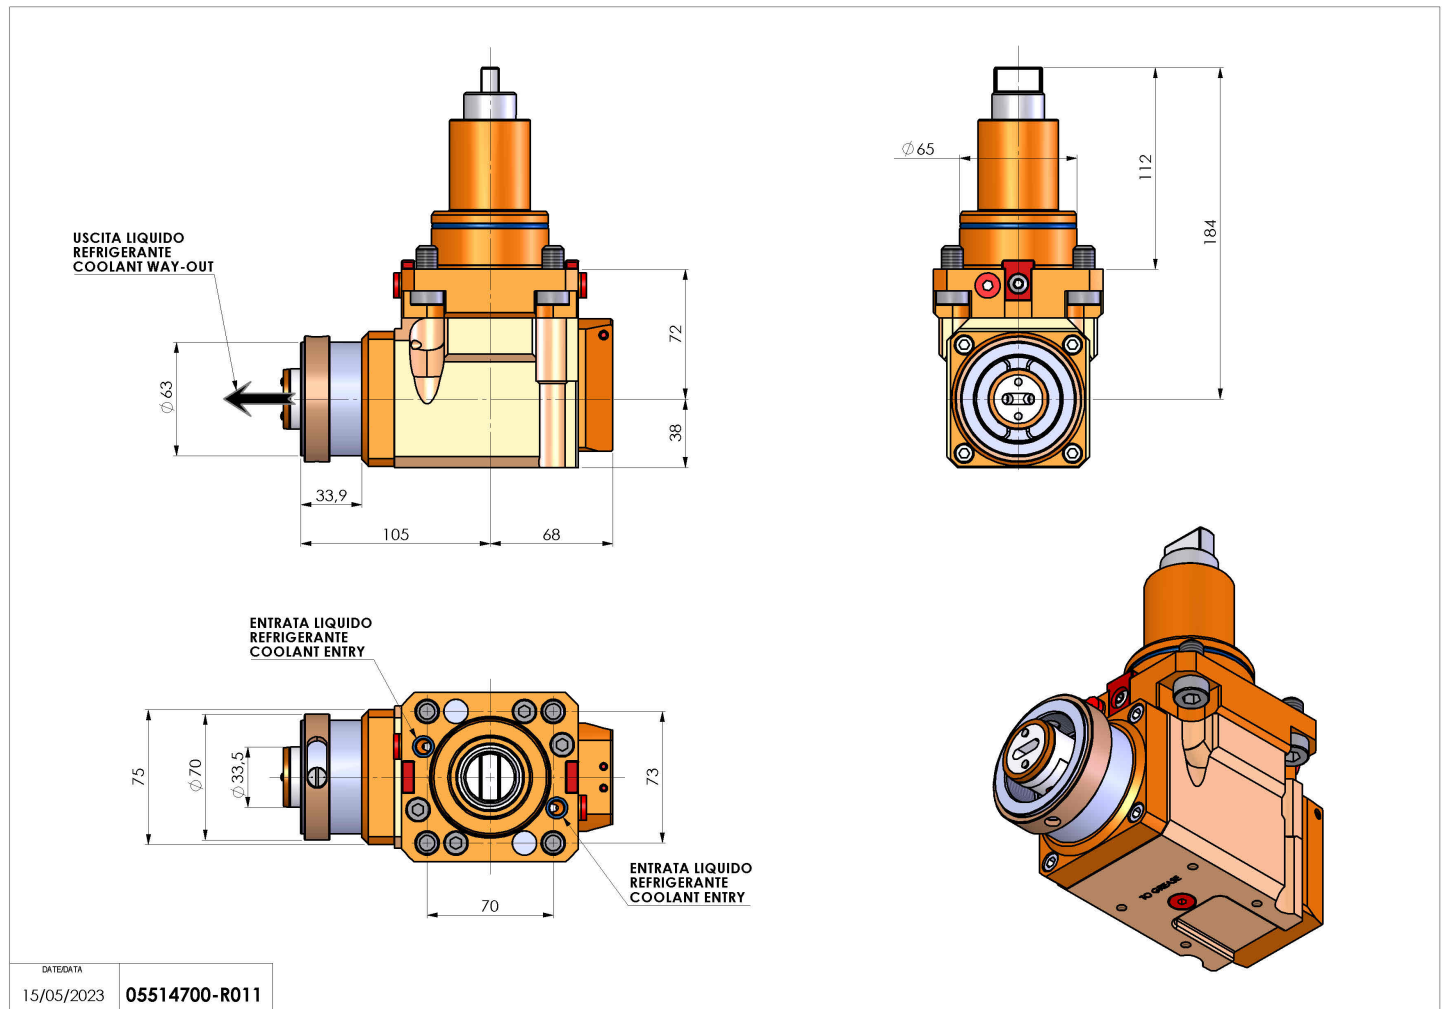

05514700 - LT-A BMT65 BD HSK63 LR RF H72

Type	LT-A Tool holder angle 90°
Mounting	BMT 65 BIG DRIVE
Tool output	Quick Change HSK63
Coolant	Internal coolant
Direction of rotation	r1  r2 
Max speed [rpm]	6000
Max torque [Nm]	63
Ratio	1:1
H [mm]	72
H1 [mm]	38
Max pressure [bar]	20
Accessories	N.A.
Notes	N.A.
Mounting tips	N.A.

Always check live tool dimensions on the turret

DATE/DATE
15/05/2023 05514700-R011

Subject to technical changes