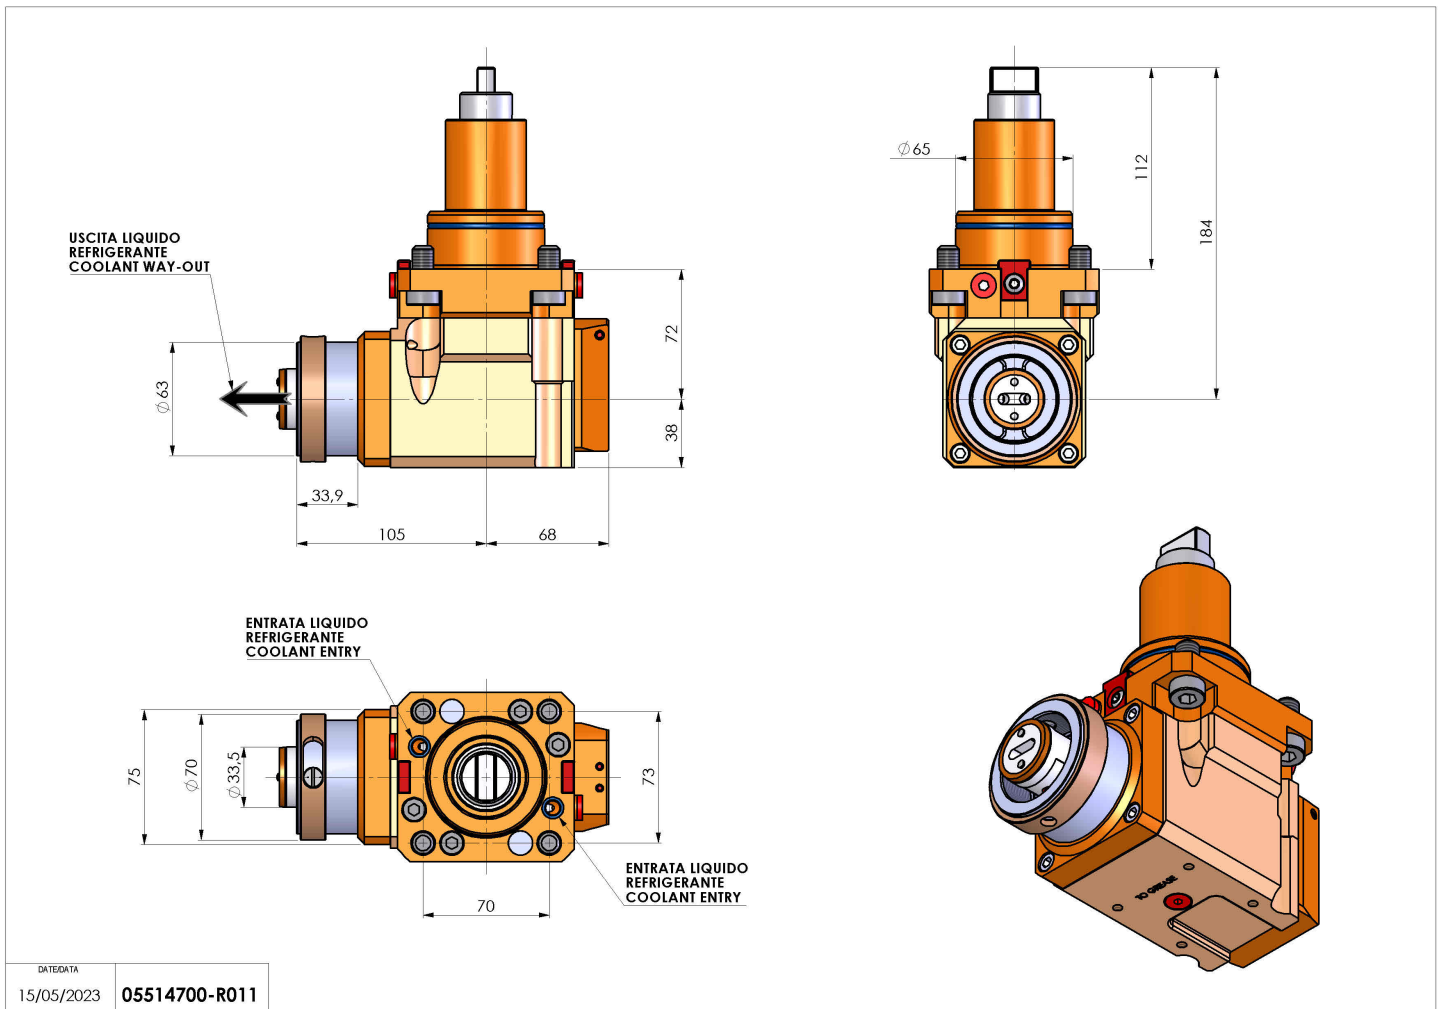

05514700 - LT-A BMT65 BD HSK63 LR RF H72

Type	LT-A Tool holder angle 90°
Mounting	BMT 65 BIG DRIVE
Tool output	Quick Change HSK63
Coolant	Internal coolant
Direction of rotation	r1  r2 
Max speed [rpm]	6000
Max torque [Nm]	63
Ratio	1:1
H [mm]	72
H1 [mm]	38
Max pressure [bar]	20
Accessories	N.A.
Notes	N.A.
Mounting tips	N.A.

Always check live tool dimensions on the turret

DATE/DATE
15/05/2023 05514700-R011

Subject to technical changes