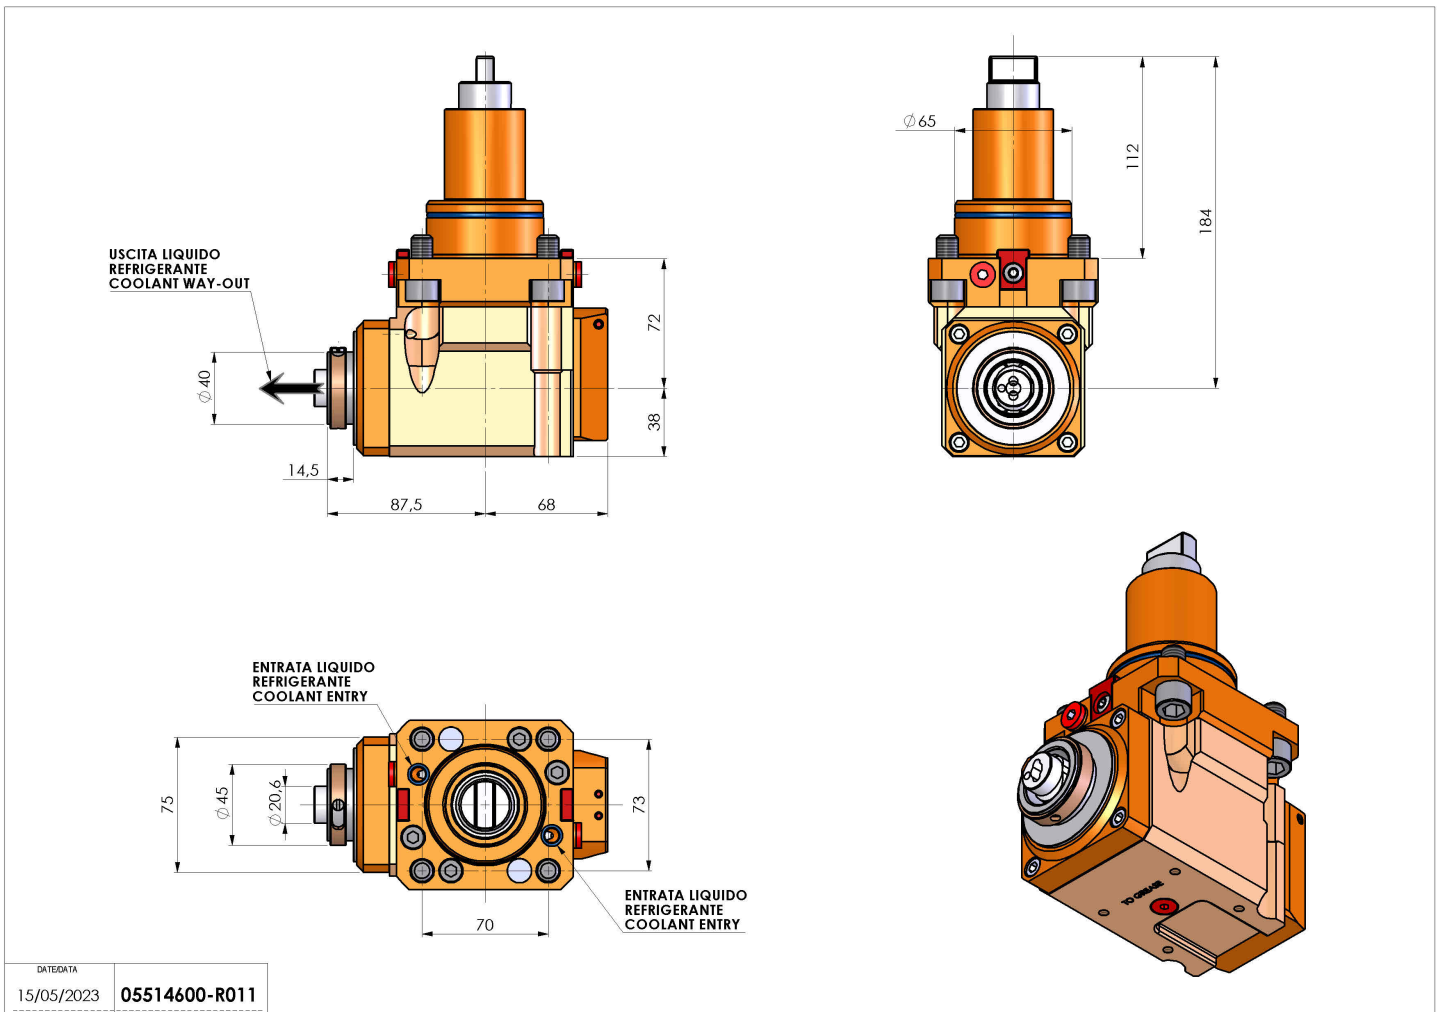

# 05514600 - LT-A BMT65 BD HSK40 LR RF H72

<b>Type</b>	LT-A Tool holder angle 90°
<b>Mounting</b>	BMT 65 BIG DRIVE
<b>Tool output</b>	Quick Change HSK40
<b>Coolant</b>	Internal coolant
<b>Direction of rotation</b>	r1 ↻ r2 ↻
<b>Max speed [rpm]</b>	6000
<b>Max torque [Nm]</b>	63
<b>Ratio</b>	1:1
<b>H [mm]</b>	72
<b>H1 [mm]</b>	38
<b>Max pressure [bar]</b>	20
<b>Accessories</b>	N.A.
<b>Notes</b>	N.A.
<b>Mounting tips</b>	N.A.

Always check live tool dimensions on the turret

DATE/DATE	05514600-R011
15/05/2023	

Subject to technical changes