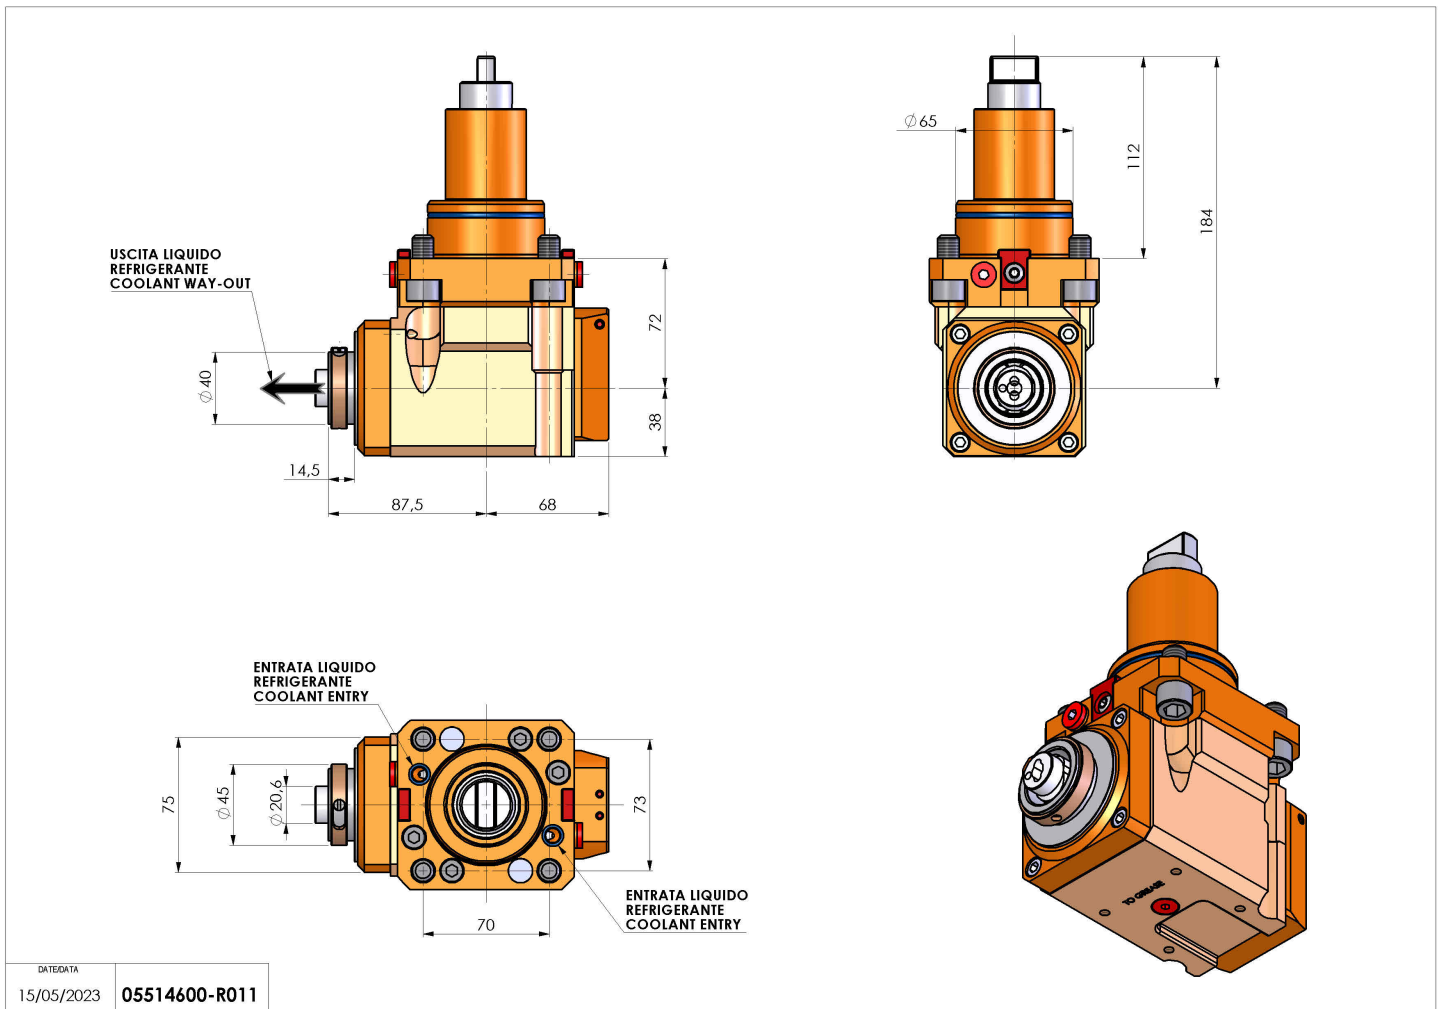

05514600 - LT-A BMT65 BD HSK40 LR RF H72

Type	LT-A Tool holder angle 90°
Mounting	BMT 65 BIG DRIVE
Tool output	Quick Change HSK40
Coolant	Internal coolant
Direction of rotation	r1  r2 
Max speed [rpm]	6000
Max torque [Nm]	63
Ratio	1:1
H [mm]	72
H1 [mm]	38
Max pressure [bar]	20
Accessories	N.A.
Notes	N.A.
Mounting tips	N.A.

Always check live tool dimensions on the turret

DATE/DATE: 15/05/2023 05514600-R011

Subject to technical changes