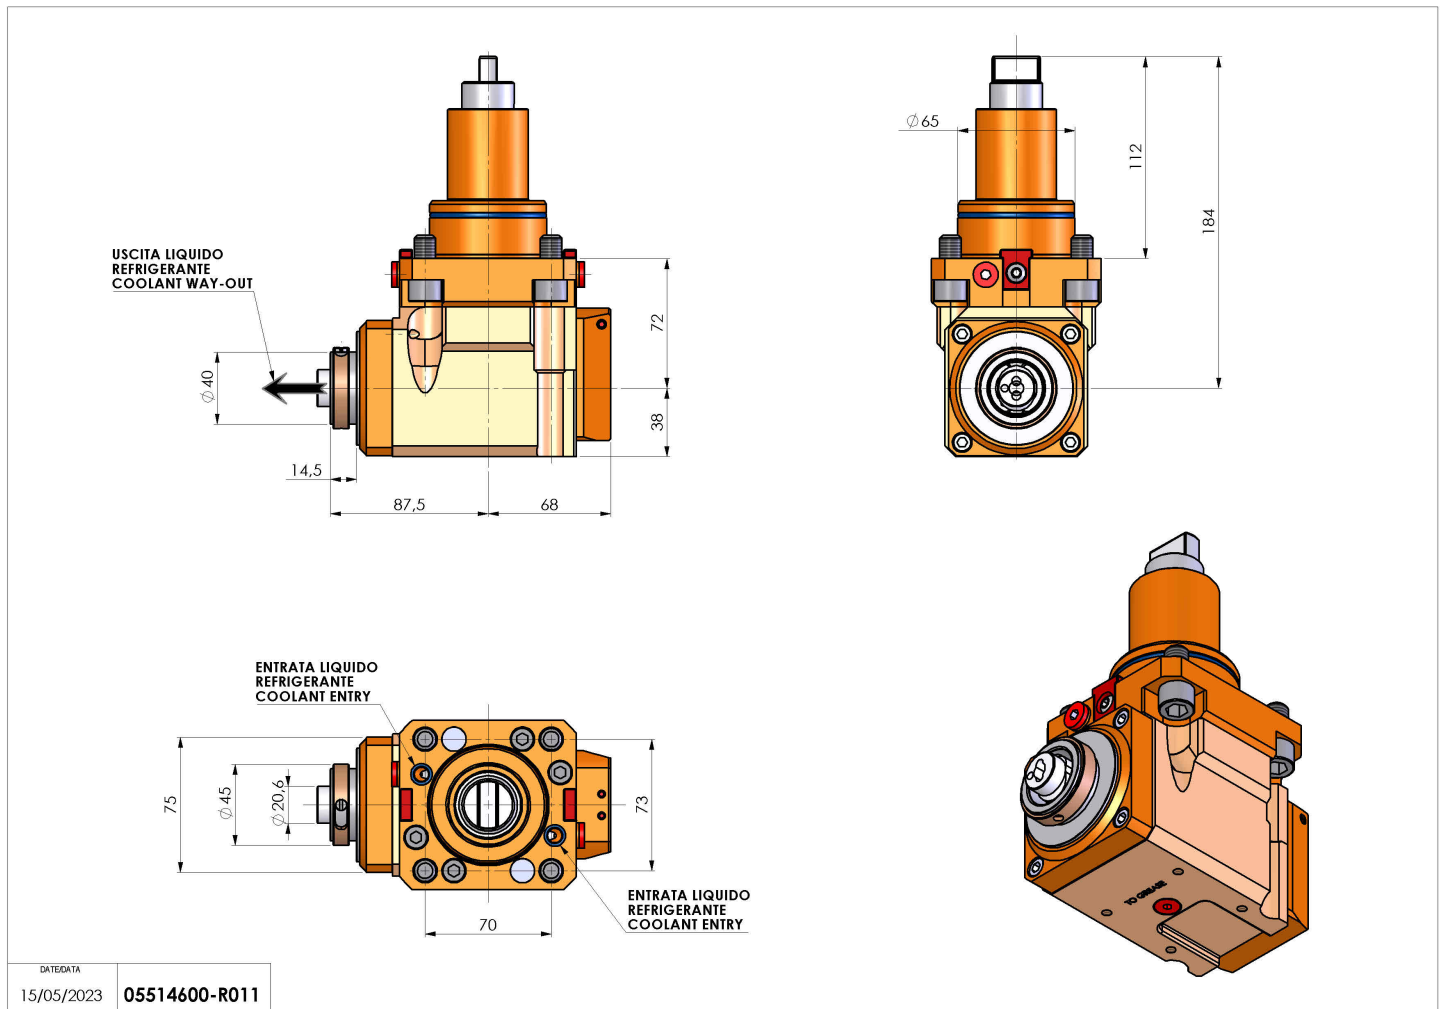

05514600 - LT-A BMT65 BD HSK40 LR RF H72

Type	LT-A Tool holder angle 90°
Mounting	BMT 65 BIG DRIVE
Tool output	Quick Change HSK40
Coolant	Internal coolant
Direction of rotation	r1  r2 
Max speed [rpm]	6000
Max torque [Nm]	63
Ratio	1:1
H [mm]	72
H1 [mm]	38
Max pressure [bar]	20
Accessories	N.A.
Notes	N.A.
Mounting tips	N.A.

Always check live tool dimensions on the turret

DATE/DATE: 15/05/2023 05514600-R011

Subject to technical changes