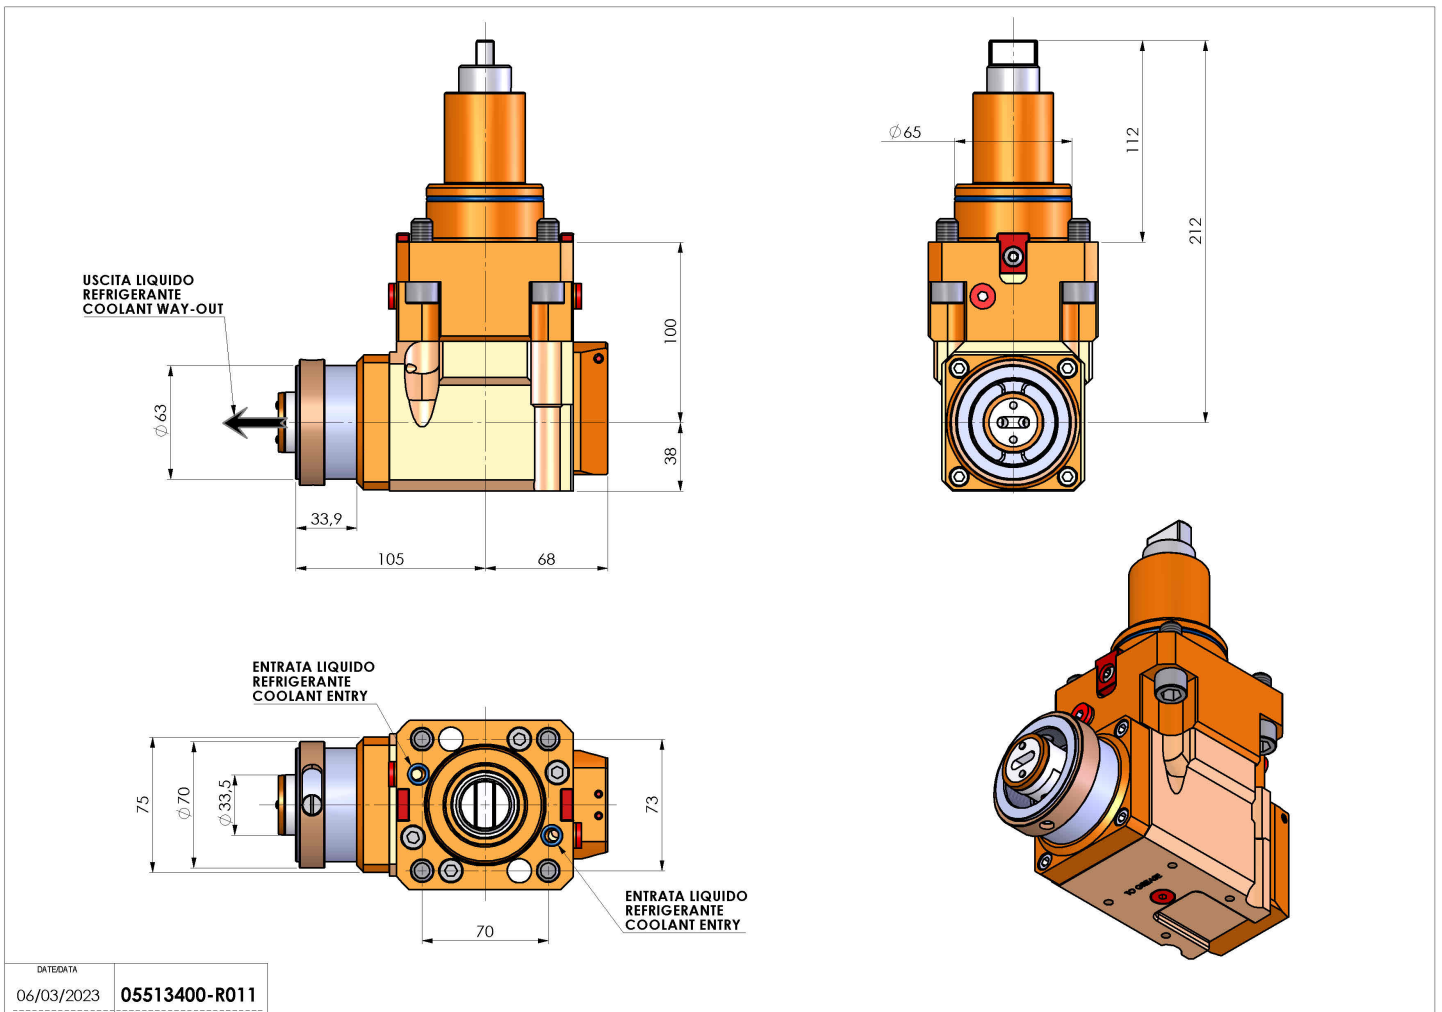

# 05513400 - LT-A BMT65 BD HSK63 LR RF H100

<b>Type</b>	LT-A Tool holder angle 90°
<b>Mounting</b>	BMT 65 BIG DRIVE
<b>Tool output</b>	Quick Change HSK63
<b>Coolant</b>	Internal coolant
<b>Direction of rotation</b>	r1 ↻ r2 ↻
<b>Max speed [rpm]</b>	6000
<b>Max torque [Nm]</b>	63
<b>Ratio</b>	1:1
<b>H [mm]</b>	100
<b>H1 [mm]</b>	38
<b>Max pressure [bar]</b>	20
<b>Accessories</b>	N.A.
<b>Notes</b>	N.A.
<b>Mounting tips</b>	N.A.

Always check live tool dimensions on the turret

DATE/DATE: 06/03/2023 05513400-R011

Subject to technical changes