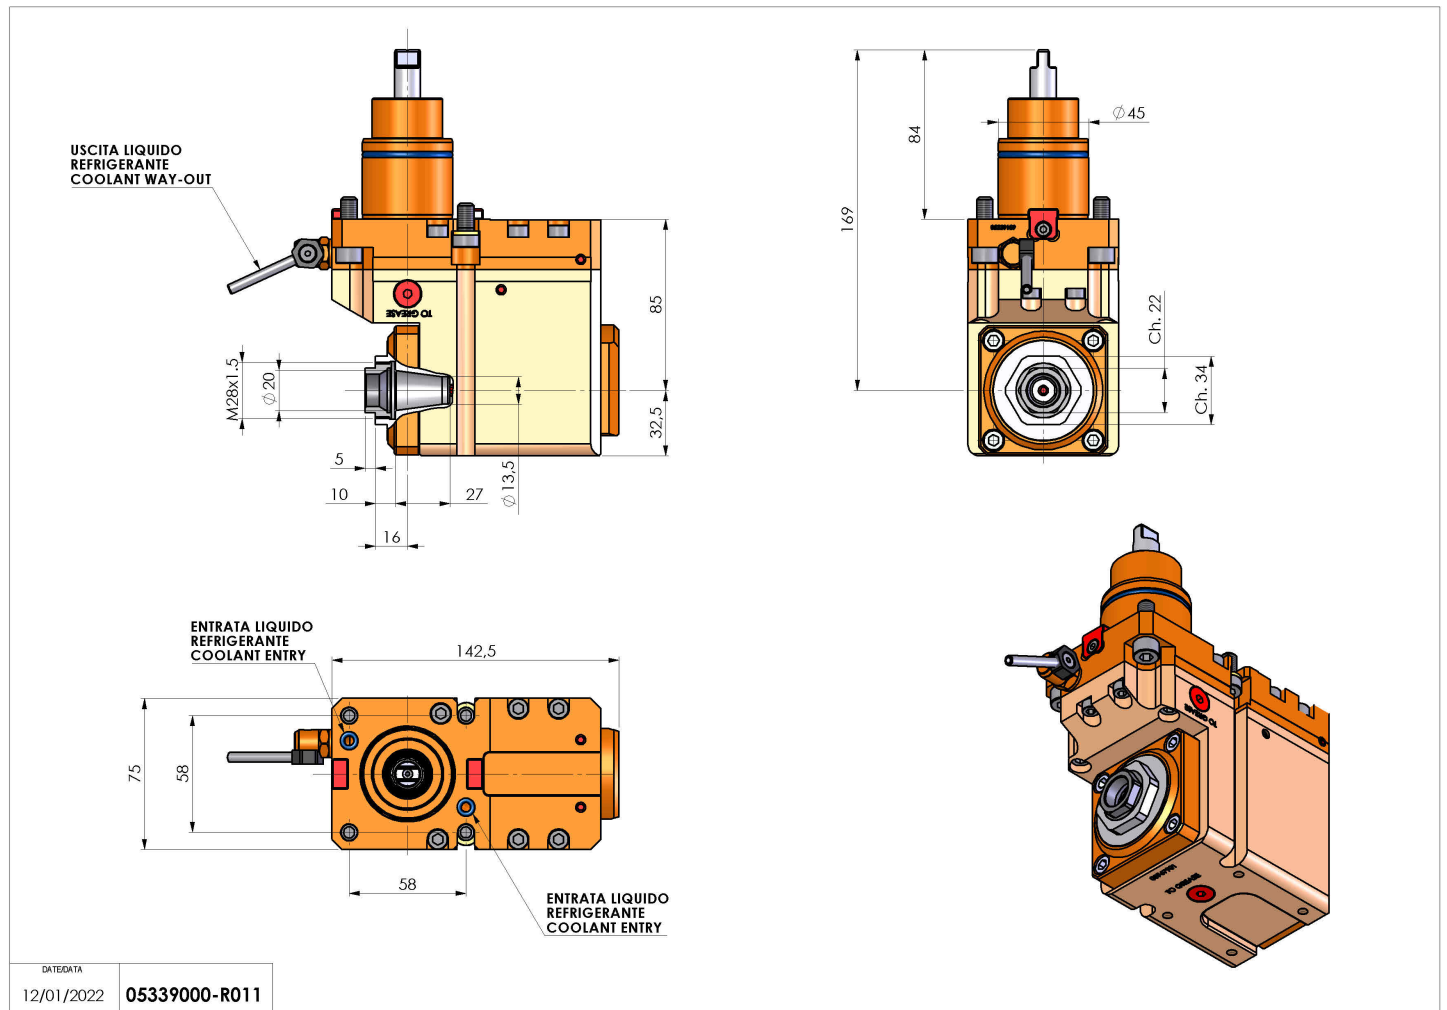

05339000 - LT-A BMT45 ER20F OFS-16 LR 1:1 H85

Type	LT-A OFS Tool holder offset angle 90°
Mounting	BMT 45
Tool output	Collet nut ER 20 F - internal nut
Coolant	External coolant
Direction of rotation	r1  r2 
Max speed [rpm]	6000
Max torque [Nm]	25
Ratio	1:1
H [mm]	85
H1 [mm]	32.5
Accessories	N.A.
Notes	N.A.
Mounting tips	N.A.

Always check live tool dimensions on the turret

DATE/DATE 12/01/2022 05339000-R011

Subject to technical changes