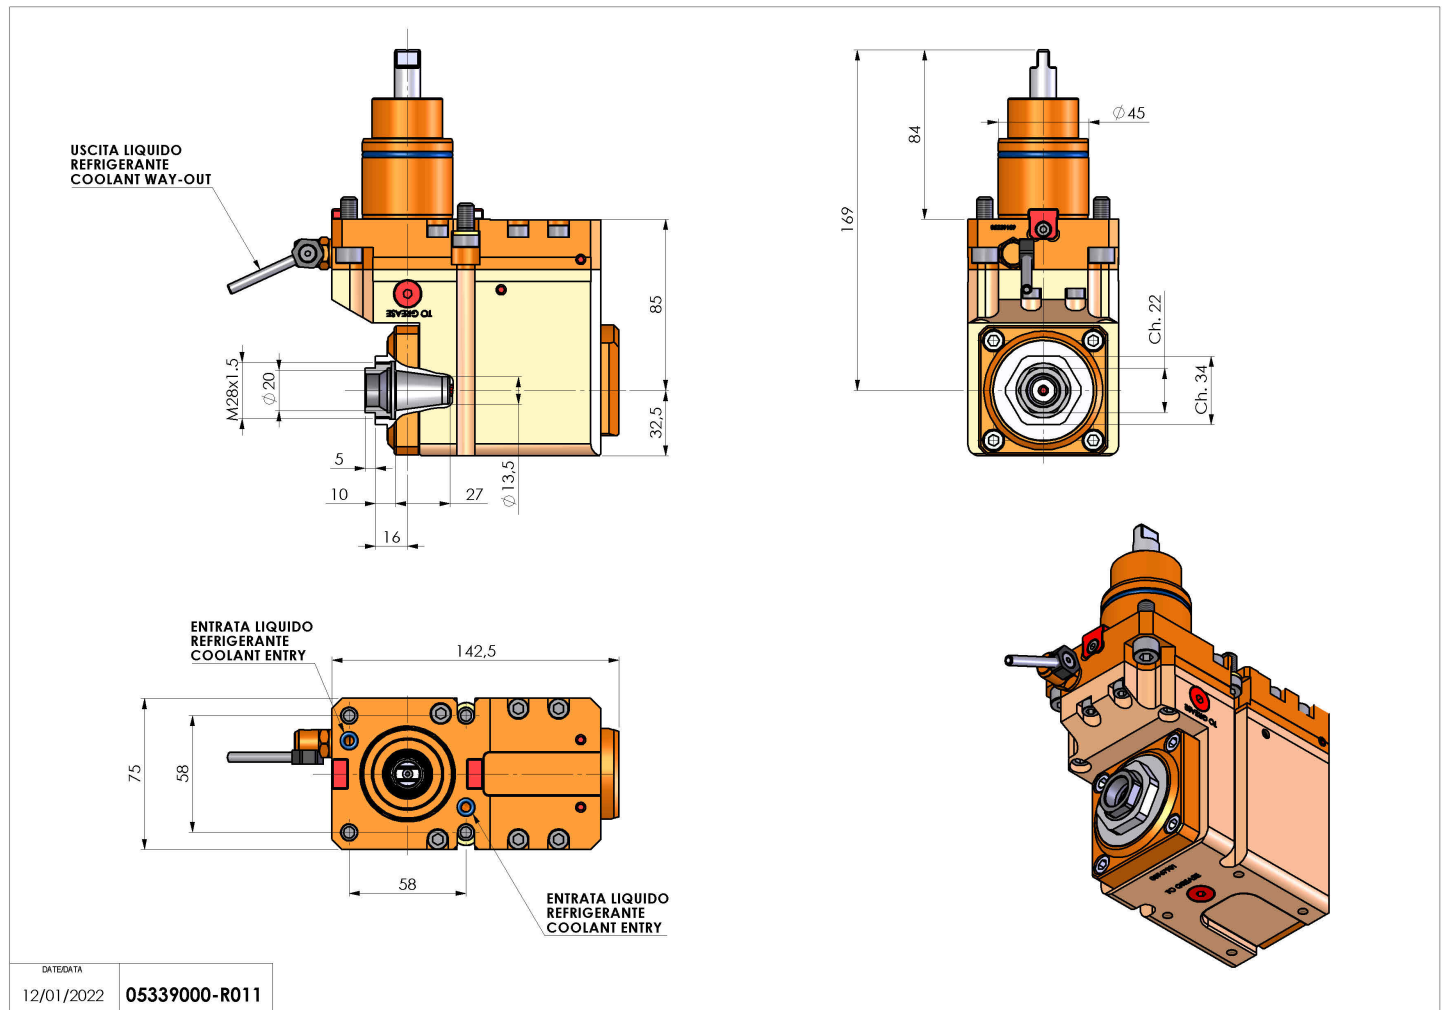

05339000 - LT-A BMT45 ER20F OFS-16 LR 1:1 H85

Type	LT-A OFS Tool holder offset angle 90°
Mounting	BMT 45
Tool output	Collet nut ER 20 F - internal nut
Coolant	External coolant
Direction of rotation	r1  r2 
Max speed [rpm]	6000
Max torque [Nm]	25
Ratio	1:1
H [mm]	85
H1 [mm]	32.5
Accessories	N.A.
Notes	N.A.
Mounting tips	N.A.

Always check live tool dimensions on the turret

DATE/DATE
12/01/2022 05339000-R011

Subject to technical changes