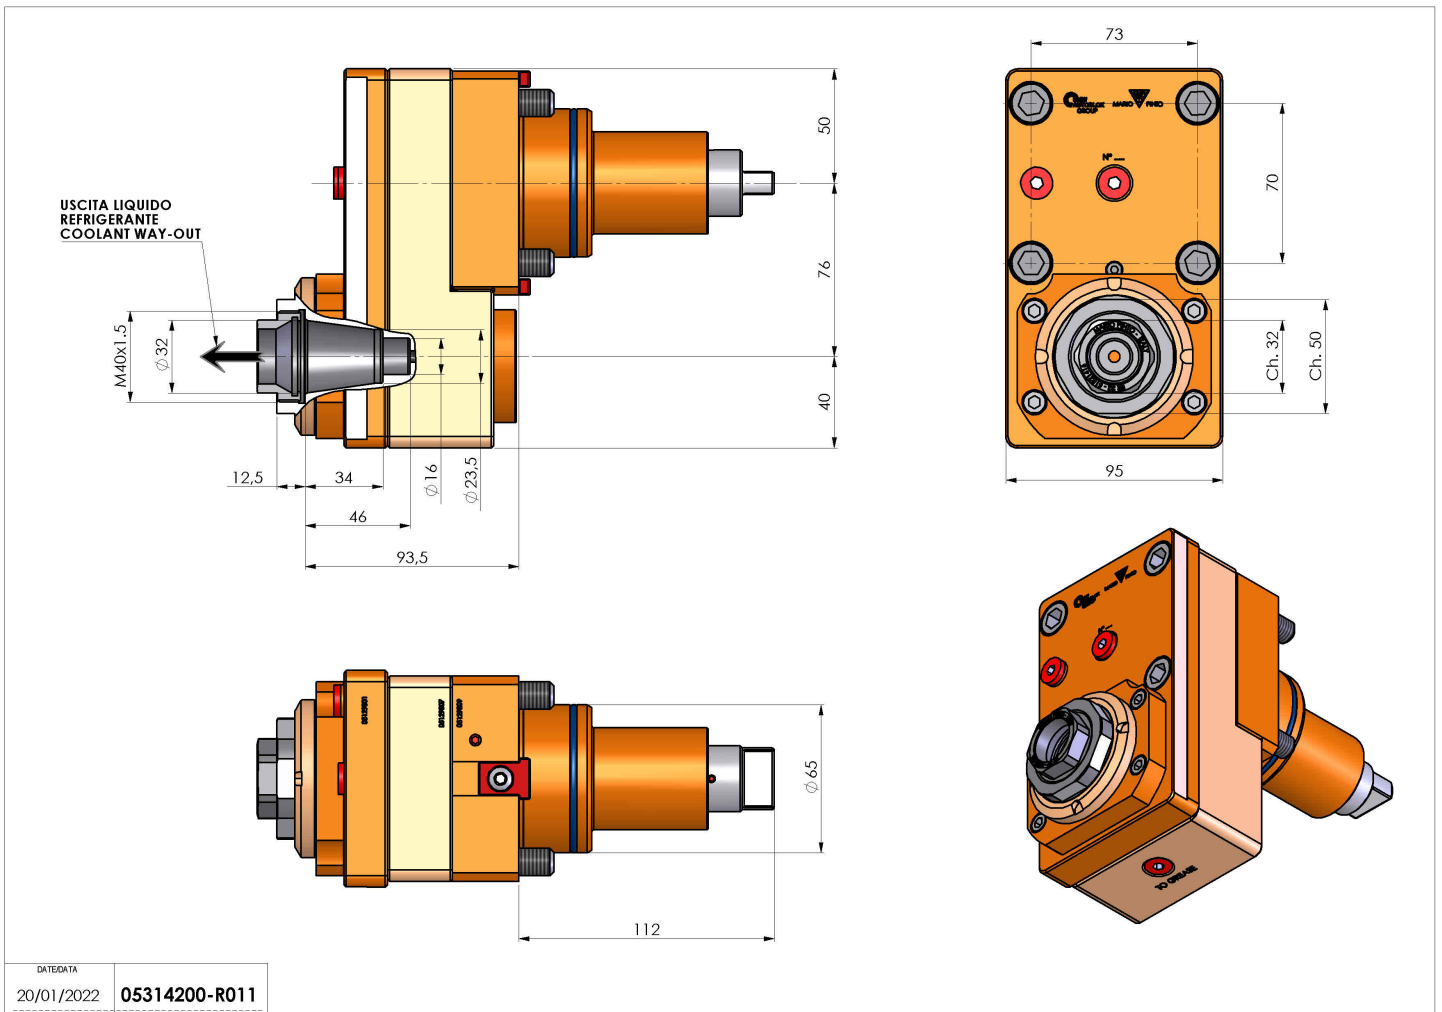

# 05314200 - LT-S BMT65 BD ER32F OFS76 RF LR H106

<b>Type</b>	LT-S OFS Tool holder straight offset
<b>Mounting</b>	BMT 65 BIG DRIVE
<b>Tool output</b>	Collet nut ER 32 F - internal nut
<b>Coolant</b>	Internal coolant
<b>Offset [mm]</b>	76
<b>Direction of rotation</b>	r1  r2
<b>Max speed [rpm]</b>	6000
<b>Max torque [Nm]</b>	63
<b>Ratio</b>	1:1
<b>H [mm]</b>	106
<b>Max pressure [bar]</b>	20
<b>Accessories</b>	N.A.
<b>Notes</b>	N.A.
<b>Mounting tips</b>	N.A.

Always check live tool dimensions on the turret

DATE/DATE	05314200-R011
20/01/2022	

Subject to technical changes