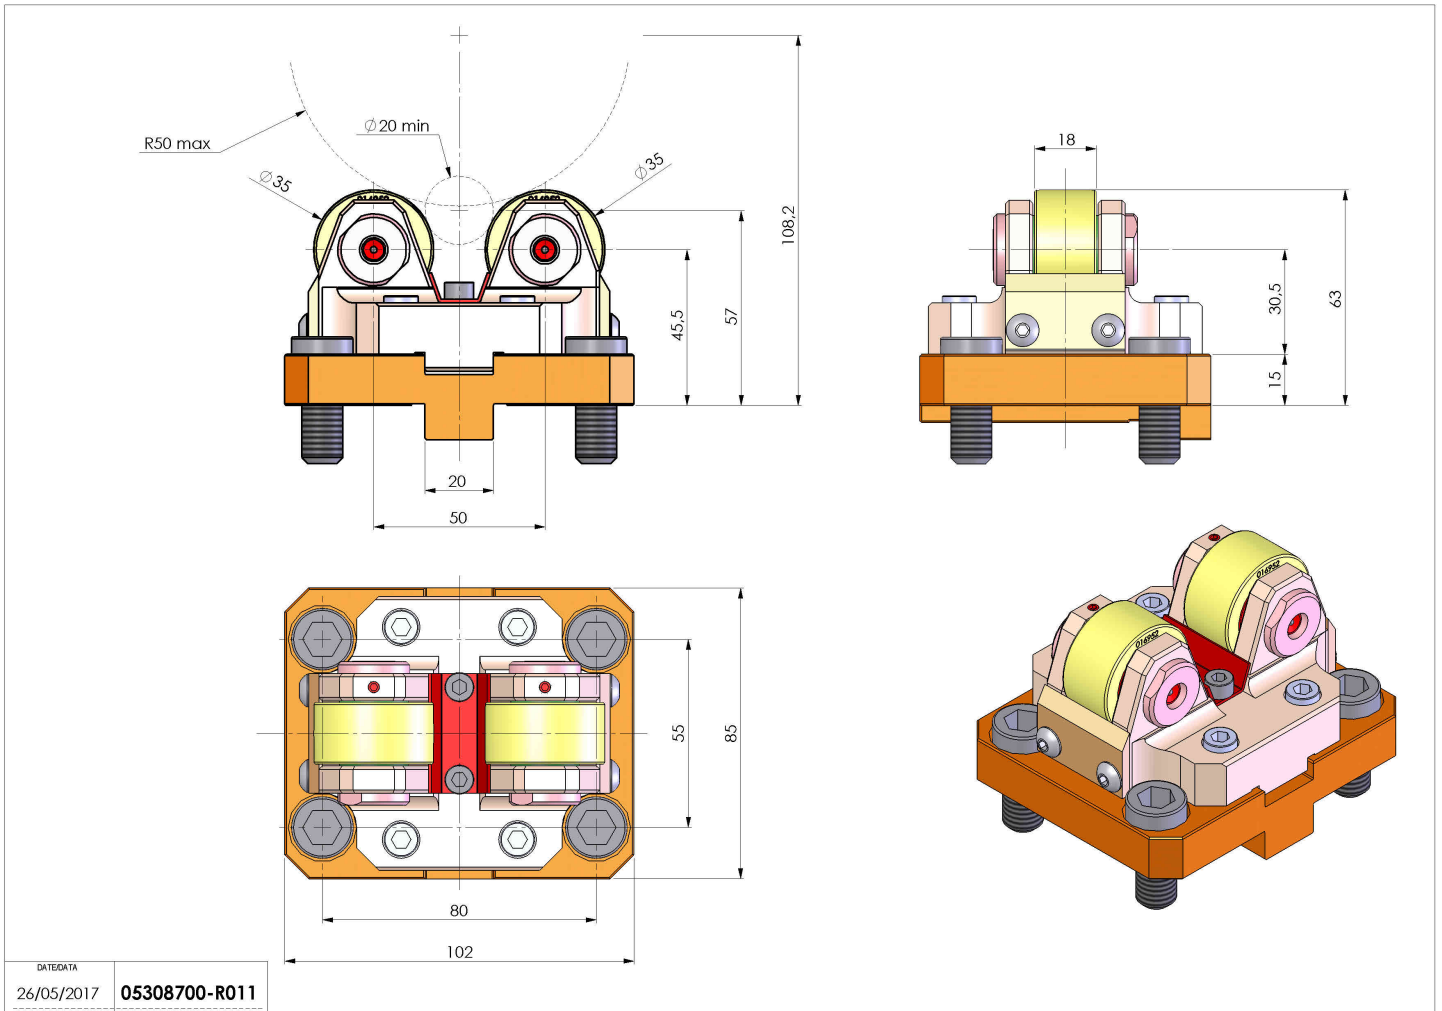

05308700 - SUPP ALB AX 20-100 PUMA TL

Type	SHAFT SUPPORT Shaft support
Mounting	SPECIAL FIXING ATTACK
Tool output	Shaft support Ø20-Ø100
Coolant	N.A.
H [mm]	45,5
Ø Min [mm]	20
Ø Max [mm]	100
Accessories	N.A.
Notes	N.A.
Mounting tips	Lower turret

Always check live tool dimensions on the turret

Subject to technical changes