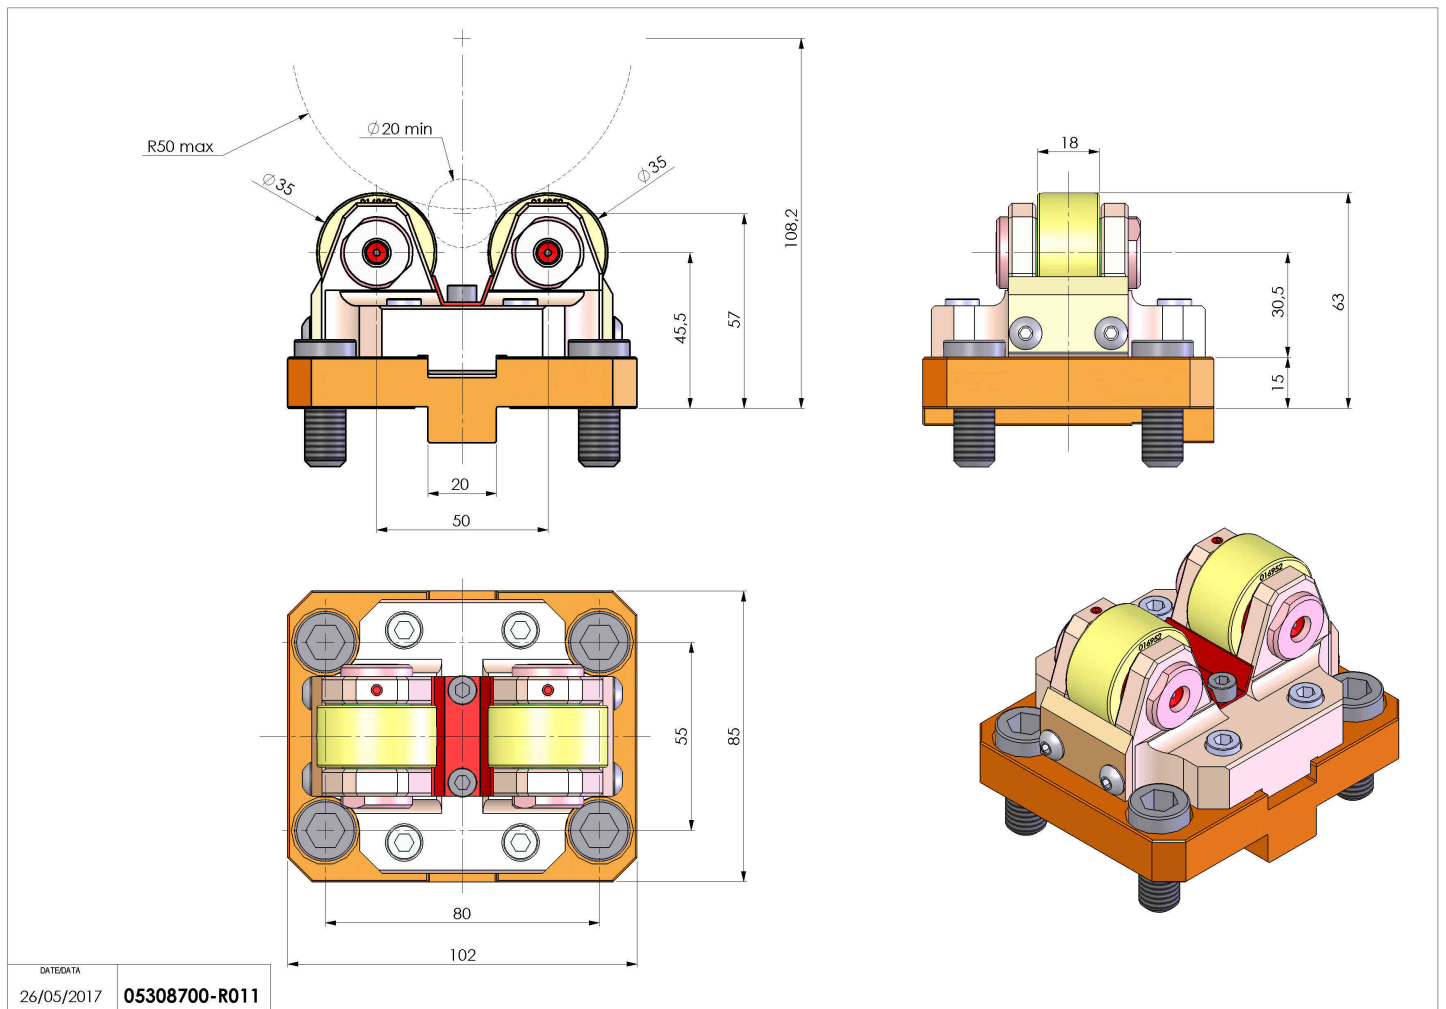

## 05308700 - SUPP ALB AX 20-100 PUMA TL

<b>Type</b>	SHAFT SUPPORT Shaft support
<b>Mounting</b>	SPECIAL FIXING ATTACK
<b>Tool output</b>	Shaft support Ø20-Ø100
<b>Coolant</b>	N.A.
<b>H [mm]</b>	45,5
<b>Ø Min [mm]</b>	20
<b>Ø Max [mm]</b>	100
<b>Accessories</b>	N.A.
<b>Notes</b>	N.A.
<b>Mounting tips</b>	Lower turret

Always check live tool dimensions on the turret

Subject to technical changes