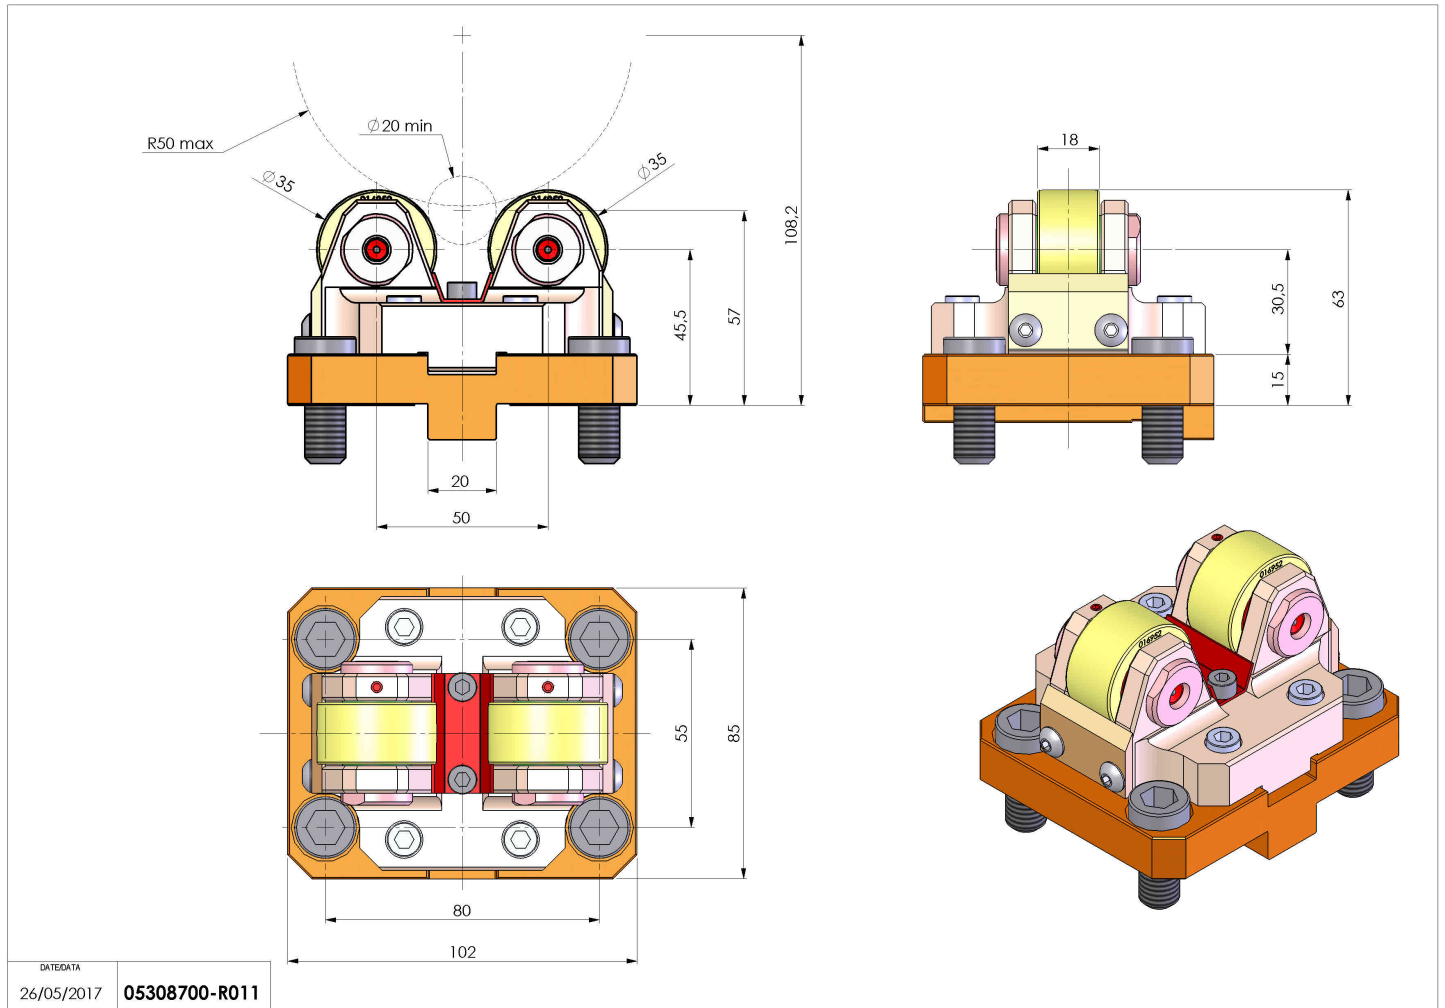

# 05308700 - SUPP ALB AX 20-100 PUMA TL

<b>Type</b>	SHAFT SUPPORT Shaft support
<b>Mounting</b>	SPECIAL FIXING ATTACK
<b>Tool output</b>	Shaft support Ø20-Ø100
<b>Coolant</b>	N.A.
<b>H [mm]</b>	45,5
<b>Ø Min [mm]</b>	20
<b>Ø Max [mm]</b>	100
<b>Accessories</b>	N.A.
<b>Notes</b>	N.A.
<b>Mounting tips</b>	Lower turret

Always check live tool dimensions on the turret

Subject to technical changes