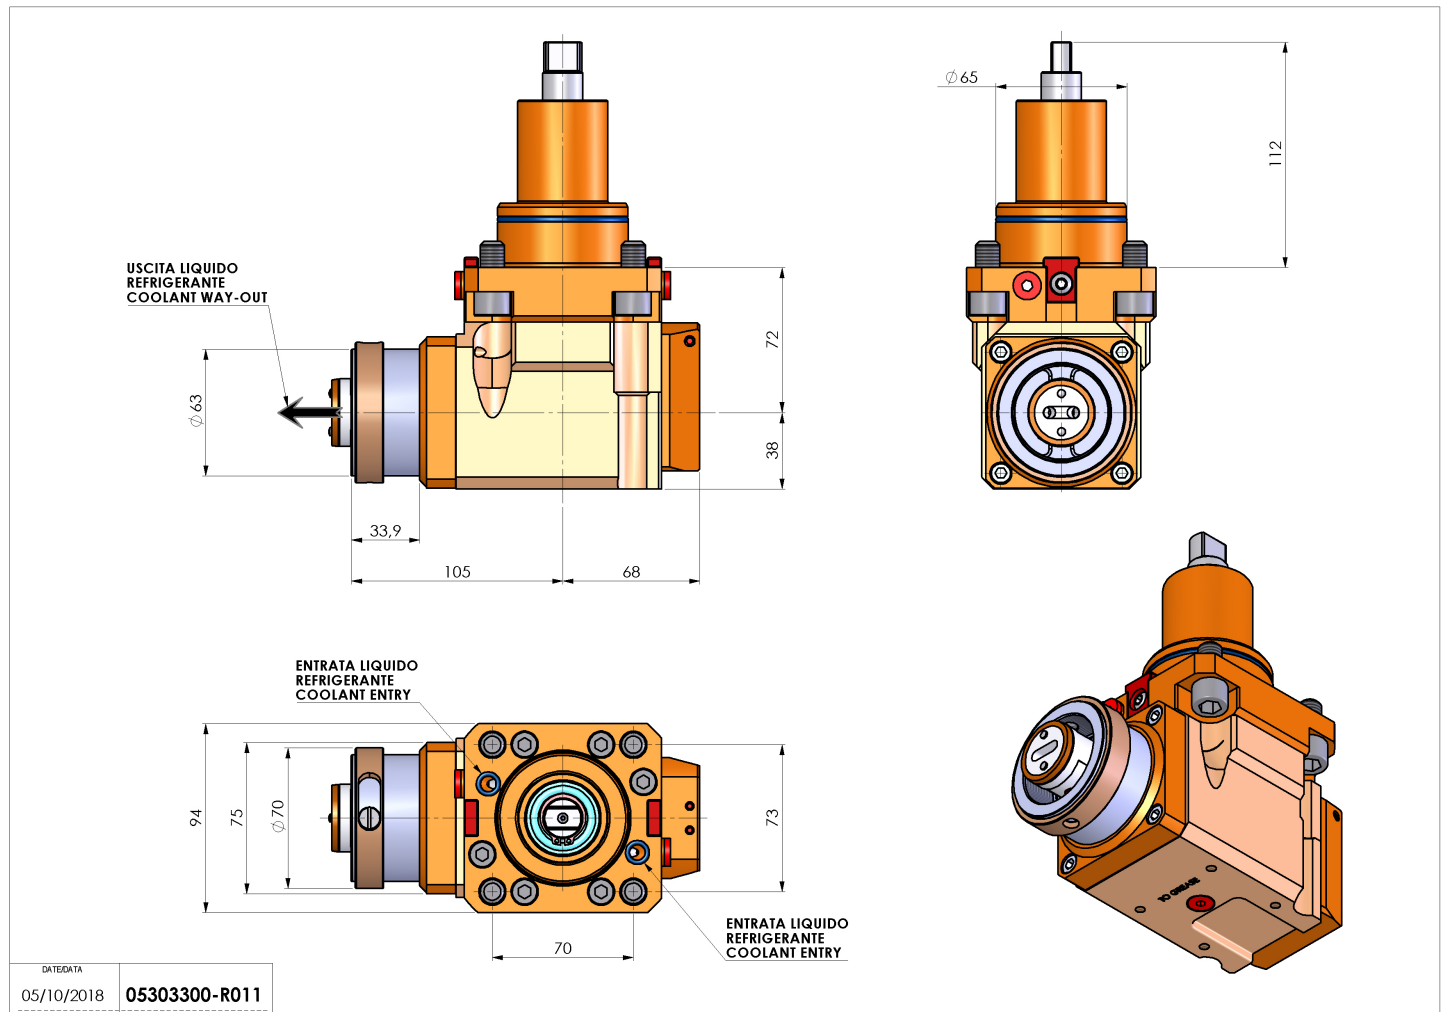

05303300 - LT-A BMT65 HSK63 LR RF H72

Type	LT-A Tool holder angle 90°
Mounting	BMT 65
Tool output	Quick Change HSK63
Coolant	Internal coolant
Direction of rotation	r1 ↻ r2 ↻
Max speed [rpm]	6000
Max torque [Nm]	63
Ratio	1:1
H [mm]	72
H1 [mm]	38
Max pressure [bar]	20
Accessories	N.A.
Notes	N.A.
Mounting tips	N.A.

Always check live tool dimensions on the turret

DATE/DATE 05/10/2018 05303300-R011

Subject to technical changes