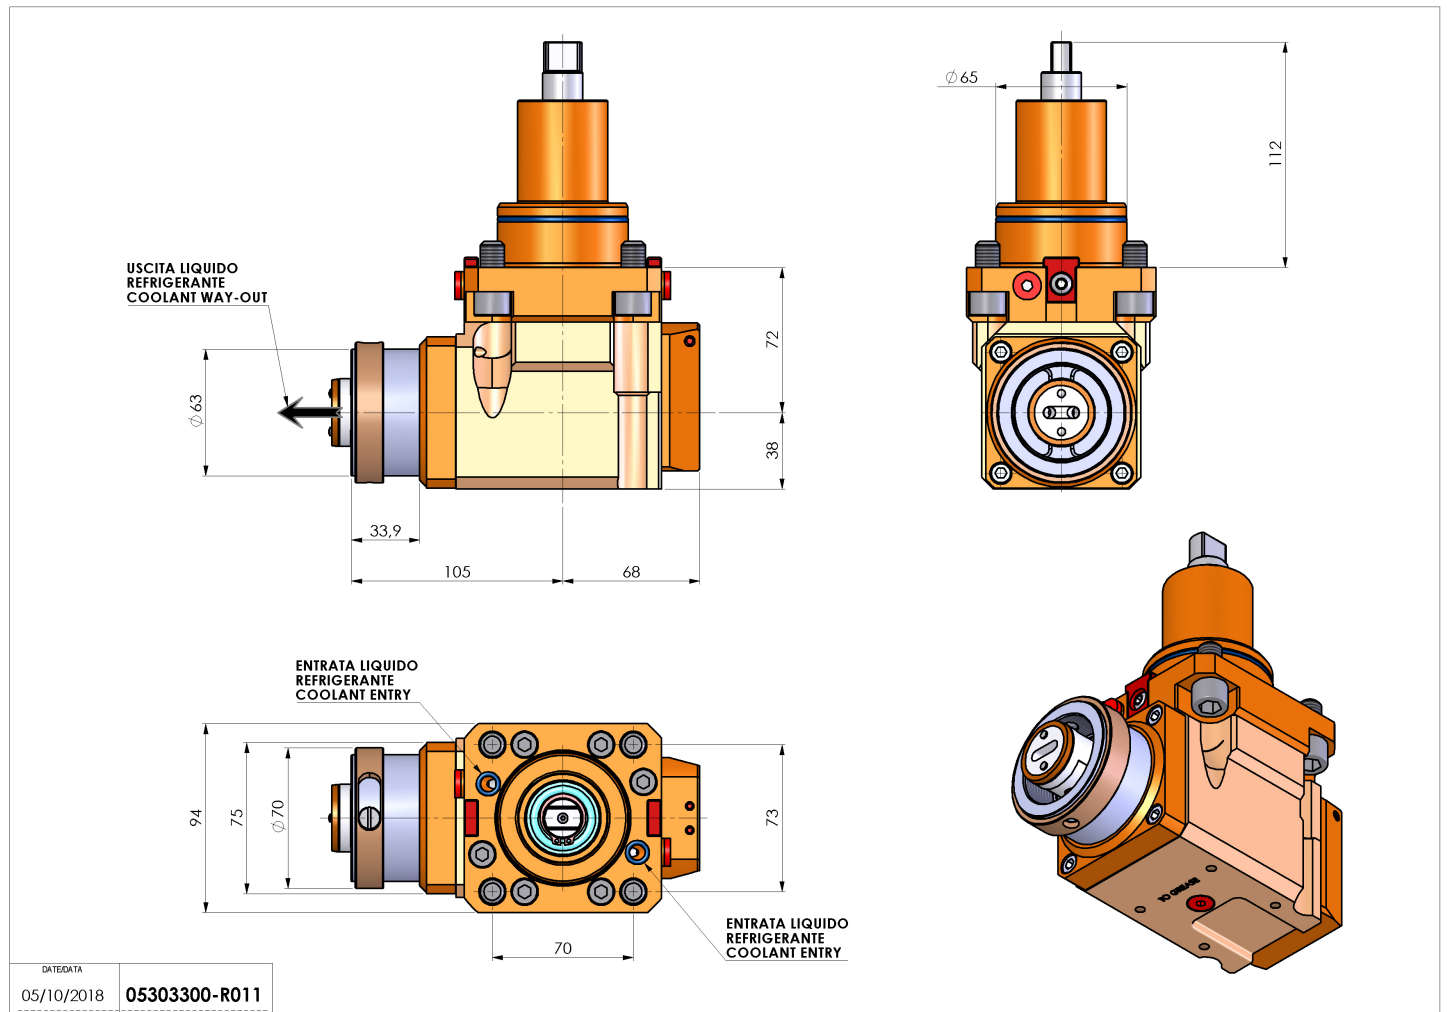

05303300 - LT-A BMT65 HSK63 LR RF H72

Type	LT-A Tool holder angle 90°
Mounting	BMT 65
Tool output	Quick Change HSK63
Coolant	Internal coolant
Direction of rotation	r1 ↻ r2 ↻
Max speed [rpm]	6000
Max torque [Nm]	63
Ratio	1:1
H [mm]	72
H1 [mm]	38
Max pressure [bar]	20
Accessories	N.A.
Notes	N.A.
Mounting tips	N.A.

Always check live tool dimensions on the turret

DATE/DATE
05/10/2018 05303300-R011

Subject to technical changes