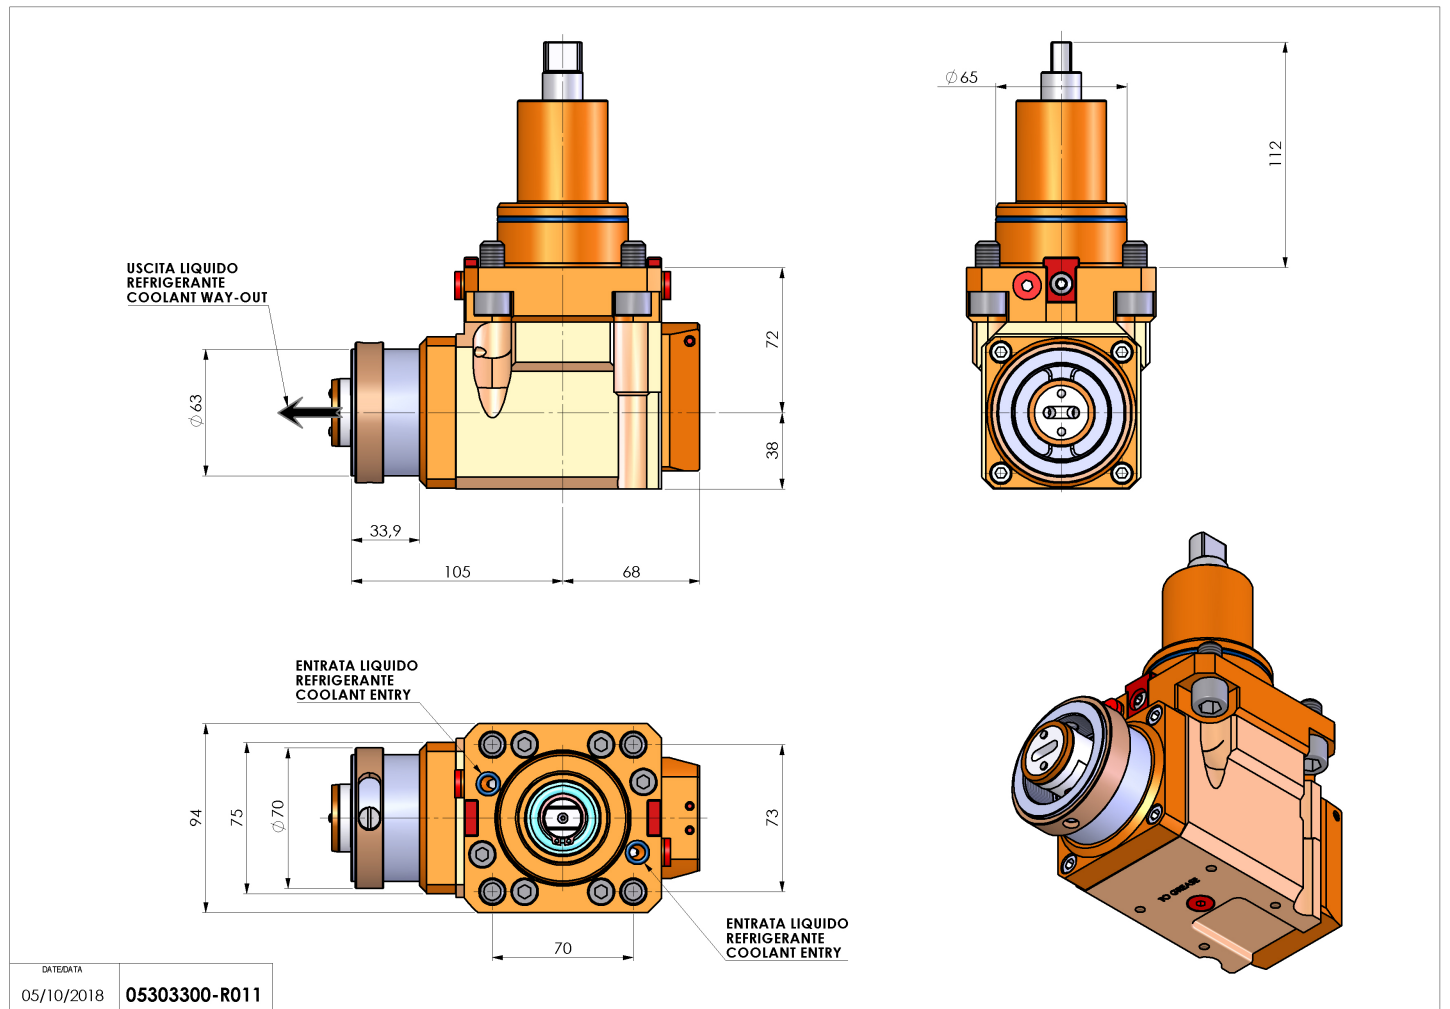

## 05303300 - LT-A BMT65 HSK63 LR RF H72

Type	LT-A Tool holder angle 90°
Mounting	BMT 65
Tool output	Quick Change HSK63
Coolant	Internal coolant
Direction of rotation	r1 ↻ r2 ↻
Max speed [rpm]	6000
Max torque [Nm]	63
Ratio	1:1
H [mm]	72
H1 [mm]	38
Max pressure [bar]	20
Accessories	N.A.
Notes	N.A.
Mounting tips	N.A.

Always check live tool dimensions on the turret

DATE/DATE  
05/10/2018 05303300-R011

Subject to technical changes