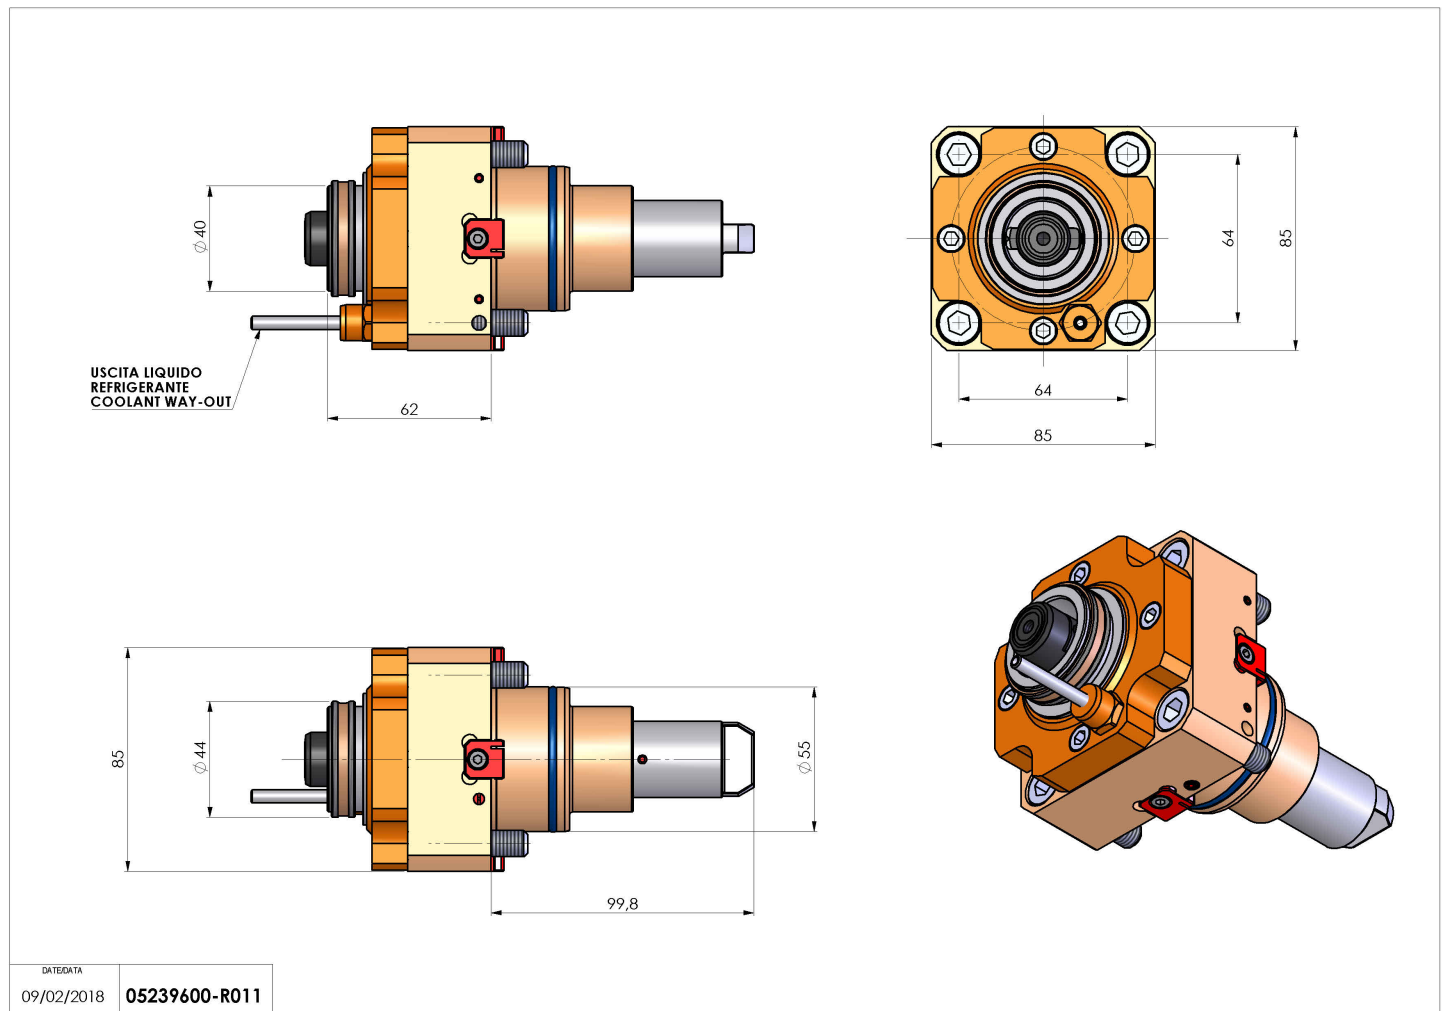

## 05239600 - LT-S BMT55EM4 HSK40 H62

<b>Type</b>	LT-S Tool holder straight
<b>Mounting</b>	BMT 55 EM
<b>Tool output</b>	Quick Change HSK40
<b>Coolant</b>	External coolant
<b>Direction of rotation</b>	r1  r2 
<b>Max speed [rpm]</b>	6000
<b>Max torque [Nm]</b>	60
<b>Ratio</b>	1:1
<b>H [mm]</b>	62
<b>Accessories</b>	N.A.
<b>Notes</b>	N.A.
<b>Mounting tips</b>	N.A.

Always check live tool dimensions on the turret

DATE/DATE  
09/02/2018 05239600-R011

Subject to technical changes