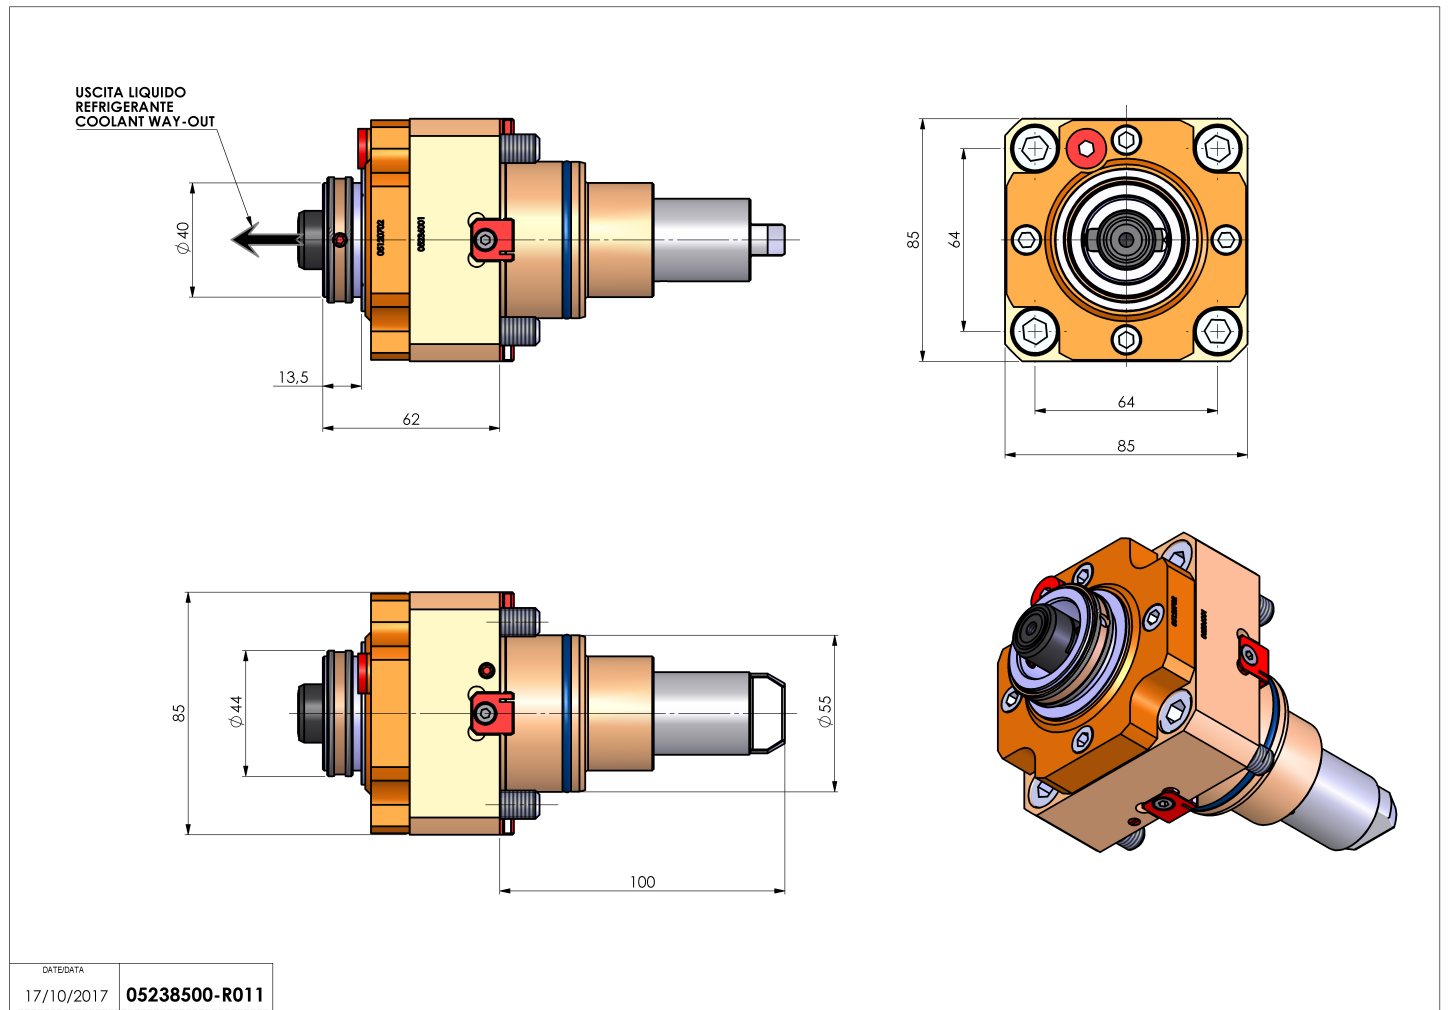

05238500 - LT-S BMT55EM4 HSK40 RF H62

Type	LT-S Tool holder straight
Mounting	BMT 55 EM
Tool output	Quick Change HSK40
Coolant	Internal coolant
Direction of rotation	r1 ↻ r2 ↻
Max speed [rpm]	6000
Max torque [Nm]	60
Ratio	1:1
H [mm]	62
Max pressure [bar]	20
Accessories	N.A.
Notes	N.A.
Mounting tips	N.A.

Always check live tool dimensions on the turret

Subject to technical changes

DATE/DATA
17/10/2017 05238500-R011