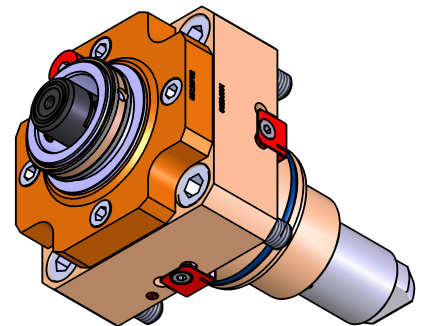

05238500 - LT-S BMT55EM4 HSK40 RF H62

Type	LT-S Tool holder straight
Mounting	BMT 55 EM
Tool output	Quick Change HSK40
Coolant	Internal coolant
Direction of rotation	r1 ↻ r2 ↻
Max speed [rpm]	6000
Max torque [Nm]	60
Ratio	1:1
H [mm]	62
Max pressure [bar]	20
Accessories	N.A.
Notes	N.A.
Mounting tips	N.A.

Always check live tool dimensions on the turret

Subject to technical changes

DATE/DATA
17/10/2017 05238500-R011