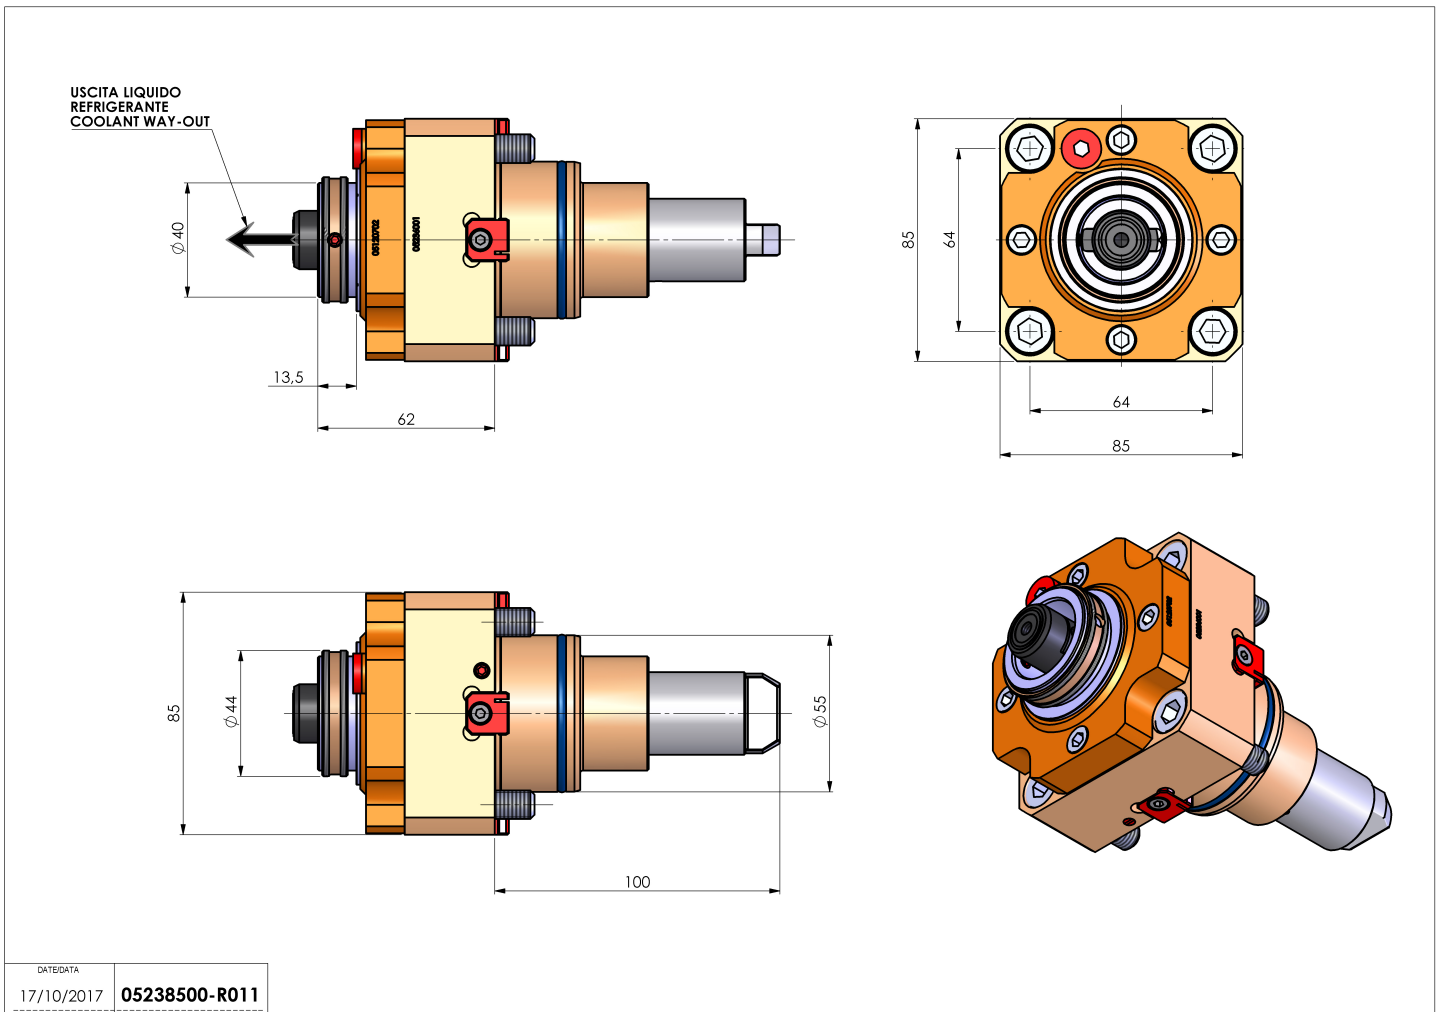

# 05238500 - LT-S BMT55EM4 HSK40 RF H62

Type	LT-S Tool holder straight
Mounting	BMT 55 EM
Tool output	Quick Change HSK40
Coolant	Internal coolant
Direction of rotation	r1 ↻ r2 ↻
Max speed [rpm]	6000
Max torque [Nm]	60
Ratio	1:1
H [mm]	62
Max pressure [bar]	20
Accessories	N.A.
Notes	N.A.
Mounting tips	N.A.

Always check live tool dimensions on the turret

DATE/DATA	05238500-R011
17/10/2017	

Subject to technical changes