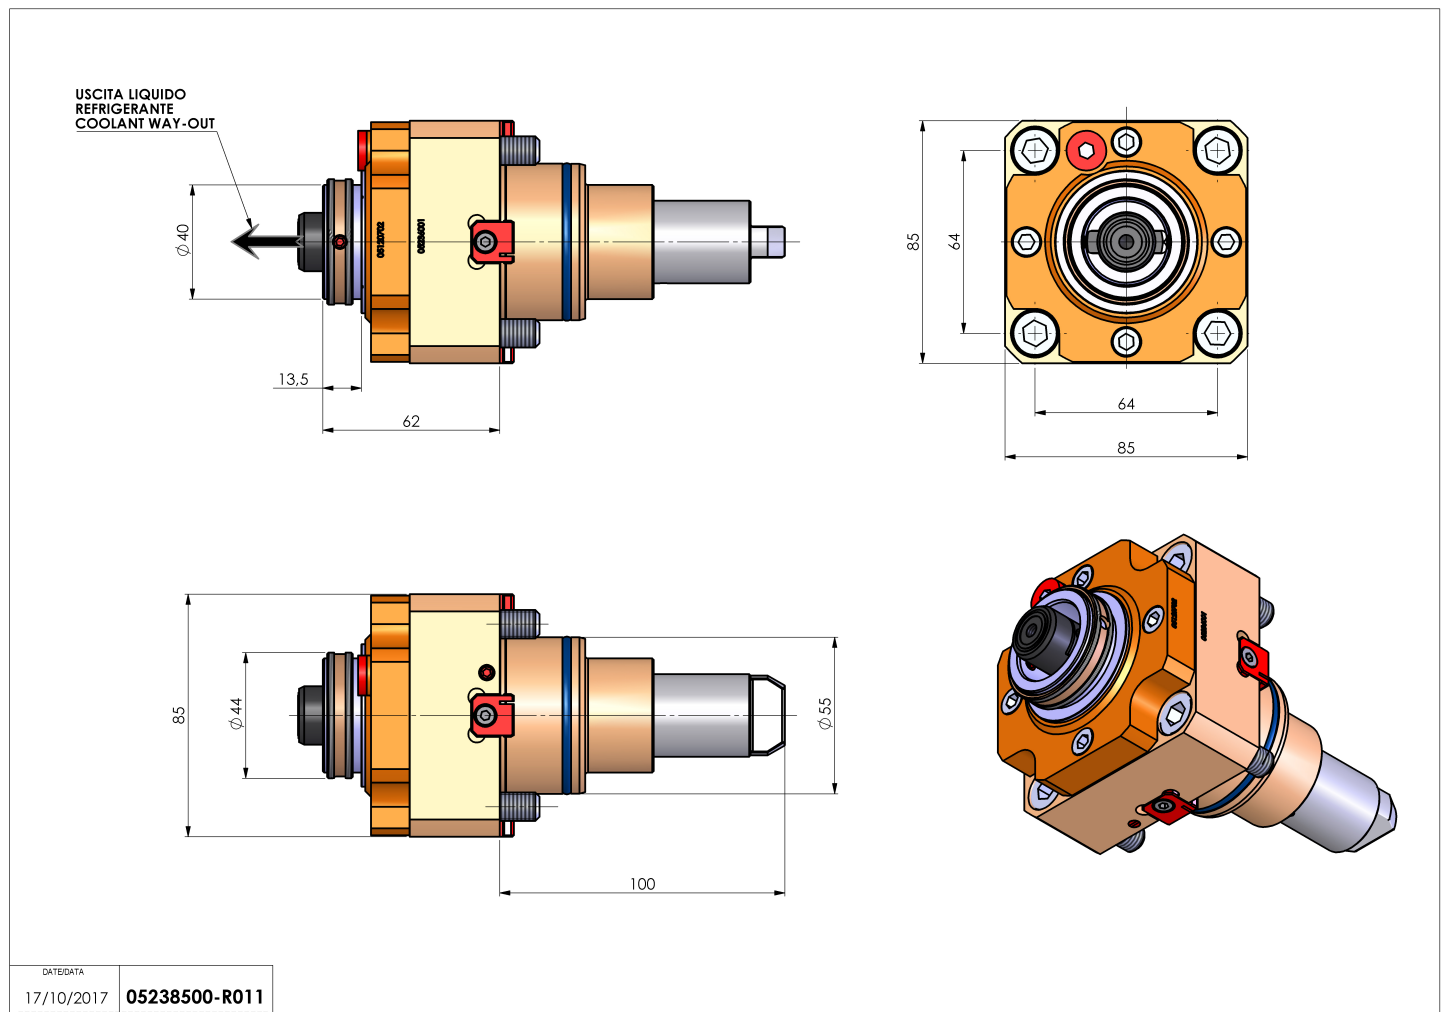

# 05238500 - LT-S BMT55EM4 HSK40 RF H62

Type	LT-S Tool holder straight
Mounting	BMT 55 EM
Tool output	Quick Change HSK40
Coolant	Internal coolant
Direction of rotation	r1 ↻ r2 ↻
Max speed [rpm]	6000
Max torque [Nm]	60
Ratio	1:1
H [mm]	62
Max pressure [bar]	20
Accessories	N.A.
Notes	N.A.
Mounting tips	N.A.

Always check live tool dimensions on the turret

DATE/DATA	05238500-R011
17/10/2017	

Subject to technical changes