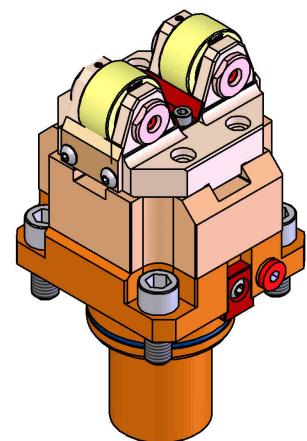

05129600 - SUPP ALB AX 20-100 BMT65

Type	SHAFT SUPPORT Shaft support
Mounting	BMT 65
Tool output	Shaft support Ø20-Ø100
Coolant	N.A.
H [mm]	106,8
Ø Min [mm]	20
Ø Max [mm]	100
Accessories	N.A.
Notes	N.A.
Mounting tips	Lower turret

Always check live tool dimensions on the turret

Subject to technical changes