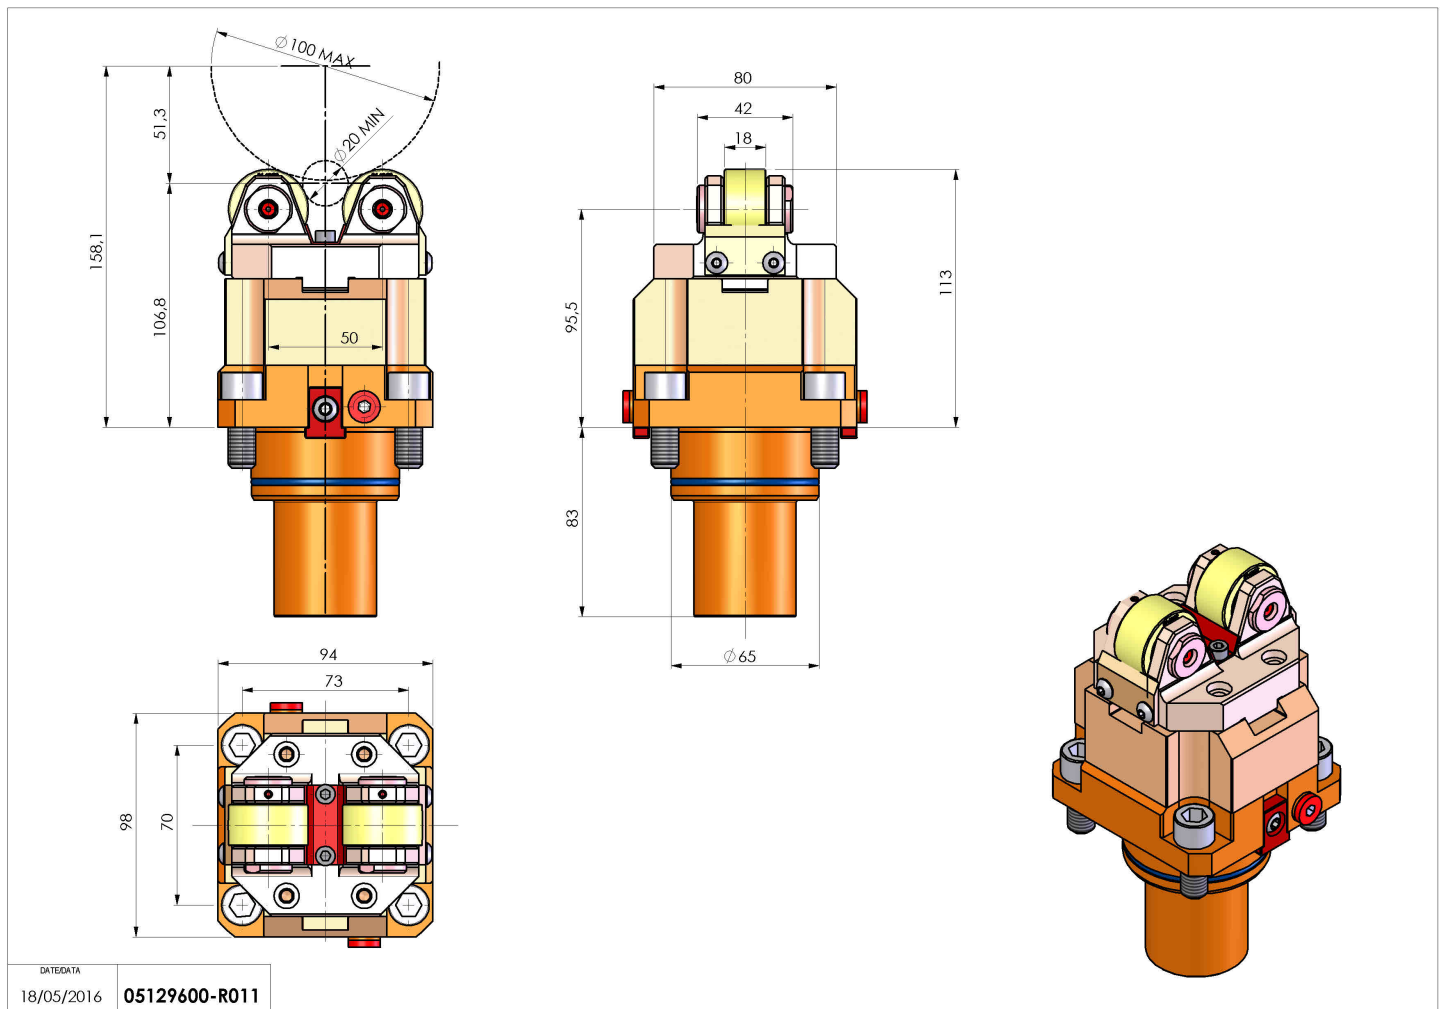

05129600 - SUPP ALB AX 20-100 BMT65

Type	SHAFT SUPPORT Shaft support
Mounting	BMT 65
Tool output	Shaft support Ø20-Ø100
Coolant	N.A.
H [mm]	106,8
Ø Min [mm]	20
Ø Max [mm]	100
Accessories	N.A.
Notes	N.A.
Mounting tips	Lower turret

Always check live tool dimensions on the turret

Subject to technical changes