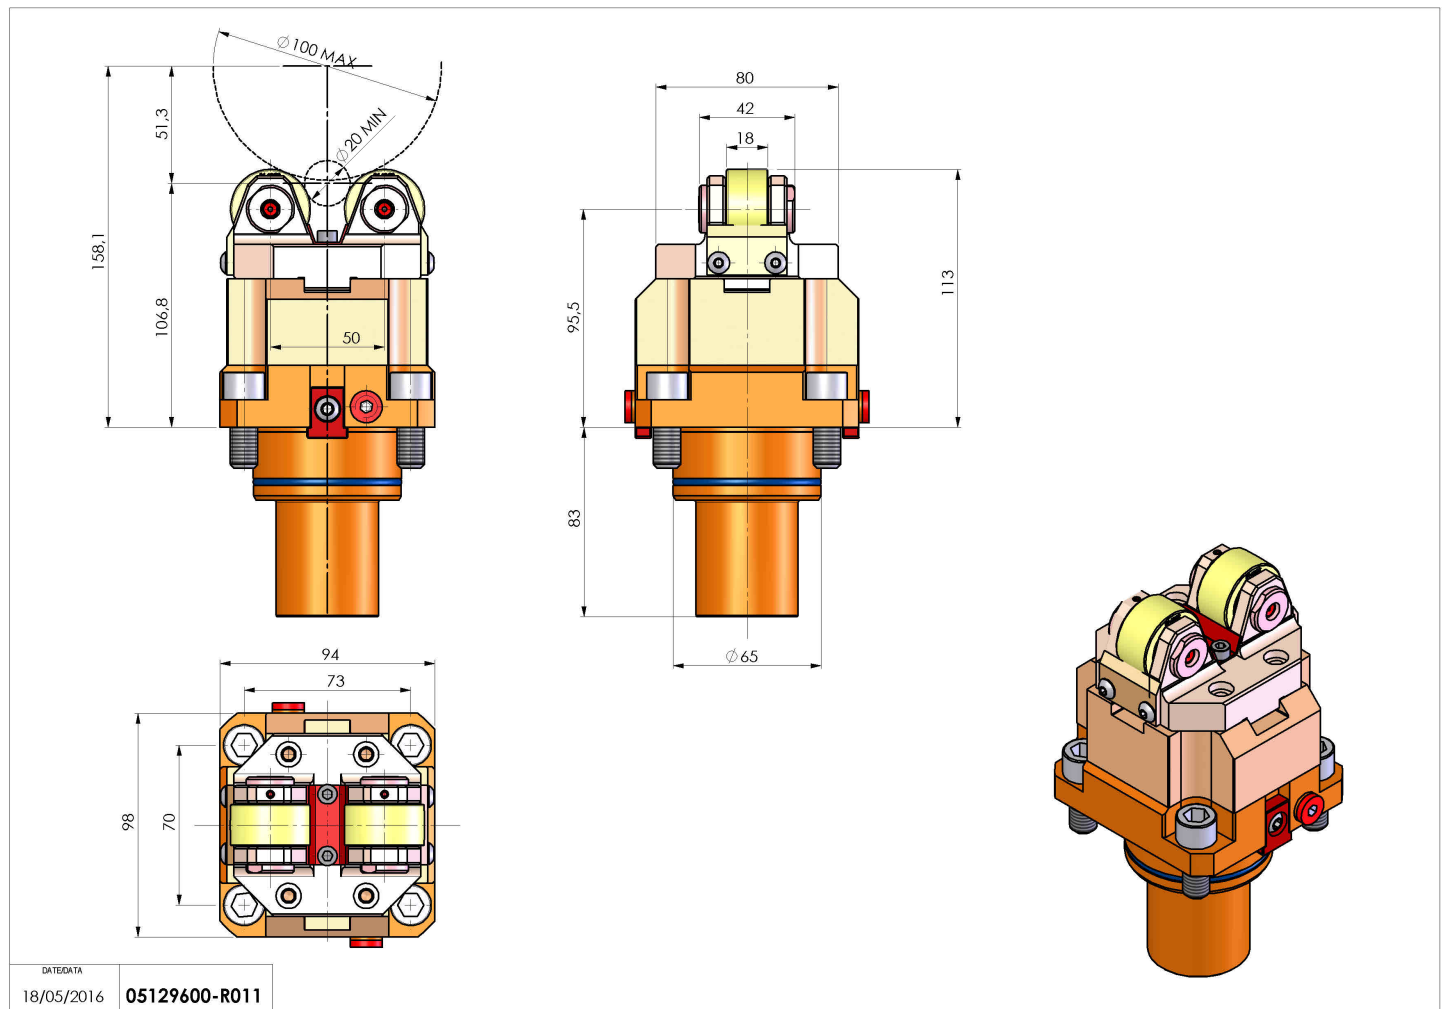

05129600 - SUPP ALB AX 20-100 BMT65

Type	SHAFT SUPPORT Shaft support
Mounting	BMT 65
Tool output	Shaft support Ø20-Ø100
Coolant	N.A.
H [mm]	106,8
Ø Min [mm]	20
Ø Max [mm]	100
Accessories	N.A.
Notes	N.A.
Mounting tips	Lower turret

Always check live tool dimensions on the turret

Subject to technical changes