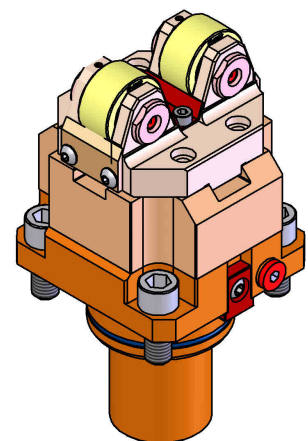

05129600 - SUPP ALB AX 20-100 BMT65

Type	SHAFT SUPPORT Shaft support
Mounting	BMT 65
Tool output	Shaft support Ø20-Ø100
Coolant	N.A.
H [mm]	106,8
Ø Min [mm]	20
Ø Max [mm]	100
Accessories	N.A.
Notes	N.A.
Mounting tips	Lower turret

Always check live tool dimensions on the turret

Subject to technical changes