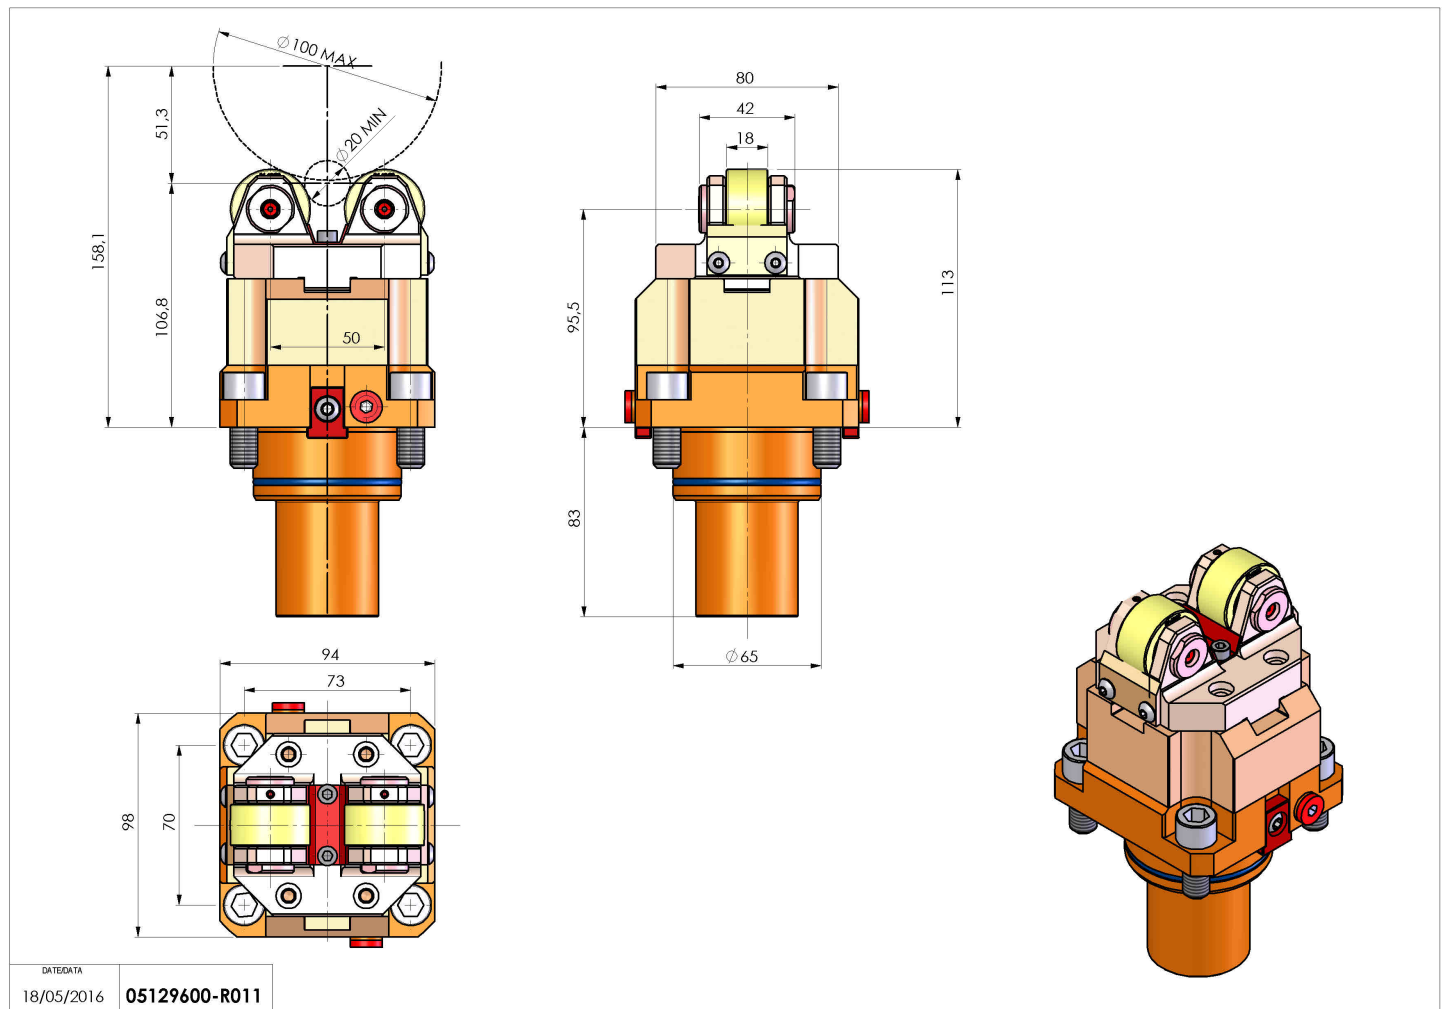

05129600 - SUPP ALB AX 20-100 BMT65

Type	SHAFT SUPPORT Shaft support
Mounting	BMT 65
Tool output	Shaft support Ø20-Ø100
Coolant	N.A.
H [mm]	106,8
Ø Min [mm]	20
Ø Max [mm]	100
Accessories	N.A.
Notes	N.A.
Mounting tips	Lower turret

Always check live tool dimensions on the turret

Subject to technical changes